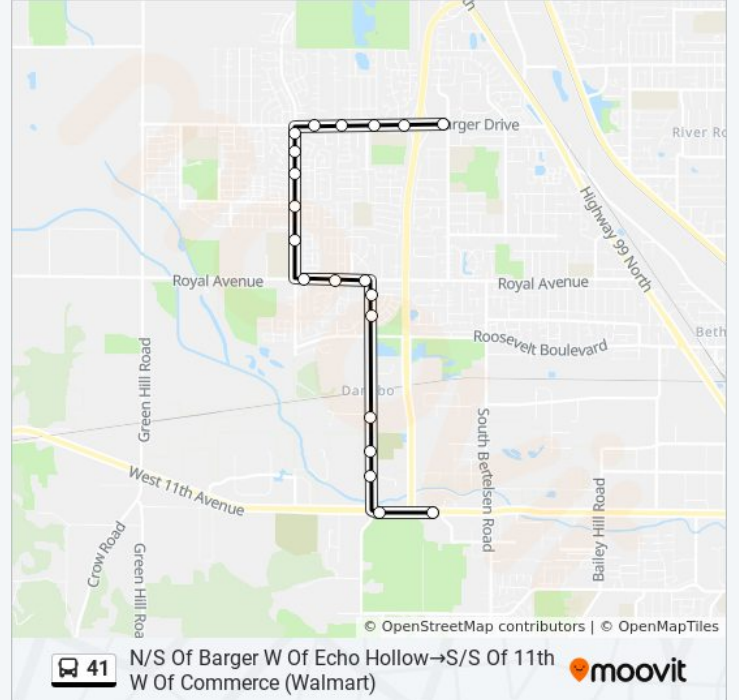

S/S Of 13th W Of Washington

S/S Of 13th E Of Lincoln

E/S Of Olive S Of 12th

Eugene Station-Ltd

**Direction: N/S Of Barger W Of Echo Hollow→S/S Of 11th W Of Commerce (Walmart)**

20 stops

[VIEW LINE SCHEDULE](#)

**41 bus Info**

**Direction:** N/S Of Barger W Of Echo Hollow→S/S Of 11th W Of Commerce (Walmart)

**Stops:** 20

**Trip Duration:** 15 min

**Line Summary:**

W/S Of Danebo S Of Pacific St

W/S Of Danebo 1st Stop N Of Isabelle

W/S Of Danebo N Of Isabelle

S/S Of 11th E Of Willow Crk

S/S Of 11th W Of Commerce (Walmart)

41 bus time schedules and route maps are available in an offline PDF at [moovitapp.com](https://moovitapp.com). Use the [Moovit App](#) to see live bus times, train schedule or subway schedule, and step-by-step directions for all public transit in Eugene.