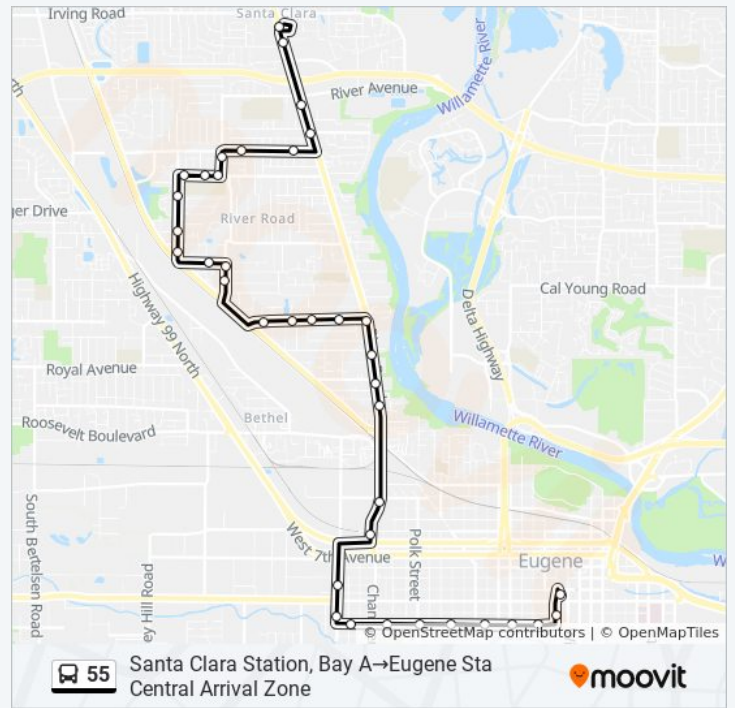

Direction: Santa Clara Station, Bay A→Eugene Sta Central Arrival Zone

37 stops

[VIEW LINE SCHEDULE](#)

Santa Clara Station
 W/S Of River Rd N Of Santa Clara
 W/S Of River Rd S Of Silver
 W/S Of River Rd S Of Kourt
 N/S Of Maxwell W Of Evergreen Drive
 N/S Of Maxwell W Of Dalton Drive
 W/S Of Grove N Of Elm
 N/S Of Howard W Of Grove
 N/S Of Howard W Of Maywood
 N/S Of Howard W Of Alderwood

55 bus Info

Direction: Santa Clara Station, Bay A→Eugene Sta Central Arrival Zone

Stops: 37

Trip Duration: 38 min

Line Summary:

W/S Of N Park Ave N Of Hatton

W/S Of N Park Avenue N Of Virgil

W/S Of N Park Avenue N Of Nadine

W/S Of River Rd S Of Knoop

W/S Of River Rd S Of Hansen

W/S Of River Rd S Of Briarcliff

W/S Of Chambers S Of 2nd

W/S Of Chambers S Of 5th

W/S Of Garfield N Of 10th

W/S Of Garfield S Of 12th

S/S Of 13th E Of Hayes

S/S Of 13th E Of Chambers

S/S Of 13th E Of Polk

S/S Of 13th W Of Jackson

S/S Of 13th E Of Monroe

S/S Of 13th W Of Washington

S/S Of 13th E Of Lincoln

E/S Of Olive S Of 12th

Eugene Station-Ltd