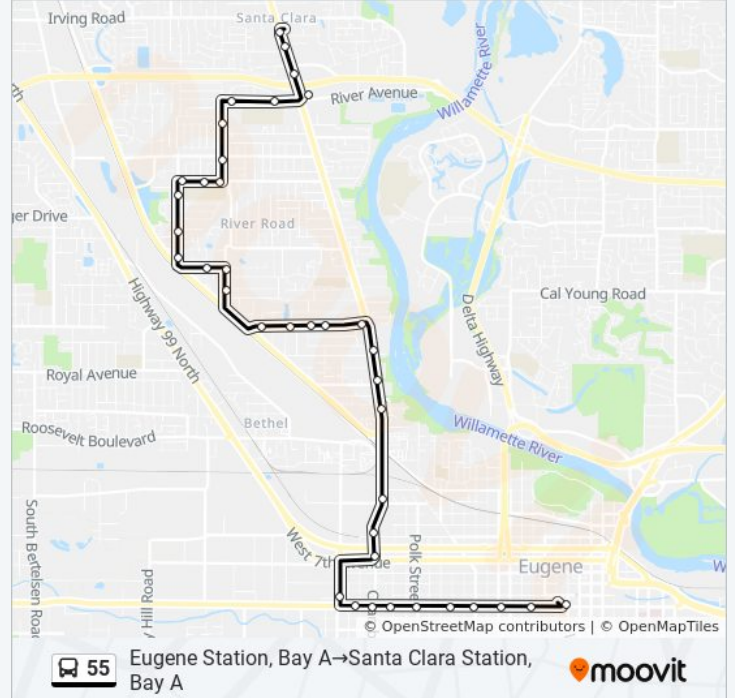

Use the Moovit App to find the closest 55 bus station near you and find out when is the next 55 bus arriving.

Direction: Eugene Station, Bay A→Santa Clara Station, Bay A

38 stops

[VIEW LINE SCHEDULE](#)

- Eugene Station-Ltd
- N/S Of 11th W Of Lincoln
- N/S Of 11th E Of Jefferson
- N/S Of 11th W Of Monroe
- N/S Of 11th W Of Jackson
- N/S Of 11th W Of Polk
- N/S Of 11th W Of Almaden
- N/S Of 11th W Of Chambers
- N/S Of 11th E Of Hayes
- E/S Of Garfield N Of 10th
- E/S Of Chambers N Of 7th
- E/S Of Chambers N Of 5th
- E/S Of Chambers N Of 2nd
- E/S Of River Rd S Of Briarcliff
- E/S Of River Rd N Of Hansen
- E/S Of River Rd N Of Knoop
- N/S Of Park W Of River Rd
- N/S Of Park E Of Mayfair
- N/S Of Park E Of Meriau
- N/S Of Park W Of Park Terrace

55 bus Info

Direction: Eugene Station, Bay A→Santa Clara Station, Bay A

Stops: 38

Trip Duration: 30 min

Line Summary:

N/S Of Park W Of Filbert
 E/S Of Park S Of Beebe
 E/S Of N. Park S/S Of Maclay
 N/S Of N Park W/S Of Rossmore
 E/S Of N Park S/S Of Cornwall
 E/S Of N Park S Of Kelly
 E/S Of N. Park Av. N Of Hatton
 S/S Of Howard E Of Park
 S/S Of Howard W Of Maywood
 S/S Of Howard W Of Grove
 E/S Of Grove S Of Maxwell
 E/S Of Grove N Of Armstrong
 S/S Of Silver E Of Sterling West
 S/S Of Silver E Of Sterling East
 River Road Station
 E/S Of River Rd S Of Division
 E/S Of River Rd N Of Santa Clara
 Santa Clara Station

Direction: Santa Clara Station, Bay A→Eugene Sta Central Arrival Zone

37 stops

[VIEW LINE SCHEDULE](#)

Santa Clara Station
 W/S Of River Rd N Of Santa Clara
 W/S Of River Rd S Of Silver
 W/S Of River Rd S Of Kourt
 N/S Of Maxwell W Of Evergreen Drive
 N/S Of Maxwell W Of Dalton Drive
 W/S Of Grove N Of Elm
 N/S Of Howard W Of Grove
 N/S Of Howard W Of Maywood
 N/S Of Howard W Of Alderwood