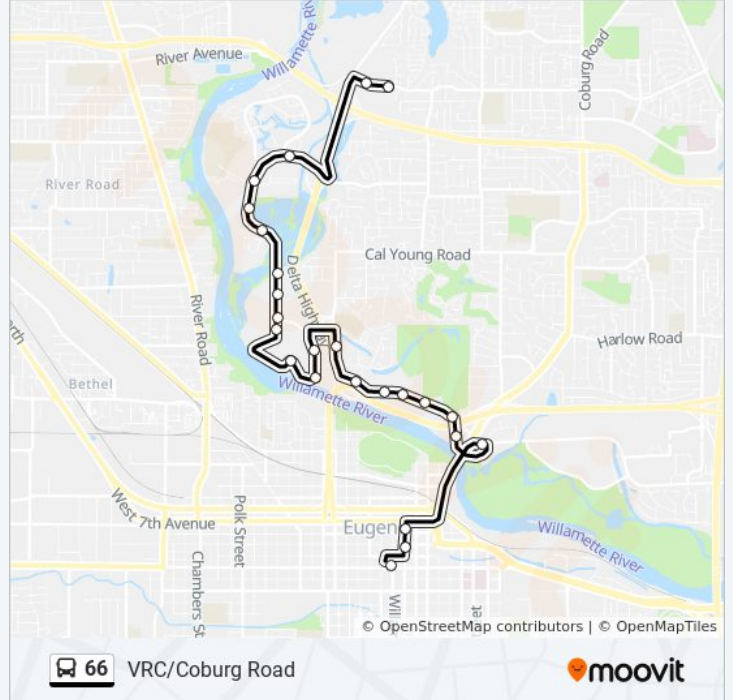

Xing

E/S Of Goodpastre Is N Of Alexander

E/S Of Goodpasture Is N Of Wimbledon

E/S Of Goodpastre Is N Of Kingsley

S/S Of Goodpastre Is E Of Goodpastre Lp

S/S Of Green Acres E Of Delta Hwy

S/S Of Green Acres W Of Applewood

Direction: S/S Of Green Acres W Of Applewood→Eugene Sta Central Arrival Zone

32 stops

[VIEW LINE SCHEDULE](#)

S/S Of Green Acres W Of Applewood

S/S Of Green Acres W Of Balboa

S/S Of Crescent E Of Norckenzie

S/S Of Crescent E Of Tulip

S/S Of Crescent W Of Gilham

S/S Of Crescent E Of Coach

S/S Of Crescent W Of Gay

S/S Of Crescent E Of Chuckanut

S/S Of Crescent W Of Coburg Rd

S/S Of Crescent E/S Of Coburg Rd

S/S Of Crescent W Of Shadowview

W/S Of Shadowview S Of Crescent

N/S Of Chad W Of Shadowview

N/S Of Chad E Of Coburg Rd

W/S Of Coburg N Of Elysium

W/S Of Coburg N Of Jeppesen

W/S Of Coburg N Of Willakenzie

W/S Of Coburg N Of Cal Young

66 bus Time Schedule

S/S Of Green Acres W Of Applewood→Eugene Sta Central Arrival Zone Route Timetable:

Sunday	8:00 AM - 8:53 PM
Monday	6:03 AM - 9:52 PM
Tuesday	6:03 AM - 9:52 PM
Wednesday	6:03 AM - 9:52 PM
Thursday	6:03 AM - 9:52 PM
Friday	6:03 AM - 9:52 PM
Saturday	7:03 AM - 9:52 PM

66 bus Info

Direction: S/S Of Green Acres W Of Applewood→Eugene Sta Central Arrival Zone

Stops: 32

Trip Duration: 28 min

Line Summary: