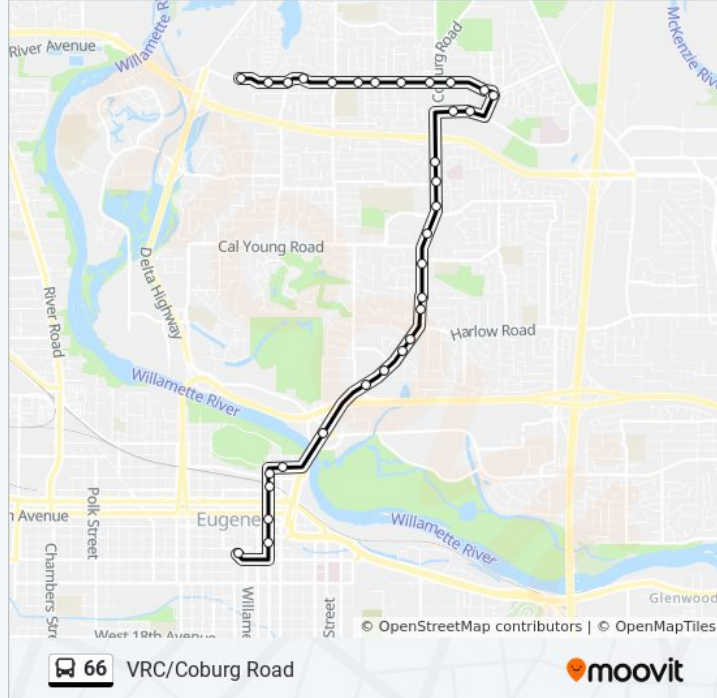

W/S Of Coburg S Of Bailey

W/S Of Coburg S Of Tandy Turn

W/S Of Coburg S Of Tomahawk

W/S Of Coburg S Of Pioneer Pike

W/S Of Coburg S Of Frontier

W/S Of Coburg S Of Oakmont

W/S Of Coburg N Of Oakway

W/S Of Coburg N Of Club Rd

N/S Of 3rd E Of High

W/S Of Pearl N Of 4th

W/S Of Pearl N Of 5th

W/S Of Pearl N Of 8th

W/S Of Pearl N Of 10th

Eugene Station-Ltd

66 bus time schedules and route maps are available in an offline PDF at moovitapp.com. Use the [Moovit App](#) to see live bus times, train schedule or subway schedule, and step-by-step directions for all public transit in Eugene.

[About Moovit](#) • [MaaS Solutions](#) • [Supported Countries](#) • [Mooviter Community](#)

© 2024 Moovit - All Rights Reserved

Check Live Arrival Times