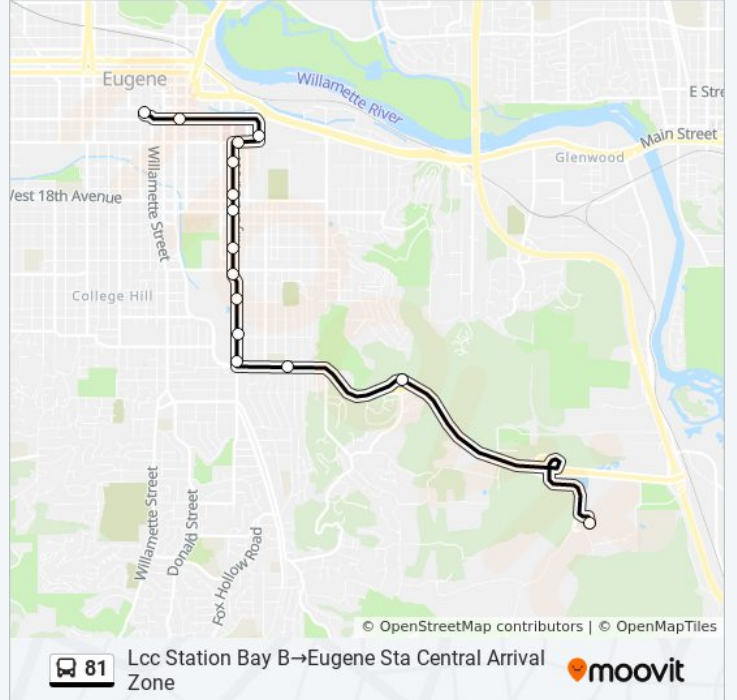

81 bus Info

Direction: Eugene Station, Bay I→Approaching Lcc Sta

Stops: 19

Trip Duration: 23 min

Line Summary:

Direction: Lcc Station Bay B → Eugene Sta Central Arrival Zone

15 stops

[VIEW LINE SCHEDULE](#)

- Lcc Station
- N/S Of 30th E Of Spring Blvd
- N/S Of 30th E Of University
- E/S Of Hilyard N Of 30th
- E/S Of Hilyard N Of 28th
- E/S Of Hilyard N Of 26th
- E/S Of Hilyard S Of 24th
- E/S Of Hilyard S Of 22nd
- E/S Of Hilyard N Of 19th
- E/S Of Hilyard S Of 17th
- E/S Of Hilyard N Of 15th
- S/S Of 13th E Of Hilyard
- U Of O Station
- N/S Of 11th W Of High
- Eugene Station-Ltd

81 bus Time Schedule

Lcc Station Bay B → Eugene Sta Central Arrival Zone
Route Timetable:

Sunday	Not Operational
Monday	7:00 AM - 9:00 PM
Tuesday	7:00 AM - 9:00 PM
Wednesday	7:00 AM - 9:00 PM
Thursday	7:00 AM - 9:00 PM
Friday	7:00 AM - 9:00 PM
Saturday	7:58 AM - 4:58 PM

81 bus Info

Direction: Lcc Station Bay B → Eugene Sta Central Arrival Zone

Stops: 15

Trip Duration: 25 min

Line Summary:

81 bus time schedules and route maps are available in an offline PDF at moovitapp.com. Use the [Moovit App](#) to see live bus times, train schedule or subway schedule, and step-by-step directions for all public transit in Eugene.