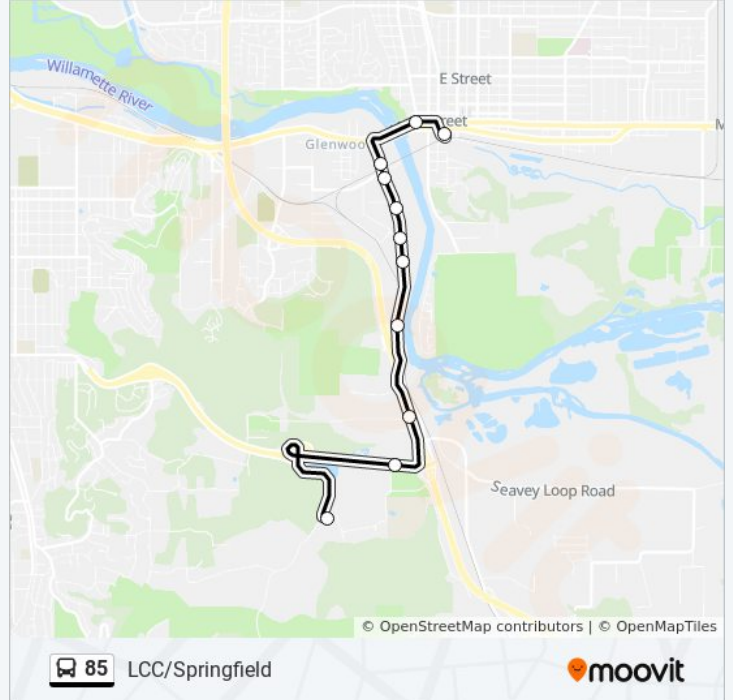

**85 bus Info**  
**Direction:** Lcc Station Bay D→Spfld Sta South A St Arrival Zone  
**Stops:** 10  
**Trip Duration:** 11 min  
**Line Summary:**

**Direction: Springfield Station, Bay D**  
**D→Approaching Lcc Sta**

11 stops

[VIEW LINE SCHEDULE](#)

- Springfield Station
- N/S Of Main W Of Mill
- W/S Of Old Franklin N Of 19th
- W/S Of Old Franklin S Of 19th
- W/S Of Old Franklin S Of 20th
- W/S Of Old Franklin S Of Nugget
- W/S Of Old Franklin N Of Dw 512
- W/S Of Old Franklin S Of Nugget Way
- W/S Of Mcvay Hwy N Of Bloomberg
- N/S Of 30th E Of Eldon Schafer
- Approaching Lcc Sta

**85 bus Time Schedule**

Springfield Station, Bay D→Approaching Lcc Sta  
 Route Timetable:

Sunday	Not Operational
Monday	7:40 AM - 4:40 PM
Tuesday	7:40 AM - 4:40 PM
Wednesday	7:40 AM - 4:40 PM
Thursday	7:40 AM - 4:40 PM
Friday	7:40 AM - 4:40 PM
Saturday	Not Operational

**85 bus Info**

**Direction:** Springfield Station, Bay D→Approaching Lcc Sta

**Stops:** 11

**Trip Duration:** 13 min

**Line Summary:**

85 bus time schedules and route maps are available in an offline PDF at [moovitapp.com](https://moovitapp.com). Use the [Moovit App](#) to see live bus times, train schedule or subway schedule, and step-by-step directions for all public transit in Eugene.