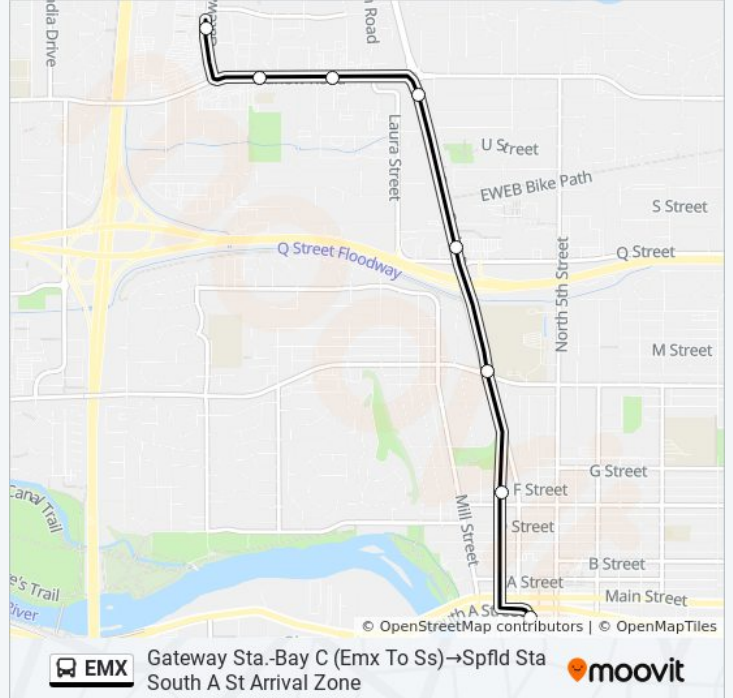

8 stops

[VIEW LINE SCHEDULE](#)

Gateway Station

Guy Lee Station\_Counter-Clockwise

Pheasant Station\_Counter-Clockwise

Hayden Bridge Station Inbound

Q Street Station Inbound

Centennial Station Inbound

F Street Station

Spfld Sta South A St Arrival Zone

### EMX bus Time Schedule

Gateway Sta.-Bay C (Emx To Ss)→Spfld Sta South A St Arrival Zone Route Timetable:

Sunday	9:06 PM
Monday	9:06 PM
Tuesday	Not Operational
Wednesday	Not Operational
Thursday	Not Operational
Friday	Not Operational
Saturday	Not Operational

### EMX bus Info

**Direction:** Gateway Sta.-Bay C (Emx To Ss)→Spfld Sta South A St Arrival Zone

**Stops:** 8

**Trip Duration:** 12 min

**Line Summary:**

**Direction: Gateway Sta.-Bay C (Emx To Ss)→Willow Creek Facility**