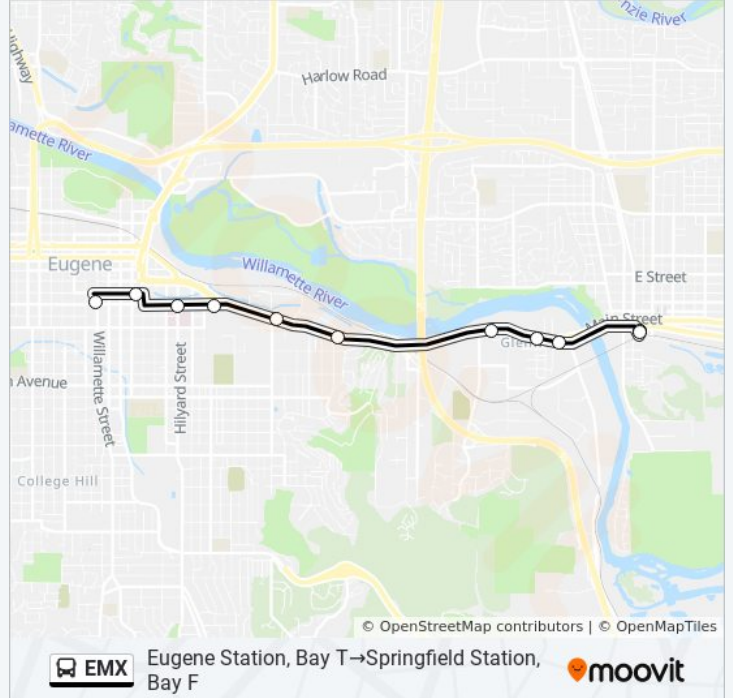

**Direction: Eugene Station, Bay T → Springfield Station, Bay F**

11 stops

[VIEW LINE SCHEDULE](#)

Eugene Station-Ltd  
 Emx High Street Station Outbound  
 Emx Hilyard Station Outbound  
 Emx Dads' Gates Station Outbound  
 Emx Agate Station Outbound  
 Emx Walnut Station Outbound  
 Emx Glenwood Station Outbound  
 Emx Lexington Station Outbound  
 Emx Mcvay Station Outbound  
 Spfld Sta South A St Arrival Zone  
 Springfield Station

**EMX bus Time Schedule**

Eugene Station, Bay T → Springfield Station, Bay F  
 Route Timetable:

Sunday	8:45 PM
Monday	8:45 PM
Tuesday	Not Operational
Wednesday	Not Operational
Thursday	Not Operational
Friday	Not Operational
Saturday	Not Operational

**EMX bus Info**

**Direction:** Eugene Station, Bay T → Springfield Station, Bay F

**Stops:** 11

**Trip Duration:** 16 min

**Line Summary:**

**Direction: Gateway Sta.-Bay C (Emx To Ss)→Eugene Station, Bay U**

18 stops

[VIEW LINE SCHEDULE](#)

- Gateway Station
- Guy Lee Station\_Counter-Clockwise
- Pheasant Station\_Counter-Clockwise
- Hayden Bridge Station Inbound
- Q Street Station Inbound
- Centennial Station Inbound
- F Street Station
- Spfld Sta South A St Arrival Zone
- Springfield Station
- Emx Mcvay Station Inbound
- Emx Lexington Station Inbound
- Emx Glenwood Station Inbound
- Emx Walnut Station Inbound
- Emx Agate Station Inbound
- Emx Dads' Gates Station Inbound
- Emx Hilyard Station Inbound
- High Street Station Inbound
- Eugene Station-Ltd