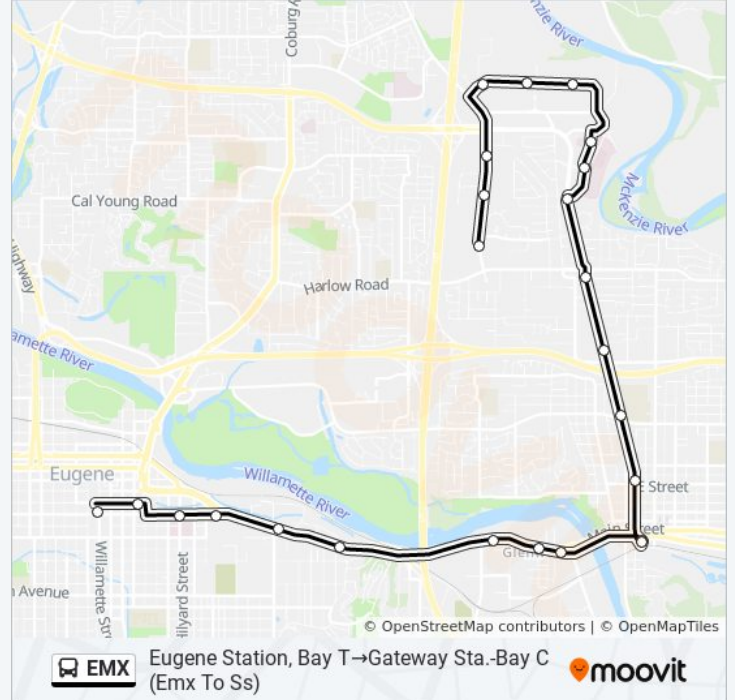

Use the Moovit App to find the closest EMX bus station near you and find out when is the next EMX bus arriving.

**Direction: Eugene Station, Bay T→Gateway Sta.-Bay C (Emx To Ss)**

24 stops

[VIEW LINE SCHEDULE](#)

**EMX bus Info**

**Direction:** Eugene Station, Bay T→Gateway Sta.-Bay C (Emx To Ss)

**Stops:** 24

**Trip Duration:** 39 min

**Line Summary:**

Sacred Heart Station\_Counter-Clockwise  
 Pavilion Station Outbound  
 International Way East Station Outbound  
 International Center Station Outbound  
 International Way Station West Outbound  
 Kruse Way Station\_Counter-Clockwise  
 Postal Way Station\_Counter-Clockwise  
 Gateway Station

**Direction: Eugene Station, Bay T → Springfield Station, Bay F**

11 stops

[VIEW LINE SCHEDULE](#)

Eugene Station-Ltd  
 Emx High Street Station Outbound  
 Emx Hilyard Station Outbound  
 Emx Dads' Gates Station Outbound  
 Emx Agate Station Outbound  
 Emx Walnut Station Outbound  
 Emx Glenwood Station Outbound  
 Emx Lexington Station Outbound  
 Emx Mcvay Station Outbound  
 Spfld Sta South A St Arrival Zone  
 Springfield Station