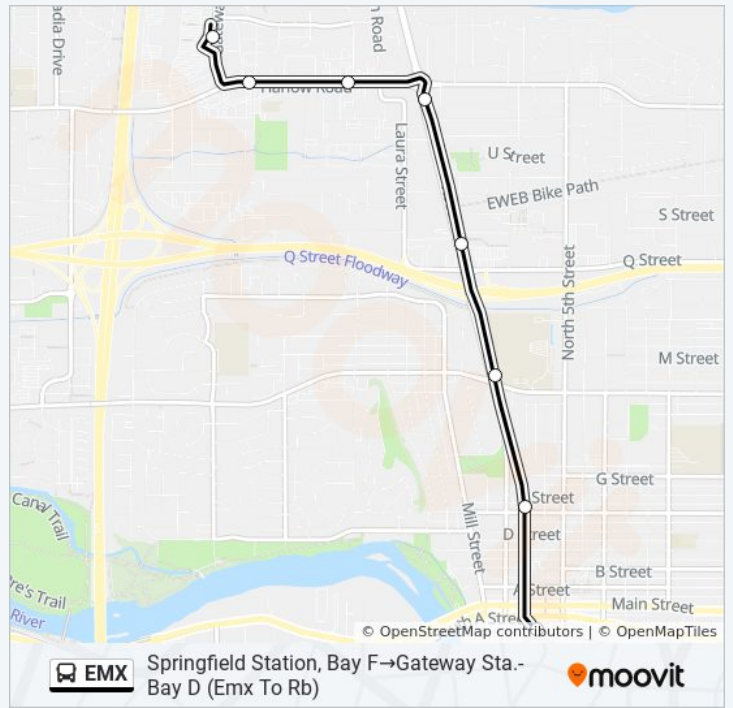

8 stops

[VIEW LINE SCHEDULE](#)

- Springfield Station
- E Street Station
- Centennial Station Outbound
- Q Street Station Outbound
- Hayden Bridge Station Outbound
- Pheasant Station\_Clockwise
- Guy Lee Station\_Clockwise
- Gateway Station

**EMX bus Info**

**Direction:** Springfield Station, Bay F→Gateway Sta.-Bay D (Emx To Rb)

**Stops:** 8

**Trip Duration:** 11 min

**Line Summary:**

**Direction: Willow Creek Facility → Gateway Sta.- Bay C (Emx To Ss)**