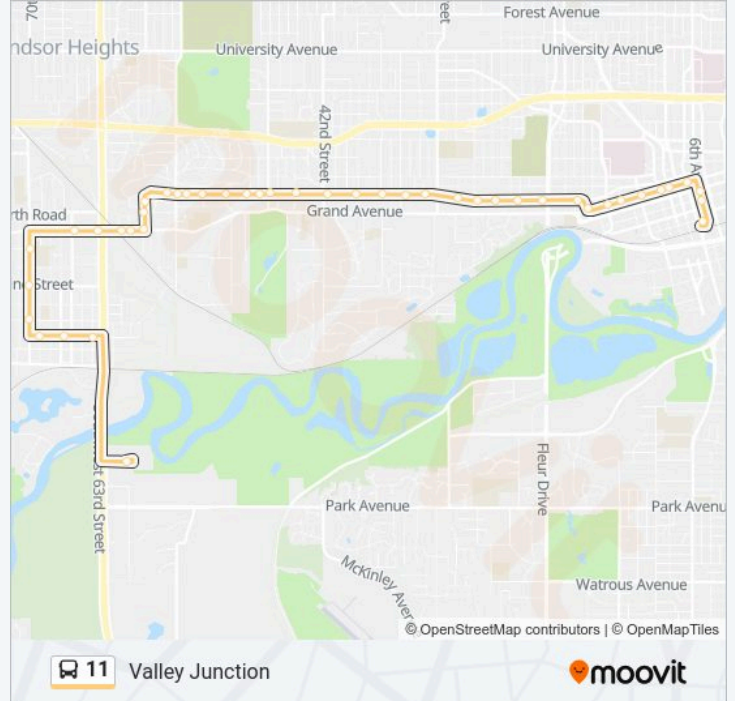

11 bus Info

Direction: Valley Junction

Stops: 44

Trip Duration: 25 min

Line Summary:

Ingersoll Ave / 44th St, Dsm

Ingersoll Ave / Polk Blvd, Dsm

Ingersoll Ave / 48th St, Dsm

Ingersoll Ave / #4901, Dsm

Ingersoll Ave / Country Club Blvd, Dsm

Ingersoll Ave / 53rd St, Dsm

Ingersoll Ave / 54th St (Far-Side), Dsm

Ingersoll Ave / 56th St, Dsm

Ingersoll Ave / 57th St, Dsm

59th St / Waterbury Rd, Dsm

59th St / Walnut Hill Dr, Dsm

59th St / Grand Ave, Dsm

Grand Ave / 61st St, Dsm

Grand Ave / 62nd St, Dsm

Grand Ave / 1st St (Far-Side), Wdm

Grand Ave / 4th St, Wdm

8th St / Prospect Ave, Wdm

8th St / Vine St, Wdm

8th St / Walnut St, Wdm

Elm St / 7th St, Wdm

Elm St / 5th St, Wdm

Elm St / 2nd St, Wdm

Deer Ridge Complex, Dsm

Direction: Dart Central Station

44 stops

[VIEW LINE SCHEDULE](#)