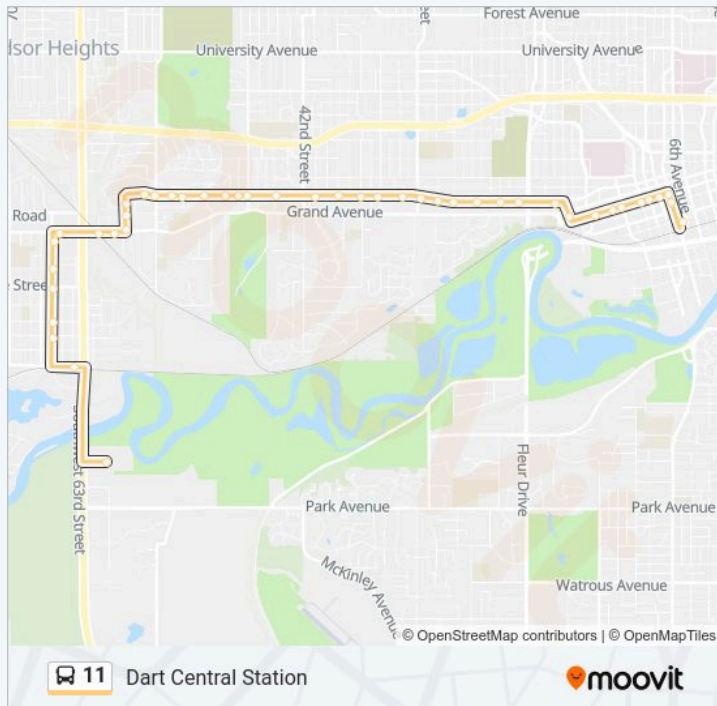

11 bus Info

Direction: Valley Junction

Stops: 44

Trip Duration: 25 min

Line Summary:

Ingersoll Ave / 44th St, Dsm

Ingersoll Ave / Polk Blvd, Dsm

Ingersoll Ave / 48th St, Dsm

Ingersoll Ave / 28th St, Dsm

Ingersoll Ave / #2510, Dsm

Ingersoll Ave / 23rd St, Dsm

Ingersoll Ave / Milk Pkwy, Dsm

Ingersoll Ave / 18th St, Dsm

17th St / Locust St (Mid-Block), Dsm

Locust St / 15th St (Far-Side), Dsm

Locust St / 13th St, Dsm

Locust St / 12th St, Dsm

11 bus Info

Direction: Dart Central Station

Stops: 44

Trip Duration: 24 min

Line Summary:

Locust St / 10th St, Dsm

Locust St / 9th St, Dsm

Locust St / 8th St, Dsm

Locust St / 7th St, Dsm

7th St / Walnut St, Dsm

Dart Central Station

11 bus time schedules and route maps are available in an offline PDF at moovitapp.com. Use the Moovit App to see live bus times, train schedule or subway schedule, and step-by-step directions for all public transit in Des Moines.