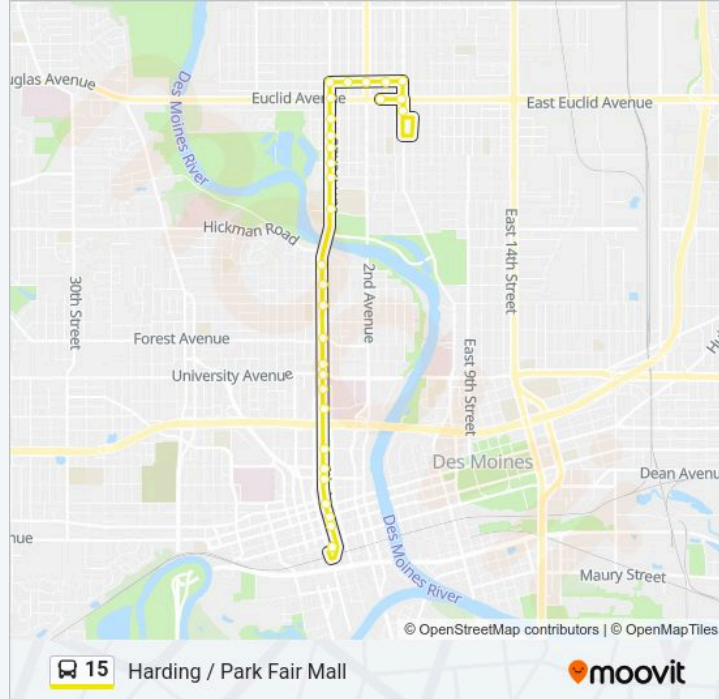

15 bus Info

Direction: Harding / Park Fair Mall

Stops: 30

Trip Duration: 22 min

Line Summary:

6th Ave / Boston Ave, Dsm

6th Ave / Beckwith Ave, Dsm

6th Ave / Ovid Ave, Dsm

6th Ave / Euclid Ave (Far-Side), Dsm

6th Ave / Douglas Ave, Dsm

Douglas Ave / 4th St, Dsm

Douglas Ave / 2nd Ave, Dsm

E Douglas Ave / Oxford St (Far-Side), Dsm

E Douglas Ave / Cornell St, Dsm

Cornell St / Harding School, Dsm

E Euclid Ave / Cornell St (Far-Side), Dsm

E Euclid Ave / Oxford St (Far-Side), Dsm

Direction: Park Fair Mall

29 stops

[VIEW LINE SCHEDULE](#)

Dart Central Station

6th Ave / Walnut St, Dsm

6th Ave / Locust St, Dsm

15 bus Info

Direction: Park Fair Mall

Stops: 29

Trip Duration: 15 min

Line Summary:

6th Ave / Corning Ave, Dsm

6th Ave / Boston Ave, Dsm

6th Ave / Beckwith Ave, Dsm