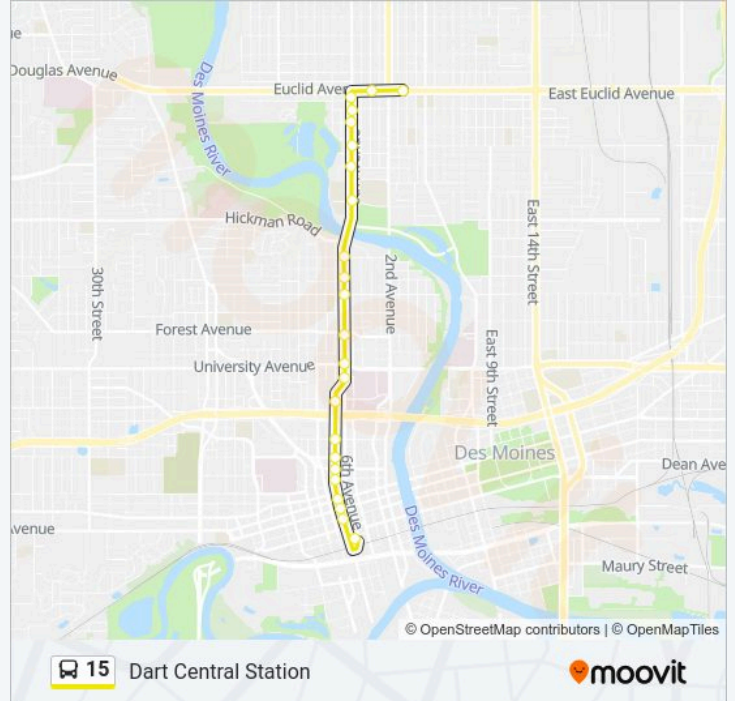

Use the Moovit App to find the closest 15 bus station near you and find out when is the next 15 bus arriving.

Direction: Dart Central Station

23 stops

[VIEW LINE SCHEDULE](#)

- E Euclid Ave / Oxford St (Far-Side), Dsm
- Euclid Ave / 4th St, Dsm
- 6th Ave / Euclid Ave (Far-Side), Dsm
- 6th Ave / Ovid Ave, Dsm
- 6th Ave / Beckwith Ave, Dsm
- 6th Ave / Boston Ave (Far-Side), Dsm
- 6th Ave / New York Ave, Dsm
- 6th Ave / Holcomb Ave, Dsm
- 6th Ave / Franklin Ave, Dsm
- 6th Ave / Jefferson Ave (Far-Side), Dsm
- 6th Ave / College Ave, Dsm
- 6th Ave / Forest Ave (Far-Side), Dsm
- 6th Ave / University Ave, Dsm
- 6th Ave / Ascension St, Dsm
- 7th St / Laurel St, Dsm
- 7th St / Crocker St, Dsm
- 7th St / Center St, Dsm
- 7th St / Park St, Dsm
- 7th St / Watson Powell Way (Far-Side), Dsm
- 7th St / Grand Ave, Dsm
- 7th St / Locust St, Dsm

15 bus Info

Direction: Dart Central Station

Stops: 23

Trip Duration: 13 min

Line Summary:

7th St / Walnut St, Dsm

Dart Central Station

Direction: Harding / Park Fair Mall

30 stops

[VIEW LINE SCHEDULE](#)

Dart Central Station

6th Ave / Walnut St, Dsm

6th Ave / Locust St, Dsm

6th Ave / Grand Ave (Far-Side), Dsm

6th Ave / Park St, Dsm

6th Ave / Center St, Dsm

6th Ave / Crocker St, Dsm

6th Ave / Laurel St, Dsm

6th Ave / Mercy Hospital, Dsm

6th Ave / University Ave, Dsm

6th Ave / Indiana Ave, Dsm

6th Ave / Forest Ave (Far-Side), Dsm

6th Ave / College Ave, Dsm

6th Ave / Washington Ave (Far-Side), Dsm