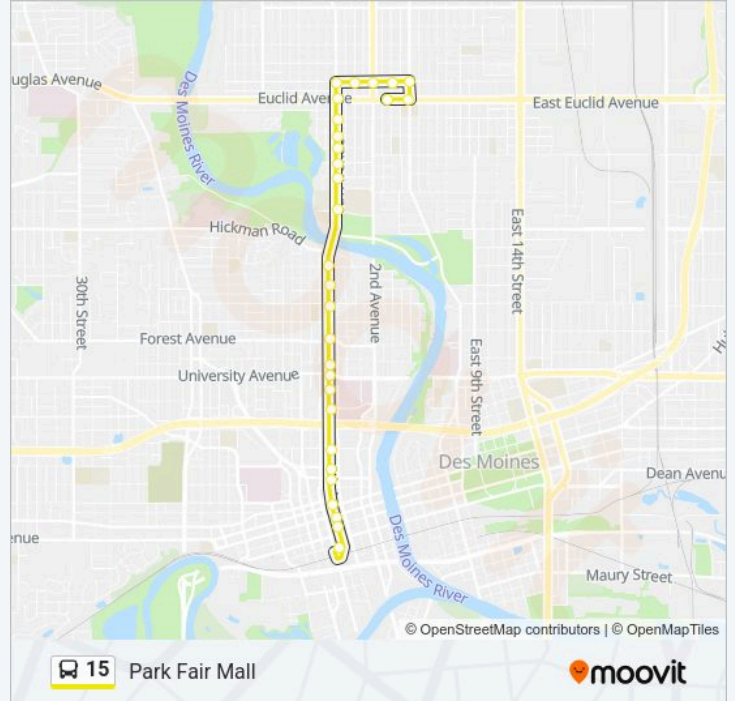

15 bus Info

Direction: Dart Central Station

Stops: 23

Trip Duration: 13 min

Line Summary:

7th St / Walnut St, Dsm

Dart Central Station

Direction: Harding / Park Fair Mall

15 bus Info

Direction: Park Fair Mall

Stops: 29

Trip Duration: 15 min

Line Summary:

6th Ave / Corning Ave, Dsm

6th Ave / Boston Ave, Dsm

6th Ave / Beckwith Ave, Dsm

6th Ave / Ovid Ave, Dsm

6th Ave / Euclid Ave (Far-Side), Dsm

6th Ave / Douglas Ave, Dsm

Douglas Ave / 4th St, Dsm

Douglas Ave / 2nd Ave, Dsm

E Douglas Ave / Oxford St (Far-Side), Dsm

E Douglas Ave / Cornell St, Dsm

E Euclid Ave / Cornell St (Far-Side), Dsm

E Euclid Ave / Oxford St (Far-Side), Dsm

15 bus time schedules and route maps are available in an offline PDF at moovitapp.com. Use the Moovit App to see live bus times, train schedule or subway schedule, and step-by-step directions for all public transit in Des Moines.