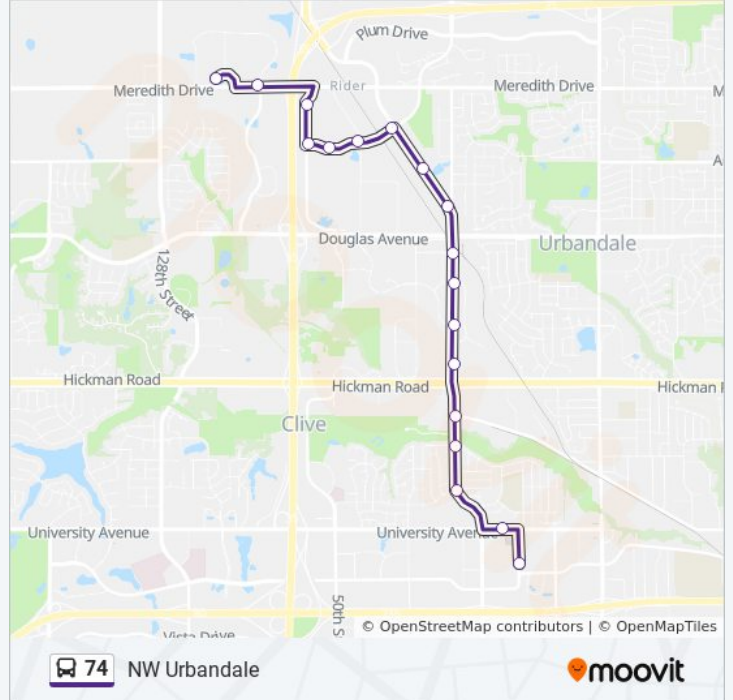

73rd St / Walmart Southbound, Wht

**Direction: NW Urbandale**

18 stops

[VIEW LINE SCHEDULE](#)

31st St / Valley West Mall (Northbound), Wdm

University Ave / Aspen Ridge Dr, Clv

NW 100th St / Clark St, Clv

NW 100th St / Lincoln Ave, Clv

NW Aurora Ave / NW Urbandale Dr (Far-Side), Urb

NW Aurora Ave / 112th St (Far-Side), Urb

NW Aurora Ave / #11199, Urb

NW Aurora Ave / 114th St, Urb

114th St / Meredith Dr, Urb

Meredith Dr / 121st St (Far-Side), Urb

123rd St / Marsh Mercer, Urb

**74 bus Time Schedule**

NW Urbandale Route Timetable:

Sunday	Not Operational
Monday	6:23 AM - 5:46 PM
Tuesday	6:23 AM - 5:46 PM
Wednesday	6:23 AM - 5:46 PM
Thursday	6:23 AM - 5:46 PM
Friday	6:23 AM - 5:46 PM
Saturday	Not Operational

**74 bus Info**

**Direction:** NW Urbandale

**Stops:** 18

**Trip Duration:** 8 min

**Line Summary:**

74 bus time schedules and route maps are available in an offline PDF at [moovitapp.com](https://moovitapp.com). Use the [Moovit App](#) to see live bus times, train schedule or subway schedule, and step-by-step directions for all public transit in Des Moines.