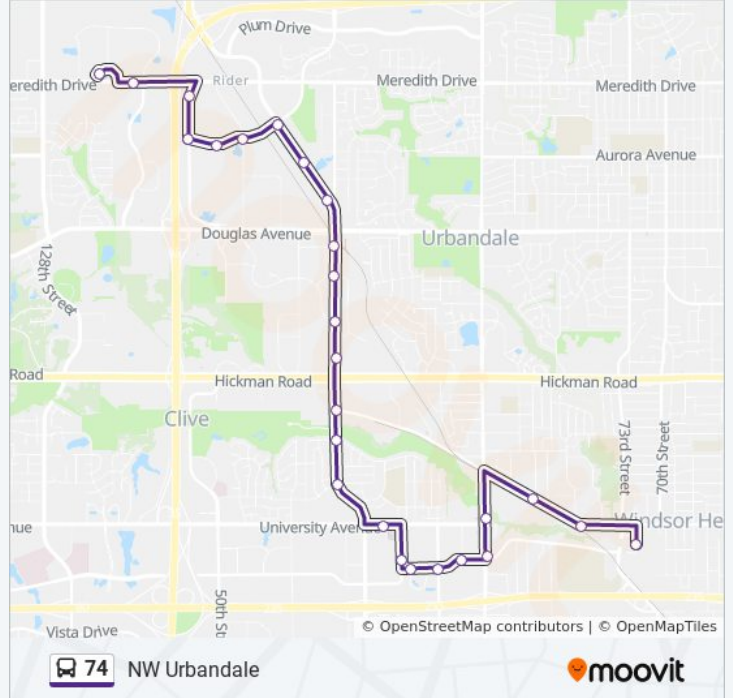

Use the Moovit App to find the closest 74 bus station near you and find out when is the next 74 bus arriving.

**Direction: NW Urbandale**

26 stops

[VIEW LINE SCHEDULE](#)

- 123rd St / Marsh Mercer, Urb
- Meredith Dr / 121st St, Urb
- 114th St / Meredith Dr (Far-Side), Urb
- 114th St / NW Aurora Ave, Urb
- NW Aurora Ave / #11200, Urb
- NW Aurora Ave / 109th St, Urb
- NW Aurora Ave / NW Urbandale Dr, Urb
- NW Urbandale Dr / #4124, Urb
- NW Urbandale Dr / 100th St, Urb
- 100th St / Dennis Dr, Urb
- 100th St / 99th St, Urb
- 100th St / Justin Dr (Far-Side), Urb
- 100th St / Hickman Rd, Urb
- NW 100th St / Swanson Blvd, Clv
- NW 100th St / Lincoln Ave, Clv
- NW 100th St / Clark St, Clv
- University Ave / Aspen Ridge Dr, Wdm
- 31st St / Valley West Mall (Southbound), Wdm
- Westown Pkwy / 30th St, Wdm
- Westown Pkwy / 28th St, Wdm
- Westown Pkwy / 25th St, Wdm
- 22nd St / Westown Pkwy (Far-Side), Wdm

**74 bus Info**

**Direction:** NW Urbandale

**Stops:** 26

**Trip Duration:** 23 min

**Line Summary:**

NW 86th St / University Ave (Far-Side), Clv

University Blvd / #8040, Clv

University Ave / #7820, Clv

73rd St / Walmart Southbound, Wht

**Direction: NW Urbandale**

18 stops

[VIEW LINE SCHEDULE](#)

31st St / Valley West Mall (Northbound), Wdm

University Ave / Aspen Ridge Dr, Clv

NW 100th St / Clark St, Clv

NW 100th St / Lincoln Ave, Clv

NW 100th St / Swanson Blvd, Clv

100th St / Hickman Rd (Far-Side), Urb

100th St / Justin Dr, Urb

100th St / 99th St, Urb

100th St / Dennis Dr, Urb

NW Urbandale Dr / 100th St, Urb

NW Urbandale Dr / Northshore Bldg, Urb