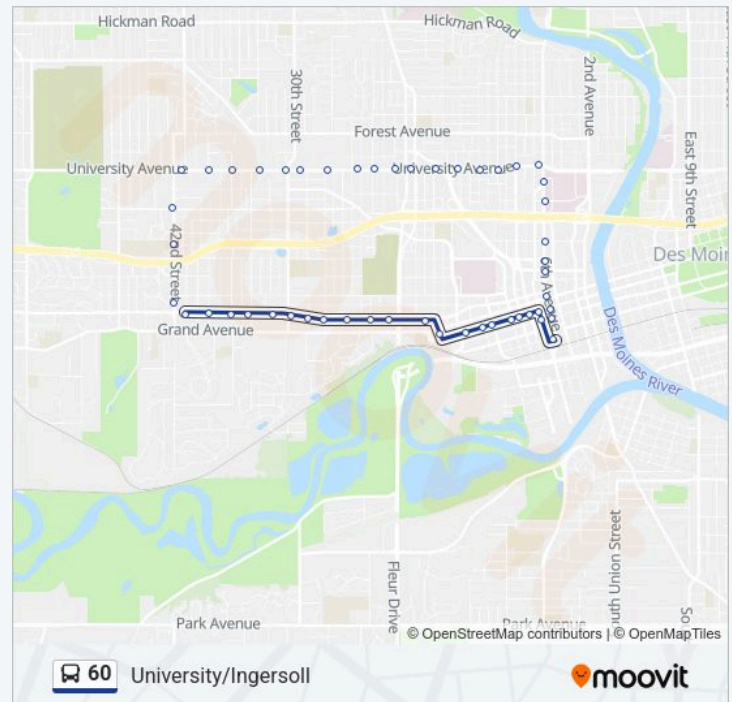

6th Ave / Crocker St, Dsm

6th Ave / Laurel St, Dsm

6th Ave / Mercy Hospital, Dsm

University Ave / 6th Ave (Far-Side), Dsm

University Ave / 9th St, Dsm

University Ave / 11th St, Dsm

University Ave / 13th St, Dsm

University Ave / 15th St, Dsm

University Ave / 17th St, Dsm

University Ave / Mlk Jr Pkwy, Dsm

University Ave / 21st St, Dsm

University Ave / 23rd St, Dsm

University Ave / 24th St (Far-Side), Dsm

University Ave / 28th St, Dsm

University Ave / 29th St (Far-Side), Dsm

University Ave / 31st St (Far-Side), Dsm

University Ave / 34th St, Dsm

University Ave / 37th St, Dsm

University Ave / 39th St, Dsm

University Ave / 42nd St, Dsm

42nd St / Kingman Blvd, Dsm

60 bus Info**Direction:** University/Ingersoll**Stops:** 50**Trip Duration:** 28 min**Line Summary:**

Ingersoll Ave / 37th St, Dsm

Ingersoll Ave / 35th St, Dsm

Ingersoll Ave / #3220, Dsm

Ingersoll Ave / 31st St (Far-Side), Dsm