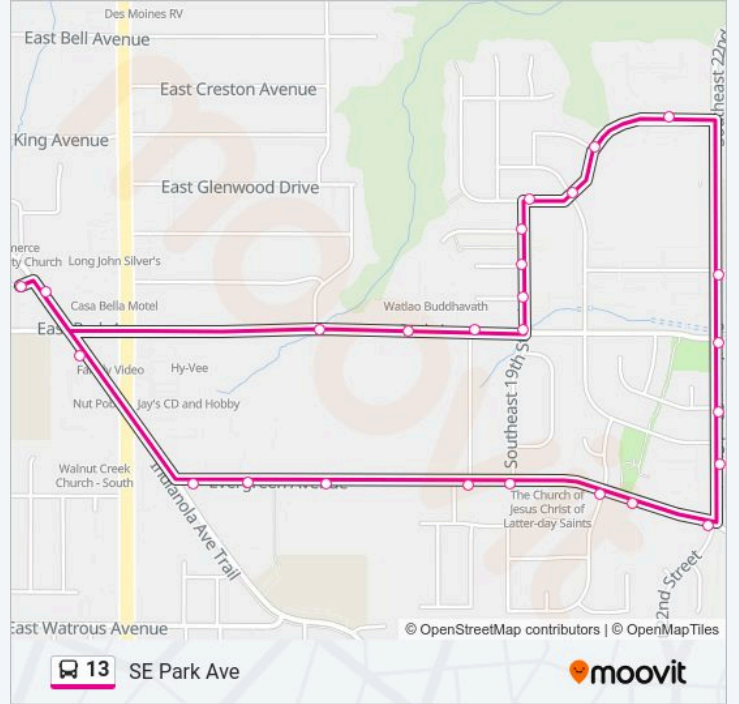

Direction: SE Park Ave

26 stops

[VIEW LINE SCHEDULE](#)

Indianola Ave / E Park Ave (Far-Side), Dsm

Evergreen Ave / Indianola Ave, Dsm

Evergreen Ave / #1519, Dsm

Evergreen Ave / #1621, Dsm

Evergreen Ave / SE 18th Ct, Dsm

13 bus Info

Direction: SE Park Ave

Stops: 26

Trip Duration: 13 min

Line Summary:

SE 19th St / E Park Ave, Dsm

E Park Ave / SE 18th Ct, Dsm

E Park Ave / #1746, Dsm

E Park Ave / SE 17th St, Dsm

Indianola Ave / E Pleasant View Dr, Dsm

Direction: SE Park Ave

26 stops

[VIEW LINE SCHEDULE](#)

Indianola Ave / E Park Ave (Far-Side), Dsm

Evergreen Ave / Indianola Ave, Dsm

Evergreen Ave / #1519, Dsm

13 bus Info

Direction: SE Park Ave

Stops: 26

Trip Duration: 13 min

Line Summary:

- SE 19th St / Glenwood Cir, Dsm
- SE 19th St / Virginia Cir, Dsm
- SE 19th St / Pleasant View Cir, Dsm
- SE 19th St / E Park Ave, Dsm
- E Park Ave / SE 18th Ct, Dsm
- E Park Ave / #1746, Dsm
- E Park Ave / SE 17th St, Dsm
- Indianola Ave / E Pleasant View Dr, Dsm