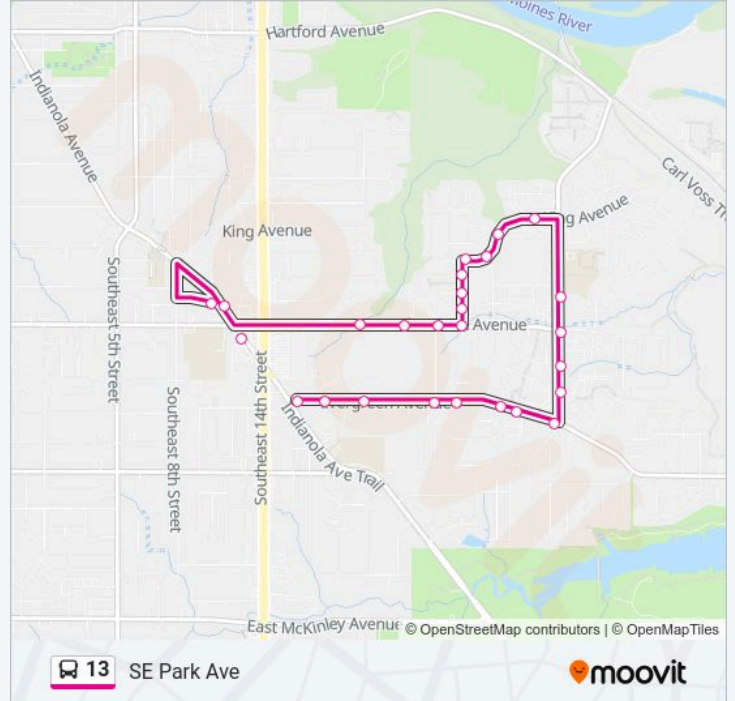

Direction: SE Park Ave

26 stops

[VIEW LINE SCHEDULE](#)

Indianola Ave / E Park Ave (Far-Side), Dsm

Evergreen Ave / Indianola Ave, Dsm

Evergreen Ave / #1519, Dsm

Evergreen Ave / #1621, Dsm

Evergreen Ave / SE 18th Ct, Dsm

13 bus Info

Direction: SE Park Ave

Stops: 26

Trip Duration: 13 min

Line Summary:

SE 19th St / E Park Ave, Dsm

E Park Ave / SE 18th Ct, Dsm

E Park Ave / #1746, Dsm

E Park Ave / SE 17th St, Dsm

Indianola Ave / E Pleasant View Dr, Dsm

Direction: SE Park Ave

26 stops

[VIEW LINE SCHEDULE](#)

Indianola Ave / E Park Ave (Far-Side), Dsm

Evergreen Ave / Indianola Ave, Dsm

Evergreen Ave / #1519, Dsm

13 bus Info

Direction: SE Park Ave

Stops: 26

Trip Duration: 13 min

Line Summary:

- SE 19th St / Glenwood Cir, Dsm
- SE 19th St / Virginia Cir, Dsm
- SE 19th St / Pleasant View Cir, Dsm
- SE 19th St / E Park Ave, Dsm
- E Park Ave / SE 18th Ct, Dsm
- E Park Ave / #1746, Dsm
- E Park Ave / SE 17th St, Dsm
- Indianola Ave / E Pleasant View Dr, Dsm