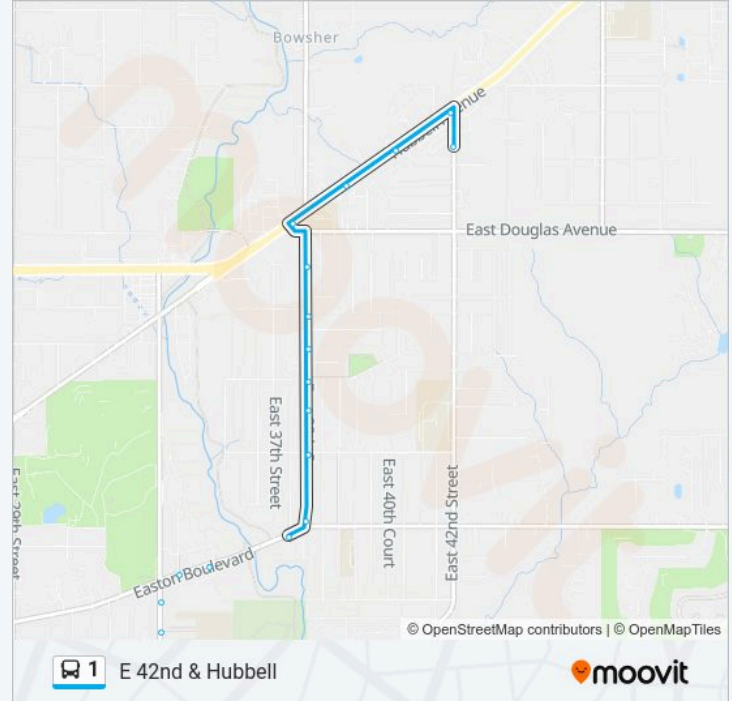

E 33rd St / E Jefferson Ave, Dsm

E 33rd St / #1915, Dsm

Easton Blvd / E 34th St, Dsm

Easton Blvd / E 35th St, Dsm

Easton Blvd / E 37th Ct, Dsm

E 38th Ave / Easton Blvd (Far-Side), Dsm

E 38th St / E Sheridan Ave, Dsm

E 38th St / #2805, Dsm

E 38th St / E Hull Ave, Dsm

E 38th St / Richmond Ave, Dsm

E 38th St / E Ovid Ave, Dsm

E 38th St / E Euclid Ave, Dsm

Hubbell Ave / E Douglas Ave (Far-Side), Dsm

Hubbell Ave / #3913, Dsm

Hubbell Ave / Maple Lane Apts, Dsm

Hubbell Ave / E 42nd St, Dsm

E 42nd St / Hubbell Ave (Mid-Block), Dsm

**Direction: Dart Central Station**

57 stops

[VIEW LINE SCHEDULE](#)

E 42nd St / Hubbell Ave (Mid-Block), Dsm