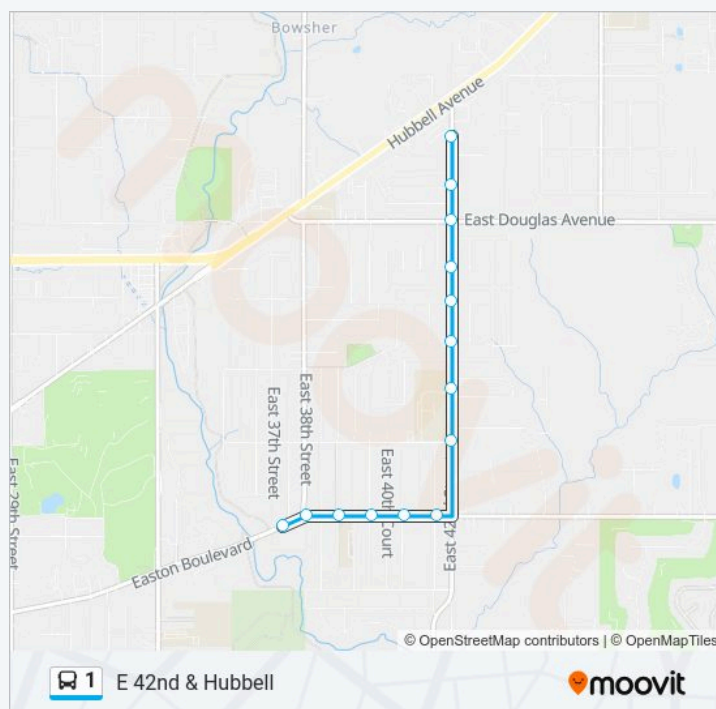

Easton Blvd / E 38th St, Dsm

Easton Blvd / E 37th Ct (Far-Side), Dsm

## E 42nd & Hubbell Route Timetable:

Monday	6:39 PM
Tuesday	6:39 PM
Wednesday	6:39 PM
Thursday	6:39 PM
Friday	6:39 PM
Saturday	10:09 PM
Sunday	Not Operational

### 1 bus Info

**Direction:** E 42nd & Hubbell

**Stops:** 14

**Trip Duration:** 6 min

**Line Summary:**

1 bus time schedules and route maps are available in an offline PDF at [moovitapp.com](https://moovitapp.com). Use the Moovit App to see live bus times, train schedule or subway schedule, and step-by-step directions for all public transit in Des Moines.