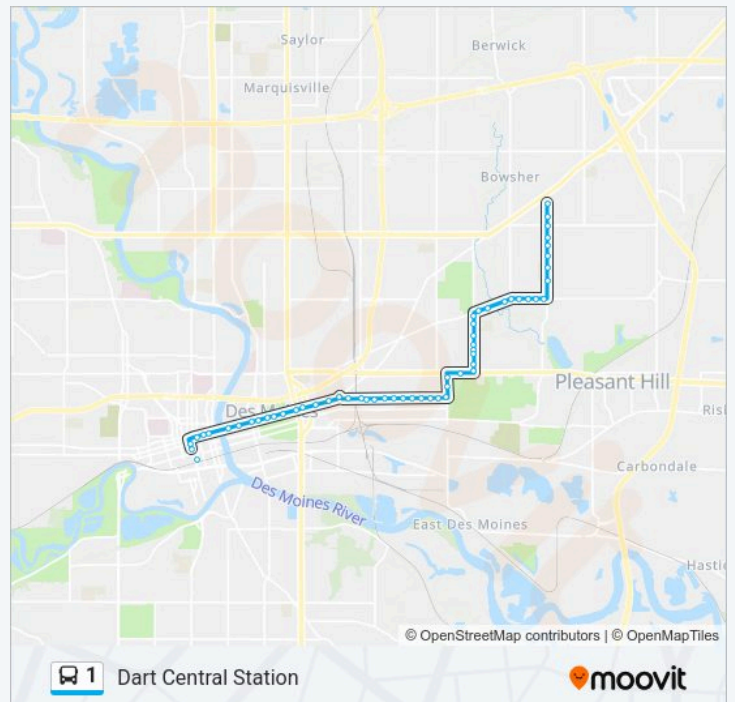

Easton Blvd / E 34th St, Dsm

E 33rd St / #2004, Dsm

E 33rd St / E Jefferson Ave, Dsm

E 33rd St / E Washington Ave, Dsm

E 33rd St / Indianapolis Ave, Dsm

E 33rd St / Cleveland Ave, Dsm

E 33rd St / Dubuque Ave, Dsm

E 33rd St / Mahaska Ave, Dsm

E 33rd St / E University Ave, Dsm

E University Ave / E 32nd St, Dsm

E 30th St / Walker St, Dsm

**1 bus Time Schedule**

Dart Central Station Route Timetable:

Monday	4:45 AM-11:08 PM
Tuesday	4:45 AM-11:08 PM
Wednesday	4:45 AM-11:08 PM
Thursday	4:45 AM-11:08 PM
Friday	4:45 AM-11:08 PM
Saturday	6:11 AM-9:13 PM
Sunday	7:12 AM-6:13 PM

**1 bus Info**

**Direction:** Dart Central Station

**Stops:** 57

**Trip Duration:** 27 min

**Line Summary:**

E 30th St / Lyon St, Dsm  
E Grand Ave / E 30th St (Far-Side), Dsm  
E Grand Ave / E 29th St, Dsm  
E Grand Ave / E 28th St, Dsm  
E Grand Ave / E 27th St, Dsm  
E Grand Ave / E 26th St, Dsm  
E Grand Ave / E 25th St, Dsm  
E Grand Ave / E 24th St, Dsm  
E Grand Ave / E 23rd St, Dsm  
E Grand Ave / E 22nd St (Far-Side), Dsm  
E Grand Ave / E 21st St, Dsm  
E Grand Ave / E 20th Ct, Dsm  
E Grand Ave / E 19th St, Dsm  
Hubbell Ave / E 18th St, Dsm  
E Grand Ave / E 17th St, Dsm  
E Grand Ave / E 16th St (Far-Side), Dsm  
E Grand Ave / E 14th Ct, Dsm  
E Grand Ave / E 14th St (Far-Side), Dsm  
E Grand Ave / E 12th St, Dsm  
E Grand Ave / State Capitol, Dsm  
E Grand Ave / E 9th St, Dsm  
E Grand Ave / Pennsylvania Ave (Far-Side), Dsm  
E Grand Ave / E 6th St, Dsm  
E Grand Ave / E 4th St (Far-Side), Dsm  
E Grand Ave / Robert D Ray Dr, Dsm  
Grand Ave / 3rd St, Dsm  
Grand Ave / 4th St, Dsm  
Grand Ave / 5th Ave (Far-Side), Dsm  
7th St / Locust St, Dsm  
7th St / Walnut St, Dsm  
Dart Central Station

## Direction: E 42nd & Hubbell

14 stops

[VIEW LINE SCHEDULE](#)

E 42nd St / Hubbell Ave (Mid-Block), Dsm

E 42nd St / E Seneca Ave, Dsm

E 42nd St / E Douglas Ave, Dsm

E 42nd St / E Euclid Ave, Dsm

E 42nd St / E Ovid Ave, Dsm