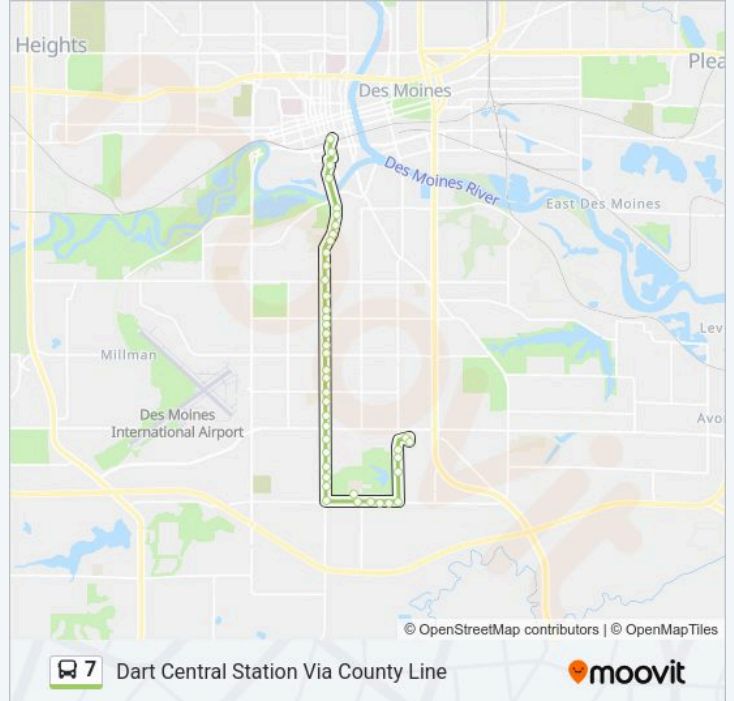

Use the Moovit App to find the closest 7 bus station near you and find out when is the next 7 bus arriving.

Direction: Dart Central Station Via County Line

42 stops

[VIEW LINE SCHEDULE](#)

- Southridge Mall, Dsm
- Southridge Senior Lofts, Dsm
- SE 5th St / Somerset Apartments, Dsm
- SE 5th St / E Burnham Ave, Dsm
- SE 5th St / the Ridges on 5th St, Dsm
- SE 5th St / E County Line Rd, Dsm
- E County Line Rd / Dema Dr, Dsm
- E County Line Rd / Suncrest Dr, Dsm
- E County Line Rd / Warren Dr, Dsm
- County Line Rd / Mccombs Entrance, Dsm
- Mccombs School, Dsm
- SW 9th St / County Line Rd (Far-Side), Dsm
- SW 9th St / Southdale Dr, Dsm
- SW 9th St / Luster Ln, Dsm
- SW 9th St / Amos Ave, Dsm
- SW 9th St / Rittenhouse St, Dsm
- SW 9th St / Geil Ave, Dsm
- SW 9th St / Army Post Rd (Far-Side), Dsm
- SW 9th St / Randolph St, Dsm
- SW 9th St / Wall Ave, Dsm

7 bus Info

Direction: Dart Central Station Via County Line

Stops: 42

Trip Duration: 21 min

Line Summary:

SW 9th St / Porter Ave, Dsm
 SW 9th St / Frazier Ave, Dsm
 SW 9th St / Hackley Ave, Dsm
 SW 9th St / Mckinley Ave (Far-Side), Dsm
 SW 9th St / Emma Ave, Dsm
 SW 9th St / Trowbridge St, Dsm
 SW 9th St / Marion St, Dsm
 SW 9th St / Watrous Ave (Far-Side), Dsm
 SW 9th St / Rose Ave, Dsm
 SW 9th St / Jarvis St, Dsm
 SW 9th St / Park Ave (Far-Side), Dsm
 SW 9th St / Virginia Ave (Far-Side), Dsm
 SW 9th St / Loomis Ave, Dsm
 SW 9th St / #2417, Dsm
 SW 9th St / Kirkwood Ave, Dsm
 SW 9th St / Gray St, Dsm
 SW 9th St / Fulton Dr, Dsm
 SW 9th St / Bancroft St, Dsm
 SW 9th St / Dart Way, Dsm
 SW 8th St / Murphy St (Far-Side), Dsm
 SW 7th St / Elm St, Dsm
 Dart Central Station

Direction: Southridge Mall Via County Line

39 stops

[VIEW LINE SCHEDULE](#)

Dart Central Station
 SW 7th St / Elm St, Dsm
 SW 7th St / Tuttle St, Dsm
 SW 9th St / Murphy St (Far-Side), Dsm
 SW 9th St / Dart Way (Far-Side), Dsm
 SW 9th St / Bancroft St, Dsm
 SW 9th St / Gray St, Dsm