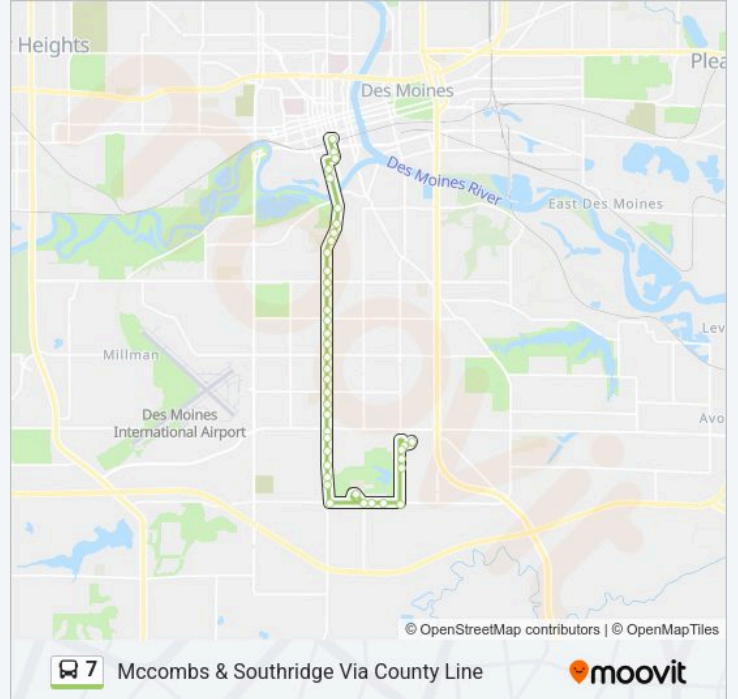

E County Line Rd / SE 5th St, Dsm

SE 5th St / the Ridges on 5th St, Dsm

SE 5th St / E Burnham Ave, Dsm

SE 5th St / Somerset Apts, Dsm

Southridge / Dmacc, Dsm

Southridge Mall, Dsm

7 bus time schedules and route maps are available in an offline PDF at moovitapp.com. Use the Moovit App to see live bus times, train schedule or subway schedule, and step-by-step directions for all public transit in Des Moines.

© 2025 Moovit - All Rights Reserved