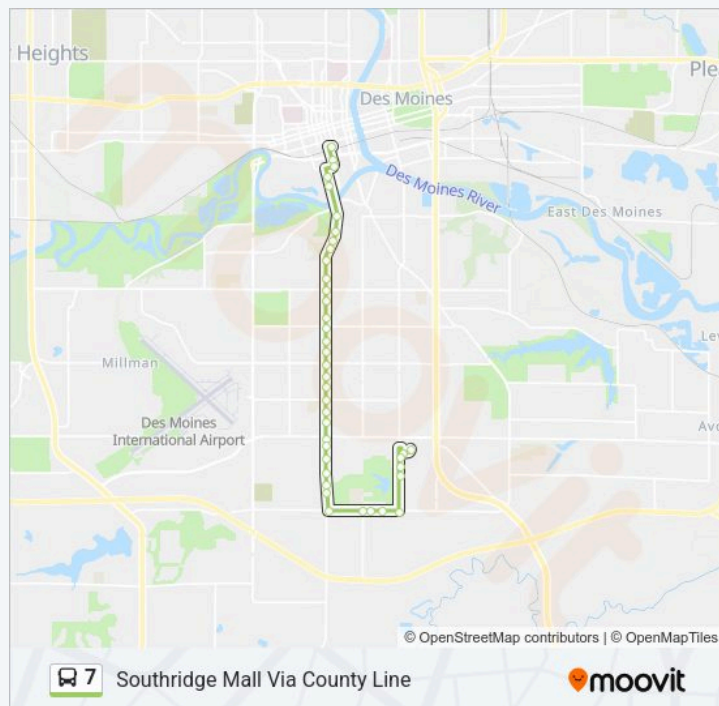

SW 9th St / Southdale Dr, Dsm

County Line Rd / SW 9th St (Far-Side), Dsm

County Line Rd / Clover Hill Dr, Dsm

E County Line Rd / Warren Dr, Dsm

E County Line Rd / Suncrest Dr (Mid-Block), Dsm

E County Line Rd / SE 5th St, Dsm

SE 5th St / the Ridges on 5th St, Dsm

SE 5th St / E Burnham Ave, Dsm

SE 5th St / Somerset Apts, Dsm

Southridge / Dmacc, Dsm

Southridge Mall, Dsm

7 bus Info

Direction: Southridge Mall Via County Line

Stops: 39

Trip Duration: 20 min

Line Summary:

Direction: Dart Central Station

36 stops

[VIEW LINE SCHEDULE](#)

Southridge Mall, Dsm
Southridge / Target, Dsm
Southridge / Va Clinic, Dsm
E Army Post Rd / #1140, Dsm
E Army Post Rd / #900, Dsm
E Army Post Rd / SE 5th St, Dsm
E Army Post Rd / SE 4th St, Dsm
E Army Post Rd / SE 3rd St, Dsm
Army Post Rd / South Union Dr (Far-Side), Dsm
Army Post Rd / SW 5th St, Dsm
Army Post Rd / SW 7th St, Dsm
SW 9th St / Army Post Rd (Far-Side), Dsm
SW 9th St / Randolph St, Dsm
SW 9th St / Wall Ave, Dsm
SW 9th St / Porter Ave, Dsm
SW 9th St / Frazier Ave, Dsm
SW 9th St / Hackley Ave, Dsm
SW 9th St / Mckinley Ave (Far-Side), Dsm
SW 9th St / Emma Ave, Dsm
SW 9th St / Trowbridge St, Dsm
SW 9th St / Marion St, Dsm
SW 9th St / Watrous Ave (Far-Side), Dsm
SW 9th St / Rose Ave, Dsm
SW 9th St / Jarvis St, Dsm
SW 9th St / Park Ave (Far-Side), Dsm
SW 9th St / Virginia Ave (Far-Side), Dsm
SW 9th St / Loomis Ave, Dsm
SW 9th St / #2417, Dsm
SW 9th St / Kirkwood Ave, Dsm