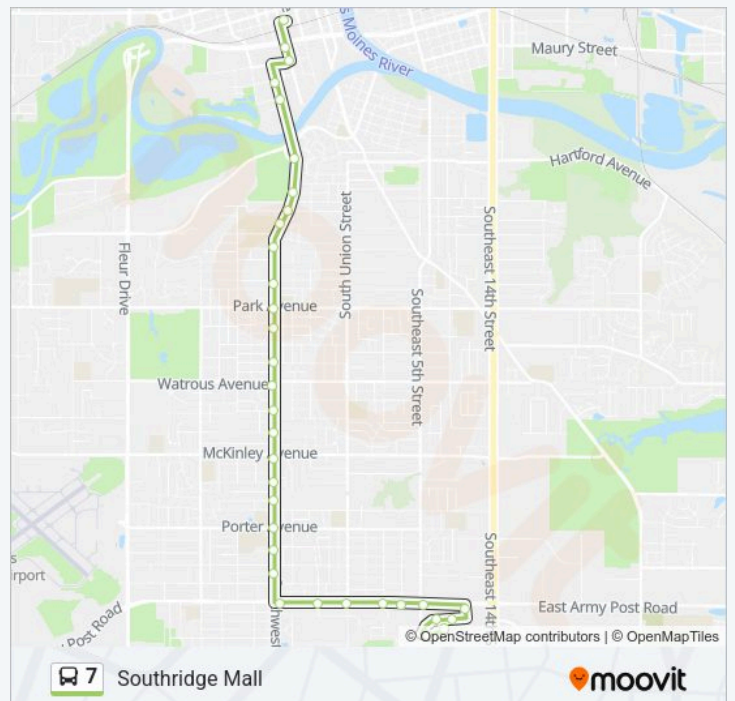

SW 9th St / Elder Ln, Dsm

SW 9th St / Emma Ave, Dsm

SW 9th St / Mckinley Ave (Far-Side), Dsm

SW 9th St / Hackley Ave, Dsm

SW 9th St / Frazier Ave, Dsm

SW 9th St / Porter Ave, Dsm

SW 9th St / Frederick Ave, Dsm

7 bus Time Schedule

Southridge Mall Route Timetable:

Monday	5:25 AM-10:45 PM
Tuesday	5:25 AM-10:45 PM
Wednesday	5:25 AM-10:45 PM
Thursday	5:25 AM-10:45 PM
Friday	5:25 AM-10:45 PM
Saturday	6:45 AM-9:45 PM
Sunday	7:45 AM-5:45 PM

7 bus Info

Direction: Southridge Mall

Stops: 34

Trip Duration: 18 min

Line Summary:

SW 9th St / Randolph St, Dsm
 Army Post Rd / SW 9th St (Far-Side), Dsm
 Army Post Rd / SW 5th St, Dsm
 Army Post Rd / South Union St, Dsm
 E Army Post Rd / SE 3rd St, Dsm
 E Army Post Rd / SE 4th St, Dsm
 E Army Post Rd / SE 5th St (Far-Side), Dsm
 Southridge / Hy-Vee Gas, Dsm
 Southridge / Hy-Vee, Dsm
 Southridge Senior Lofts, Dsm
 Southridge / Dmacc, Dsm
 Southridge Mall, Dsm

Direction: Mccombs & Southridge Via County Line

40 stops

[VIEW LINE SCHEDULE](#)

Dart Central Station
 SW 7th St / Elm St, Dsm
 SW 7th St / Tuttle St, Dsm
 SW 9th St / Murphy St (Far-Side), Dsm
 SW 9th St / Dart Way (Far-Side), Dsm
 SW 9th St / Bancroft St, Dsm
 SW 9th St / Gray St, Dsm
 SW 9th St / Kirkwood Ave, Dsm
 SW 9th St / #2424, Dsm
 SW 9th St / Loomis Ave, Dsm
 SW 9th St / Virginia Ave (Far-Side), Dsm
 SW 9th St / Park Ave (Far-Side), Dsm
 SW 9th St / Caulder Ave (Mid-Block), Dsm
 SW 9th St / Rose Ave, Dsm
 SW 9th St / Watrous Ave (Far-Side), Dsm
 SW 9th St / Elder Ln, Dsm
 SW 9th St / Emma Ave, Dsm