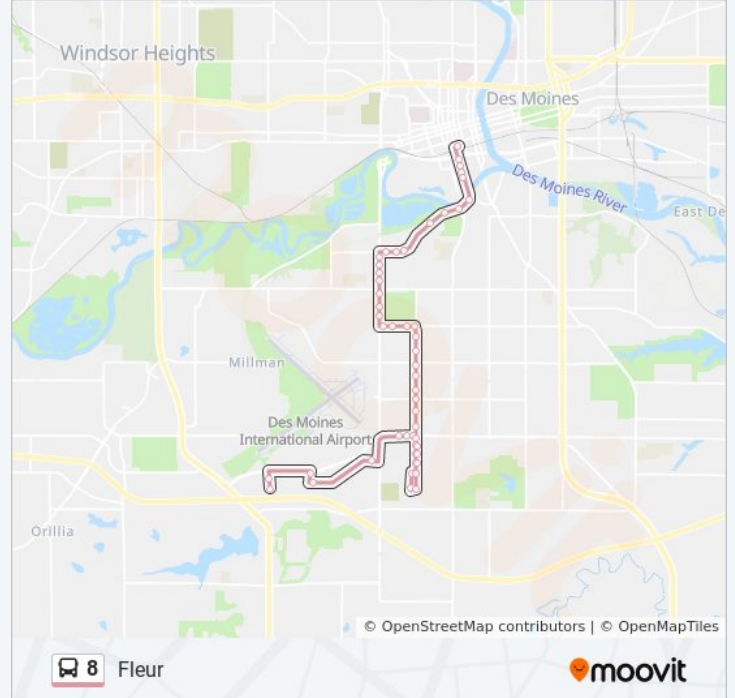

**Direction: Brody**  
 17 stops  
[VIEW LINE SCHEDULE](#)

- Dart Central Station
- SW 7th St / Elm St, Dsm
- SW 7th St / Tuttle St, Dsm
- SW 7th St / Murphy St, Dsm
- SW 7th St / Riverpoint, Dsm
- SW 7th St / Thomas Beck Rd, Dsm
- Thomas Beck Rd / SW 9th St, Dsm
- Thomas Beck Rd / #1001, Dsm
- Thomas Beck Rd / #1235, Dsm
- Thomas Beck Rd / Crown Colony Ct, Dsm
- Thomas Beck Rd / Druid Hill Dr, Dsm
- Bell Ave / #1963, Dsm
- Fleur Dr / #2580, Dsm
- Fleur Dr / #2746, Dsm
- Fleur Dr / Gray's Lake Apts, Dsm
- Fleur Dr / Willowmere Dr, Dsm
- Brody School / Rear Entrance, Dsm

SW 15th St / Amos Ave, Dsm

Amos Ave / SW 14th St, Dsm

SW 14th St / Johnson St, Dsm

SW 14th St / Burnham Ave, Dsm

SW 14th St / Geil Ave, Dsm

Army Post Rd / SW 14th St (Far-Side), Dsm

Army Post Rd / SW 16th St, Dsm

Army Post Rd / SW 18th St, Dsm

Rittenhouse St / SW 22nd St, Dsm

Gannett Ave / SW 34th St, Dsm

SW 34th St / Army Post Rd, Dsm

SW 42nd St / Army Post Rd (Far-Side), Dsm

Gannett Ave / SW 42nd St (Far-Side), Dsm