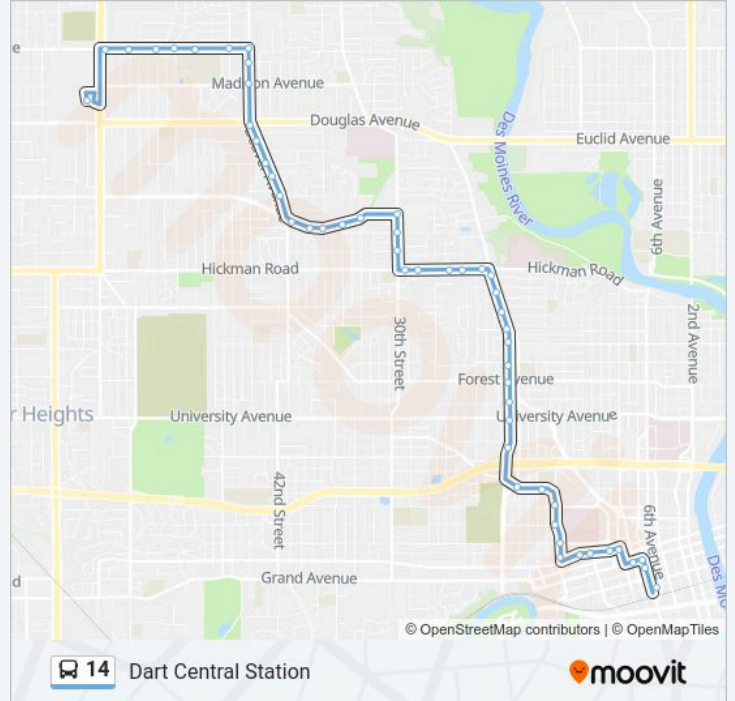

14 bus Info

Direction: Dart Central Station

Stops: 52

Trip Duration: 25 min

Line Summary:

30th St / Sheridan Ave, Dsm

30th St / Holcomb Ave, Dsm

Hickman Rd / 30th St (Far-Side), Dsm

High St / 14th St (Far-Side), Dsm

High St / 12th St, Dsm

High St / 10th St, Dsm

High St / 9th St, Dsm

Locust St / 8th St, Dsm

Locust St / 7th St, Dsm

7th St / Walnut St, Dsm

Dart Central Station

14 Dart Central Station

moovit

Direction: Merle Hay Mall

54 stops

[VIEW LINE SCHEDULE](#)

- Dart Central Station
- 6th Ave / Walnut St, Dsm
- 6th Ave / Locust St, Dsm
- High St / 7th St, Dsm
- High St / 8th St, Dsm
- High St / 9th St, Dsm
- High St / 10th St, Dsm
- High St / 12th St, Dsm
- Ingersoll Ave / 15th St, Dsm
- 15th St / Woodland Ave, Dsm
- 15th St / Pleasant St, Dsm
- 15th St / Center St, Dsm
- 15th St / Crocker St, Dsm
- Crocker St / 16th St (Mid-Block), Dsm
- Crocker St / 19th St, Dsm
- 19th St / Atkins Ave, Dsm
- 19th St / #1141, Dsm
- 19th St / University Ave (Far-Side), Dsm
- 19th St / Keosauqua Way (Far-Side) , Dsm
- 19th St / Forest Ave (Far-Side), Dsm
- 19th St / Clark St (Far-Side), Dsm
- 19th St / College Ave, Dsm
- Mlk Jr Pkwy / Washington Ave, Dsm
- Mlk Jr Pkwy / Franklin Ave, Dsm
- Mlk Jr Pkwy / Lincoln Ave, Dsm
- Hickman Rd / Mlk Jr Pkwy (Far-Side), Dsm
- Hickman Rd / 24th St, Dsm
- Hickman Rd / 26th St, Dsm
- Hickman Rd / #2801, Dsm
- Hickman Rd / 30th St, Dsm

14 bus Info**Direction:** Merle Hay Mall**Stops:** 54**Trip Duration:** 25 min**Line Summary:**

30th St / Holcomb Ave, Dsm

30th St / Sheridan Ave, Dsm

30th St / Payne Rd, Dsm

Urbandale Ave / 34th St, Dsm

Urbandale Ave / 36th St, Dsm