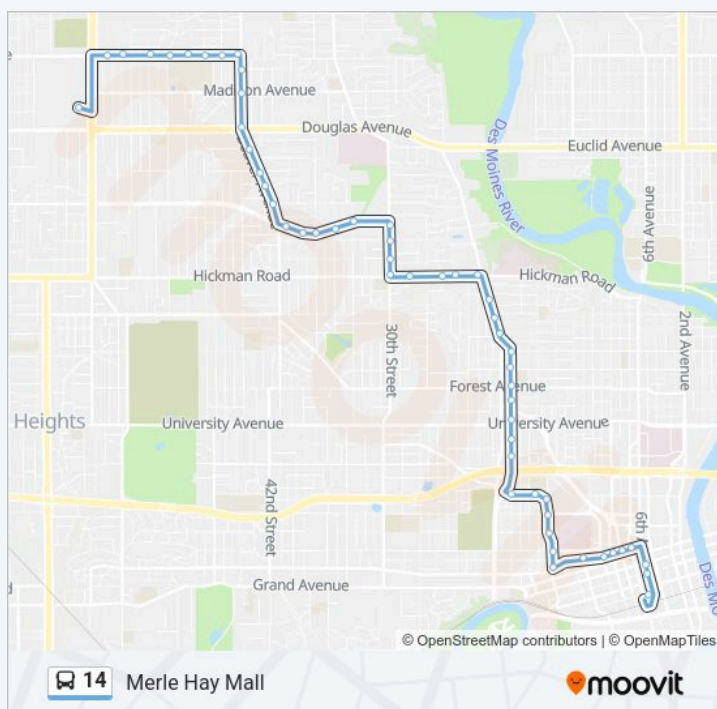

14 bus Info

Direction: Dart Central Station

Stops: 52

Trip Duration: 25 min

Line Summary:

30th St / Sheridan Ave, Dsm

30th St / Holcomb Ave, Dsm

Hickman Rd / 30th St (Far-Side), Dsm

14 Dart Central Station

moovit

Direction: Merle Hay Mall

54 stops

[VIEW LINE SCHEDULE](#)

- Dart Central Station
- 6th Ave / Walnut St, Dsm
- 6th Ave / Locust St, Dsm
- High St / 7th St, Dsm
- High St / 8th St, Dsm
- High St / 9th St, Dsm
- High St / 10th St, Dsm
- High St / 12th St, Dsm
- Ingersoll Ave / 15th St, Dsm
- 15th St / Woodland Ave, Dsm
- 15th St / Pleasant St, Dsm
- 15th St / Center St, Dsm
- 15th St / Crocker St, Dsm
- Crocker St / 16th St (Mid-Block), Dsm
- Crocker St / 19th St, Dsm
- 19th St / Atkins Ave, Dsm
- 19th St / #1141, Dsm
- 19th St / University Ave (Far-Side), Dsm
- 19th St / Keosauqua Way (Far-Side) , Dsm
- 19th St / Forest Ave (Far-Side), Dsm
- 19th St / Clark St (Far-Side), Dsm
- 19th St / College Ave, Dsm
- Mlk Jr Pkwy / Washington Ave, Dsm
- Mlk Jr Pkwy / Franklin Ave, Dsm
- Mlk Jr Pkwy / Lincoln Ave, Dsm
- Hickman Rd / Mlk Jr Pkwy (Far-Side), Dsm
- Hickman Rd / 24th St, Dsm
- Hickman Rd / 26th St, Dsm
- Hickman Rd / #2801, Dsm
- Hickman Rd / 30th St, Dsm

Merle Hay Mall Route Timetable:

Monday	5:30 AM-10:45 PM
Tuesday	5:30 AM-10:45 PM
Wednesday	5:30 AM-10:45 PM
Thursday	5:30 AM-10:45 PM
Friday	5:30 AM-10:45 PM
Saturday	6:15 AM-10:15 PM
Sunday	7:15 AM-5:15 PM

14 bus Info**Direction:** Merle Hay Mall**Stops:** 54**Trip Duration:** 25 min**Line Summary:**

30th St / Holcomb Ave, Dsm

30th St / Sheridan Ave, Dsm

30th St / Payne Rd, Dsm

Urbandale Ave / 34th St, Dsm

Urbandale Ave / 36th St, Dsm