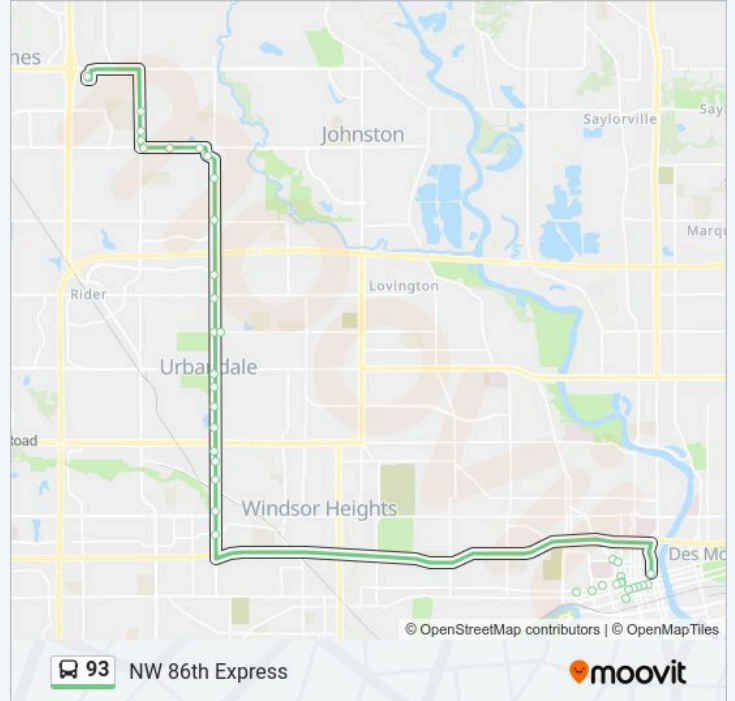

Direction: NW 86th Express

39 stops

[VIEW LINE SCHEDULE](#)

- Grimes Walmart, Grm
- NW 100th St / Ashton Dr, Jst
- NW 100th St / Catalina Dr, Jst
- NW 100th St / the Bridge (P&R), Jst
- NW 62nd Ave / NW 100th St (Far-Side), Jst
- NW 62nd Ave / NW 94th St, Jst
- NW 62nd Ave / #8800, Jst
- Crescent Chase / Stonepointe Ln, Jst
- NW 86th St / Windsor Pkwy, Jst
- NW 86th St / NW 54th St, Jst
- 86th St / Plum Dr (Far-Side), Urb
- 86th St / Meredith Dr (Far-Side), Urb
- 86th St / Aurora Ave, Urb
- Aurora Ave / Gloria Dei Church, Urb
- 86th St / Douglas Ave (Far-Side), Urb
- 86th St / Colby Pkwy, Urb
- 86th St / Urbandale Ave, Urb
- 86th St / Carole Cir, Urb
- NW 86th St / Summit Dr, Clv
- NW 86th St / Franklin Ave, Clv
- NW 86th St / Harbach Blvd, Clv

93 bus Info

Direction: NW 86th Express

Stops: 39

Trip Duration: 33 min

Line Summary:

NW 86th St / University Ave, Clv

22nd St / Westown Pkwy, Wdm

Ingersoll Ave / 18th St, Dsm

9th St / High St, Dsm

Locust St / 8th St, Dsm

Locust St / 7th St, Dsm

Locust St / 6th Ave, Dsm

9th St / Mulberry St, Dsm

Locust St / 5th Ave, Dsm

Locust St / 4th St (Far-Side), Dsm

3rd St / Grand Ave (Watson Powell), Dsm

Direction: NW 86th Express To Grimes

36 stops

[VIEW LINE SCHEDULE](#)

3rd St / Grand Ave (Watson Powell), Dsm

Grand Ave / 4th St, Dsm

Locust St / 4th St (Far-Side), Dsm

Grand Ave / 5th Ave (Far-Side), Dsm

High St / 7th St, Dsm