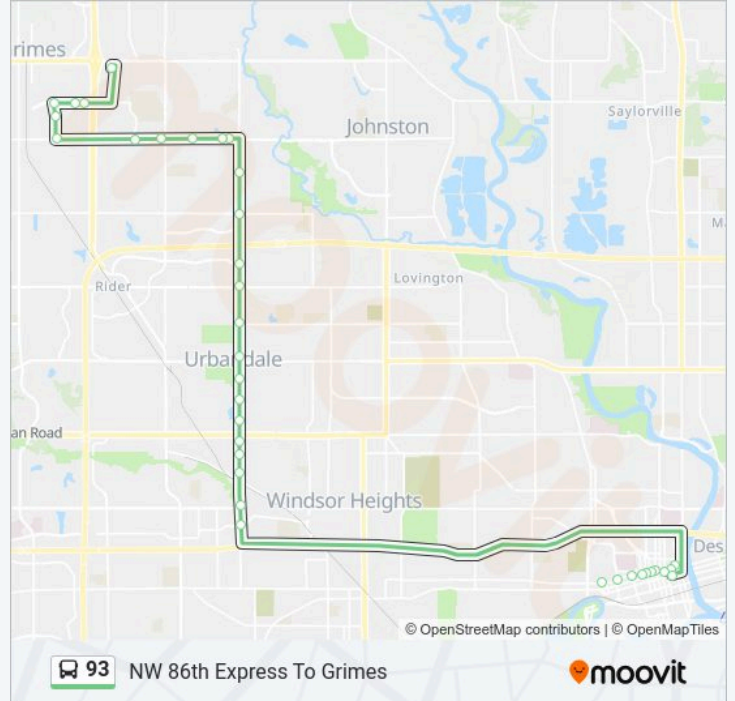

Direction: NW 86th Express To Grimes

36 stops

[VIEW LINE SCHEDULE](#)

3rd St / Grand Ave (Watson Powell), Dsm

Grand Ave / 4th St, Dsm

Locust St / 4th St (Far-Side), Dsm

Grand Ave / 5th Ave (Far-Side), Dsm

High St / 7th St, Dsm

High St / 8th St, Dsm

High St / 9th St, Dsm

High St / 10th St, Dsm

High St / 12th St, Dsm

Ingersoll Ave / 15th St, Dsm

Ingersoll Ave / 18th St, Dsm

93 bus Time Schedule

NW 86th Express To Grimes Route Timetable:

Monday	7:02 AM - 5:15 PM
Tuesday	7:02 AM - 5:15 PM
Wednesday	7:02 AM - 5:15 PM
Thursday	7:02 AM - 5:15 PM
Friday	7:02 AM - 5:15 PM
Saturday	Not Operational
Sunday	Not Operational

93 bus Info

Direction: NW 86th Express To Grimes

Stops: 36

Trip Duration: 42 min

Line Summary:

22nd St / Westtown Pkwy (Far-Side), Wdm
 NW 86th St / University Ave (Far-Side), Clv
 NW 86th St / Harbach Blvd, Clv
 NW 86th St / Franklin Ave, Clv
 NW 86th St / Summit Dr (Far-Side), Clv
 86th St / Carole Cir, Urb
 86th St / Urbandale Ave, Urb
 86th St / Colby Ave (Far-Side), Urb
 86th St / Douglas Ave (Far-Side), Urb
 86th St / Aurora Ave (Far-Side), Urb
 86th St / Meredith Dr (Far-Side), Urb
 86th St / Plum Dr (Far-Side), Urb
 NW 86th St / NW 54th Ave, Jst
 NW 86th St / Windsor Pkwy, Jst
 NW 62nd Ave / Crescent Chase (Far-Side), Jst
 NW 62nd Ave / John Deere Financial, Jst
 NW 62nd Ave / NW 94th St (Far-Side), Jst
 NW 62nd Ave / NW 100th St (Far-Side), Jst
 NW 62nd Ave / NW 106th St, Jst
 SE Little Beaver Ct / SE 19th St, Grm
 SE Little Beaver Ct / SE 14th St, Grm
 SE Little Beaver Ct / SE 11th St, Grm
 SE 11th St / SE Dovetail Rd, Grm
 SE 11th St / SE Gateway Dr (Far-Side), Grm
 Grimes Walmart, Grm