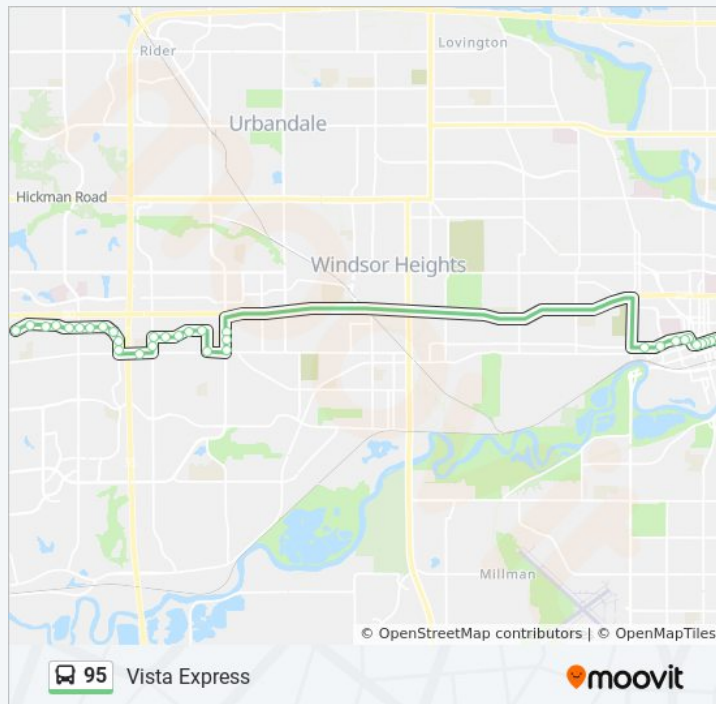

Vista Dr / 65th St, Wdm

Vista Dr / 66th St, Wdm

Vista Dr / Wells Fargo, Wdm

Vista Dr / Jordan Creek Pkwy, Wdm

95 bus Info

Direction: Vista Express

Stops: 32

Trip Duration: 32 min

Locust St / 6th Ave, Dsm

Locust St / 5th Ave, Dsm

Locust St / 4th St (Far-Side), Dsm

Thursday

6:08 AM - 7:15 AM

Friday

6:08 AM - 7:15 AM

Saturday

Not Operational

95 bus Info

Direction: Vista Express

Stops: 32

Trip Duration: 29 min

Line Summary:

95 bus time schedules and route maps are available in an offline PDF at moovitapp.com. Use the [Moovit App](#) to see live bus times, train schedule or subway schedule, and step-by-step directions for all public transit in Des Moines.