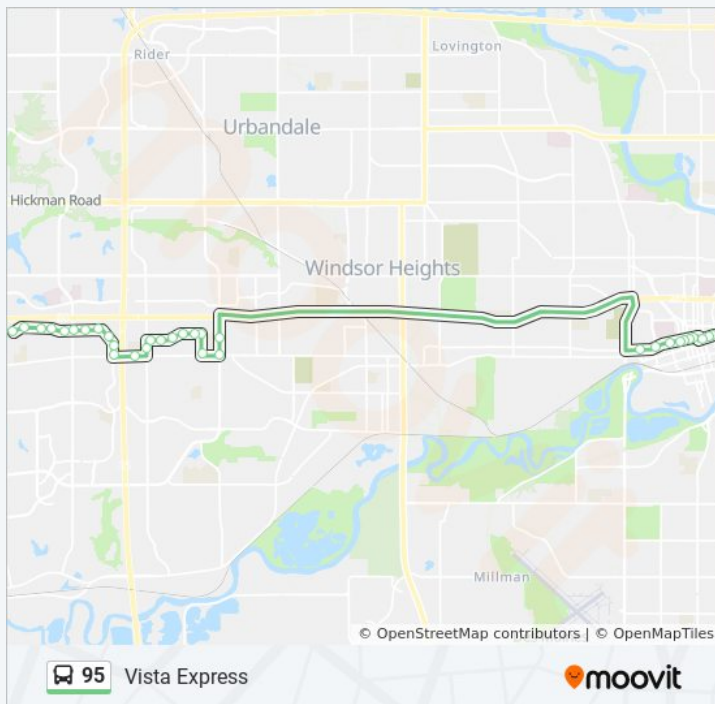

Ashworth Rd / 52nd St, Wdm

Prairie View Dr / Bradford Pl, Wdm

Prairie View Dr / Woodland Ave, Wdm

Prairie View Dr / Center St, Wdm

Vista Dr / 56th St, Wdm

Vista Dr / 58th St, Wdm

Vista Dr / 60th St, Wdm

Vista Dr / 62nd St, Wdm

Vista Dr / 65th St, Wdm

Vista Dr / 66th St, Wdm

Vista Dr / Wells Fargo, Wdm

Vista Dr / Jordan Creek Pkwy, Wdm

95 bus Info

Direction: Vista Express

Stops: 32

Trip Duration: 32 min

Line Summary:

Direction: Vista Express

32 stops

[VIEW LINE SCHEDULE](#)

Vista Dr / Jordan Creek Pkwy (Far-Side), Wdm

Vista Dr / Wells Fargo, Wdm

Vista Dr / 66th St, Wdm

95 bus Time Schedule