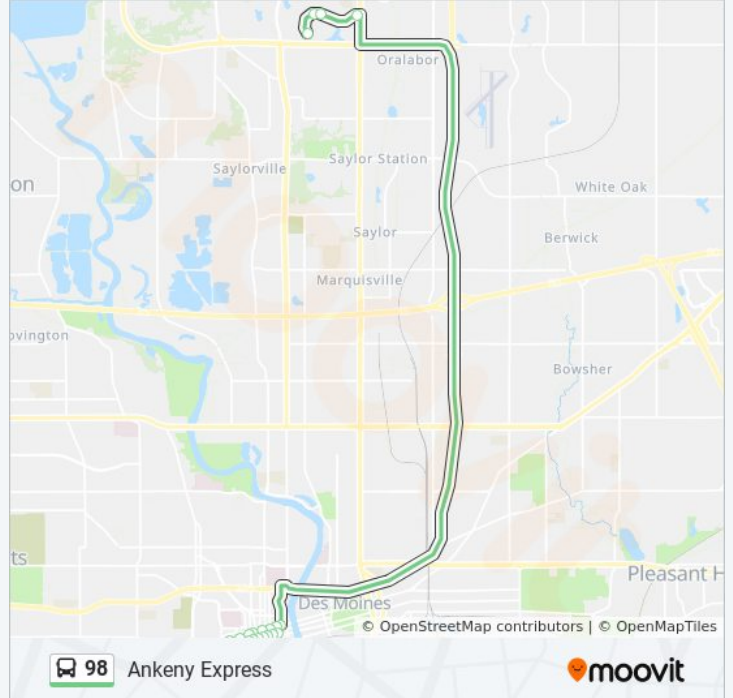

Use the Moovit App to find the closest 98 bus station near you and find out when is the next 98 bus arriving.

Direction: Ankeny Express

27 stops

[VIEW LINE SCHEDULE](#)

- Dmacc Blvd / Lot L P&R, Ank
- Dmacc Blvd / Campustown Ct, Ank
- Dmacc Blvd / Bldg 9, Ank
- Dmacc Blvd / S Ankeny Blvd, Ank
- S Ankeny Blvd / SE 8th St, Ank
- W 1st St / N Ankeny Blvd (Far-Side), Ank
- W 1st St / Hawkeye Park, Ank
- E 1st St / Mercy North P&R, Ank
- 3rd St / Grand Ave (Watson Powell), Dsm
- Grand Ave / 4th St, Dsm
- Grand Ave / 5th Ave (Far-Side), Dsm
- Grand Ave / 7th St, Dsm
- Grand Ave / 9th St, Dsm
- Grand Ave / 10th St, Dsm
- Grand Ave / 12th St, Dsm
- Grand Ave / 14th St, Dsm
- 17th St / Locust St (Mid-Block), Dsm
- Locust St / 15th St (Far-Side), Dsm
- Locust St / 13th St, Dsm
- Locust St / 12th St, Dsm
- Locust St / 10th St, Dsm
- Locust St / 9th St, Dsm

98 bus Info

Direction: Ankeny Express

Stops: 27

Trip Duration: 34 min

Line Summary:

Locust St / 8th St, Dsm

Locust St / 7th St, Dsm

Locust St / 6th Ave, Dsm

Locust St / 5th Ave, Dsm

Locust St / 4th St (Far-Side), Dsm

Direction: Ankeny Express

27 stops

[VIEW LINE SCHEDULE](#)

3rd St / Grand Ave (Watson Powell), Dsm

Grand Ave / 4th St, Dsm

Grand Ave / 5th Ave (Far-Side), Dsm

98 bus Info

Direction: Ankeny Express

Stops: 27

Trip Duration: 42 min

Line Summary:

 [98 bus Line Map](#)

Locust St / 4th St (Far-Side), Dsm

E 1st St / Mercy North P&R, Ank