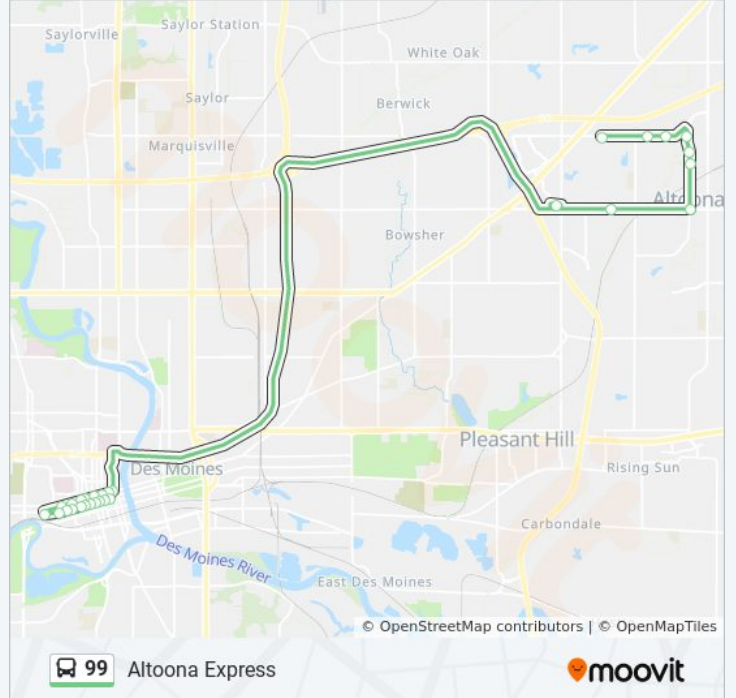

Direction: Altoona Express

21 stops

[VIEW LINE SCHEDULE](#)

- 3rd St / Grand Ave (Watson Powell), Dsm
- Grand Ave / 4th St, Dsm
- Grand Ave / 5th Ave (Far-Side), Dsm
- Grand Ave / 7th St, Dsm
- Grand Ave / 9th St, Dsm
- Grand Ave / 10th St, Dsm
- Grand Ave / 12th St, Dsm
- Grand Ave / 14th St, Dsm
- 17th St / Locust St (Mid-Block), Dsm
- Locust St / 15th St (Far-Side), Dsm
- Locust St / 13th St, Dsm
- Locust St / 12th St, Dsm
- Locust St / 10th St, Dsm
- Locust St / 9th St, Dsm
- Locust St / 8th St, Dsm
- Locust St / 7th St, Dsm
- Locust St / 6th Ave, Dsm
- Locust St / 5th Ave, Dsm
- Locust St / 4th St (Far-Side), Dsm
- 36th Ave SW / Walmart, Alt
- Altoona Walmart P&R, Alt

99 bus Info

Direction: Altoona Express

Stops: 21

Trip Duration: 26 min

Line Summary:

Direction: Altoona Express

28 stops

[VIEW LINE SCHEDULE](#)

99 bus Info

Direction: Altoona Express

Stops: 28

Trip Duration: 36 min

Line Summary:

Locust St / 15th St (Far-Side), Dsm

Locust St / 13th St, Dsm

Locust St / 12th St, Dsm

Locust St / 10th St, Dsm

Locust St / 9th St, Dsm

Locust St / 8th St, Dsm

Locust St / 7th St, Dsm

Locust St / 6th Ave, Dsm

Locust St / 5th Ave, Dsm

Locust St / 4th St (Far-Side), Dsm

99 bus time schedules and route maps are available in an offline PDF at moovitapp.com. Use the [Moovit App](#) to see live bus times, train schedule or subway schedule, and step-by-step directions for all public transit in Des Moines.