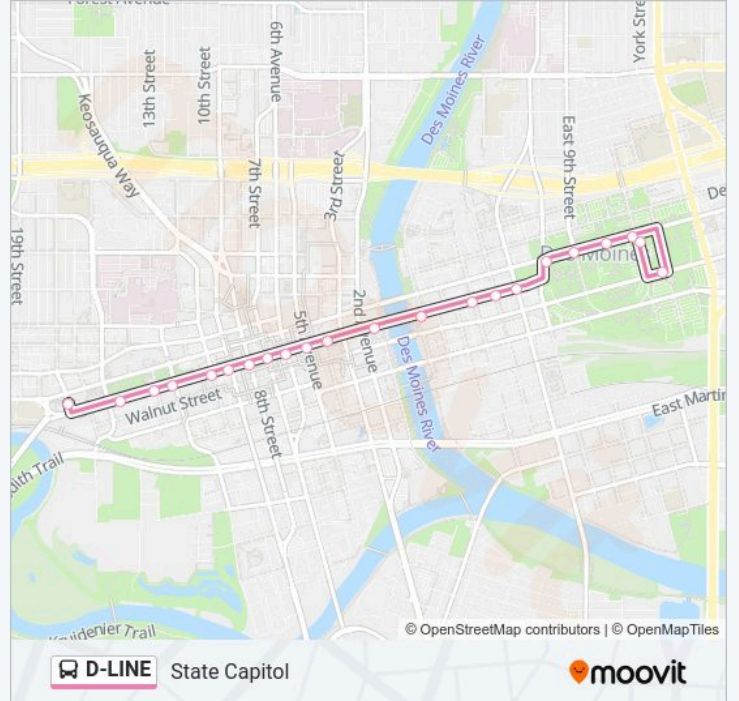

Use the Moovit App to find the closest D-LINE bus station near you and find out when is the next D-LINE bus arriving.

Direction: Western Gateway

16 stops

[VIEW LINE SCHEDULE](#)

E 12th St / State Capitol, Dsm
E Grand Ave / State Capitol, Dsm
E Grand Ave / E 9th St, Dsm
E Grand Ave / Pennsylvania Ave (Far-Side), Dsm
E Grand Ave / E 6th St, Dsm
E Grand Ave / E 4th St (Far-Side), Dsm
E Grand Ave / Robert D Ray Dr, Dsm
Grand Ave / 3rd St, Dsm
Grand Ave / 4th St, Dsm
Grand Ave / 5th Ave (Far-Side), Dsm
Grand Ave / 7th St, Dsm
Grand Ave / 9th St, Dsm
Grand Ave / 10th St, Dsm
Grand Ave / 12th St, Dsm
Grand Ave / 14th St, Dsm
17th St / Locust St (Mid-Block), Dsm

D-LINE bus Info**Direction:** Western Gateway**Stops:** 16**Trip Duration:** 10 min**Line Summary:**

Direction: State Capitol

22 stops

[VIEW LINE SCHEDULE](#)

17th St / Locust St (Mid-Block), Dsm

Locust St / 15th St (Far-Side), Dsm

D-LINE bus Info

Direction: State Capitol

Stops: 22

Trip Duration: 11 min

Line Summary:

E Grand Ave / State Capitol, Dsm

E Grand Ave / E 12th St, Dsm

E Walnut St / E 13th St (Far-Side), Dsm

E 12th St / State Capitol, Dsm

D-LINE bus time schedules and route maps are available in an offline PDF at moovitapp.com. Use the Moovit App to see live bus times, train schedule or subway schedule, and step-by-step directions for all public transit in Des Moines.