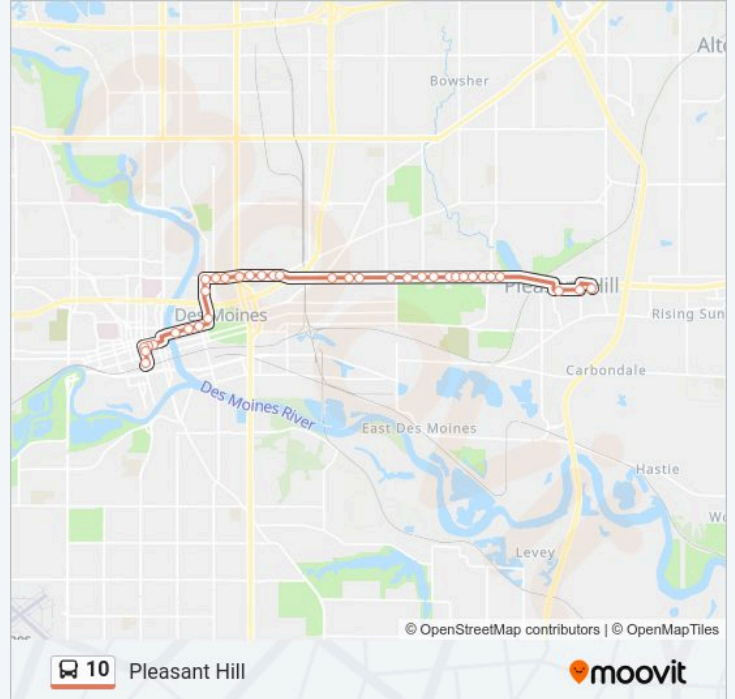

E University Ave / E 25th St, Dsm

E University Ave / E 26th St, Dsm

E University Ave / E 30th St, Dsm

E University Ave / E 32nd St, Dsm

E University Ave / E 33rd St, Dsm

E University Ave / E 35th St, Dsm

E University Ave / E 36th Ct, Dsm

E University Ave / E 37th Ct, Dsm

E University Ave / E 38th St (Far-Side), Dsm

E University Ave / E 40th St, Dsm

E University Ave / E 41st St, Dsm

E University Ave / Williams St, Dsm

E University Ave / Winegardner Rd, Dsm

Maple Dr / N Hickory Blvd (Far-Side), Plh

Maple Dr / N Shadyview Blvd, Plh

Sherrylynn Blvd / E University Ave, Plh

Pleasant Hill

### Direction: Dart Central Station

3 stops

[VIEW LINE SCHEDULE](#)

Maple Dr / N Hickory Blvd (Far-Side), Plh

Maple Dr / N Shadyview Blvd, Plh

Sherrylynn Blvd / E University Ave, Plh