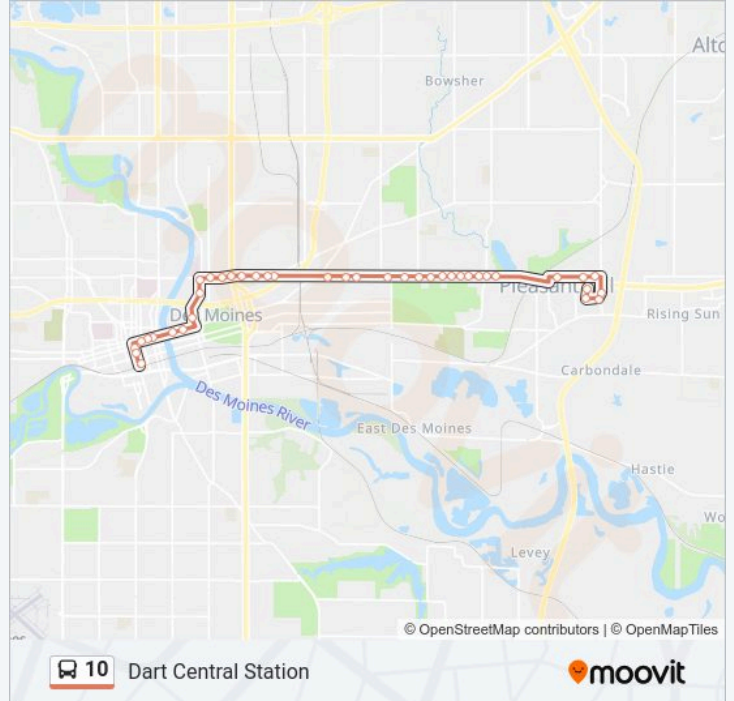

**10 bus Info**

**Direction:** Dart Central Station

**Stops:** 39

**Trip Duration:** 26 min

**Line Summary:**

E University Ave / Dixon St (Far-Side), Dsm  
 E University Ave / E 17th St, Dsm  
 E University Ave / McCormick St (Far-Side), Dsm  
 E University Ave / 15th St (Far-Side), Dsm  
 E University Ave / E 14th St (Far-Side), Dsm  
 E University Ave / E 13th St, Dsm  
 E University Ave / E 9th St, Dsm  
 Pennsylvania Ave / E University Ave (Far-Side), Dsm  
 Pennsylvania Ave / Buchanan St, Dsm  
 E 6th St / Lyon St (Far-Side), Dsm  
 E Grand Ave / E 4th St (Far-Side), Dsm  
 E Grand Ave / Robert D Ray Dr, Dsm  
 Grand Ave / 3rd St, Dsm  
 Grand Ave / 4th St, Dsm  
 Grand Ave / 5th Ave (Far-Side), Dsm  
 7th St / Locust St, Dsm  
 7th St / Walnut St, Dsm  
 Dart Central Station

**Direction: Pleasant Hill**

35 stops

[VIEW LINE SCHEDULE](#)

Dart Central Station  
 6th Ave / Walnut St, Dsm  
 6th Ave / Locust St, Dsm  
 Locust St / 5th Ave, Dsm  
 Locust St / 4th St (Far-Side), Dsm  
 E Grand Ave / Robert D Ray Dr, Dsm  
 E Grand Ave / E 4th St, Dsm  
 E Grand Ave / E 6th St, Dsm  
 Pennsylvania Ave / Des Moines St, Dsm  
 Pennsylvania Ave / Buchanan St (Far-Side), Dsm