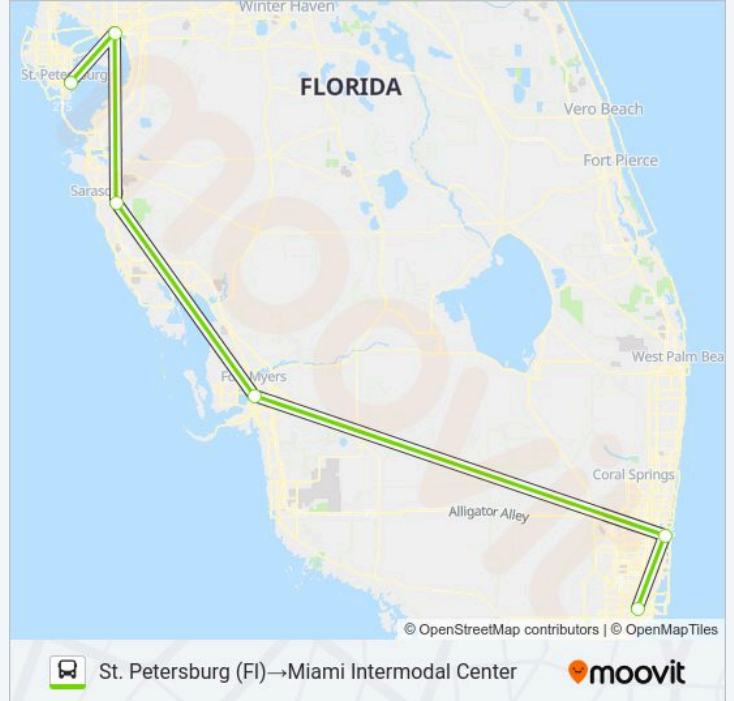

Sunday	7:25 AM
Monday	7:25 AM
Tuesday	Not Operational
Wednesday	Not Operational
Thursday	7:25 AM
Friday	7:25 AM
Saturday	7:25 AM

FLIXBUS 2420 bus Info

Direction: St. Petersburg (Fl)→Miami Intermodal Center

Stops: 6

Trip Duration: 385 min

Line Summary:

Direction: Tampa Bus Station → Miami Intermodal Center

5 stops

[VIEW LINE SCHEDULE](#)

Tampa Bus Station

Sarasota Cattlemen Transfer Center