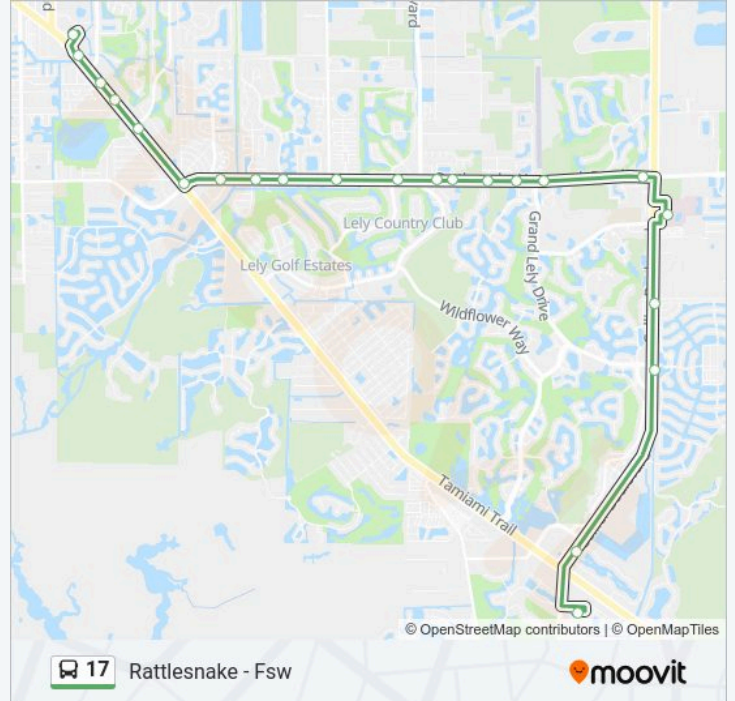

Guilford Rd

Naples Towne Ct

Walmart Us 41

Govt Center

17 bus time schedules and route maps are available in an offline PDF at moovitapp.com. Use the Moovit App to see live bus times, train schedule or subway schedule, and step-by-step directions for all public transit in Lee County.

© 2025 Moovit - All Rights Reserved