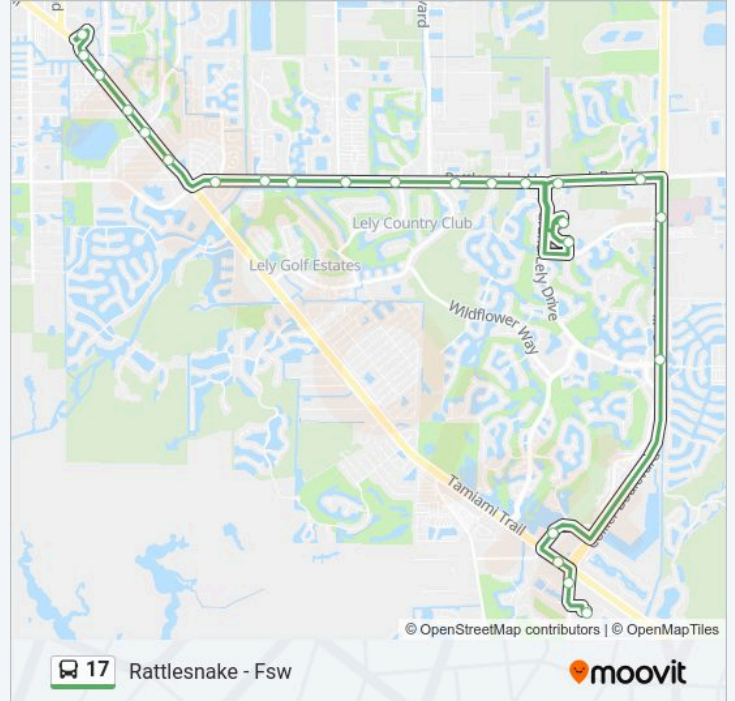

 17 Line

Rattlesnake - Fsw

[Get The App](#)

The 17 bus line (Rattlesnake - Fsw) has 2 routes. For regular weekdays, their operation hours are:
 (1) Govt Center→Super Walmart: 6:00 AM-4:00 PM(2) Super Walmart→Govt Center: 6:38 AM-4:43 PM
 Use the Moovit App to find the closest 17 bus station near you and find out when is the next 17 bus arriving.

Direction: Govt Center→Super Walmart

24 stops

[VIEW LINE SCHEDULE](#)

Govt Center
 Espinal Blvd
 Palm Dr
 Guilford Rd
 Lakewood Blvd
 Thomasson Ln
 Hawaii Blvd
 Doral Cir
 Charlemagne Blv
 County Barn Rd
 Augusta Blvd
 Lely Manor Care
 Grand Lely Dr
 Grand Lely Dr
 Fsw-Building A
 Fsw-Health
 College Park Ln
 951
 Lely Cultural
 Grand Lely Dr
 Freedom Square

17 bus Time Schedule

Govt Center→Super Walmart Route Timetable:

Monday	6:00 AM-4:00 PM
Tuesday	6:00 AM-4:00 PM
Wednesday	6:00 AM-4:00 PM
Thursday	6:00 AM-4:00 PM
Friday	6:00 AM-4:00 PM
Saturday	6:00 AM-4:00 PM
Sunday	7:20 AM-2:30 PM

17 bus Info**Direction:** Govt Center→Super Walmart**Stops:** 24**Trip Duration:** 41 min**Line Summary:**

Price St

Us 41

Super Walmart

Direction: Super Walmart → Govt Center

22 stops

[VIEW LINE SCHEDULE](#)