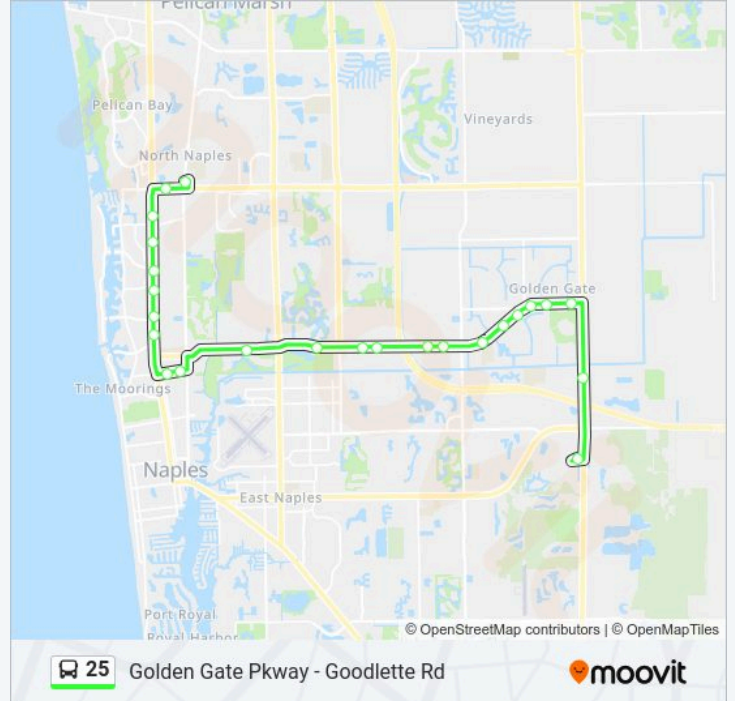

Direction: Super Walmart→Panther Ln

27 stops

[VIEW LINE SCHEDULE](#)

Super Walmart
City Gate Blvd
951
43rd Ln SW
Coral Palms
Coronado Pkwy
Gg Community
Hunter Blvd
54th Terrace SW
Copper Leaf Ln
60th St SW
66th St SW
68th St SW
Estuary Blvd
Freedom Park
Goodlette-Frank
High School
Golden Gate Pkw
Diana Ave
26th Ave N
Creech Rd

25 bus Info**Direction:** Super Walmart→Panther Ln**Stops:** 27**Trip Duration:** 47 min**Line Summary:**

- Ohio Dr
- Michigan Ave
- Shady Rest Ln
- Granada Blvd
- Pine Ridge Ct
- Panther Ln

Direction: Panther Ln→Super Walmart

24 stops
[VIEW LINE SCHEDULE](#)

- Panther Ln
- Carribbean Rd
- Neopolitan Way
- Park Shore
- Park Shore Dr
- Anchor Rode Dr
- Harbour Dr
- Mooring Line Dr
- 10th St N
- Fleischman Park
- Bear Paw Trl
- Naples Grande
- 68th St SW
- 66th St SW
- 60th St SW
- 58th St SW
- 53rd St SW
- 50th St SW

25 bus Info

Direction: Panther Ln→Super Walmart
Stops: 24
Trip Duration: 41 min
Line Summary:

Coronado

Sunshine Blvd

44th St SW

42nd St SW

Magnolia Pond

Super Walmart