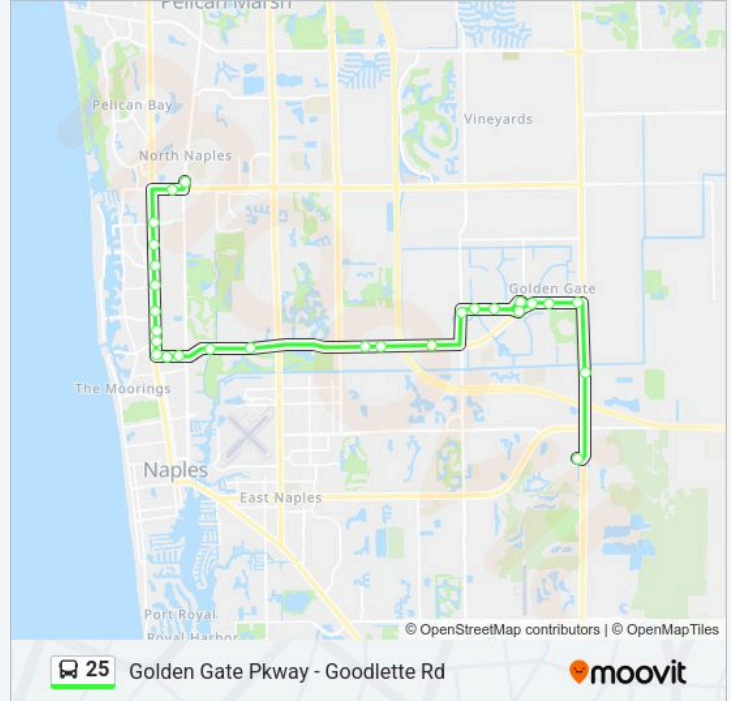

25 Line

Golden Gate Pkwy - Goodlette Rd

Get The App

The 25 bus line (Golden Gate Pkwy - Goodlette Rd) has 2 routes. For regular weekdays, their operation hours are:
(1) Super Walmart→Panther Ln: 4:20 AM-3:20 PM(2) Panther Ln→Super Walmart: 5:00 AM-4:11 PM
Use the Moovit App to find the closest 25 bus station near you and find out when is the next 25 bus arriving.

Direction: Super Walmart→Panther Ln

27 stops

[VIEW LINE SCHEDULE](#)

Super Walmart
City Gate Blvd
951
43rd Ln SW
Coral Palms
Coronado Pkwy
Gg Community
Hunter Blvd
54th Terrace SW
Copper Leaf Ln
60th St SW
66th St SW
68th St SW
Estuary Blvd
Freedom Park
Goodlette-Frank
High School
Golden Gate Pkw
Diana Ave
26th Ave N
Creech Rd

25 bus Info**Direction:** Super Walmart→Panther Ln**Stops:** 27**Trip Duration:** 47 min**Line Summary:**

- Ohio Dr
- Michigan Ave
- Shady Rest Ln
- Granada Blvd
- Pine Ridge Ct
- Panther Ln

Direction: Panther Ln→Super Walmart

24 stops
[VIEW LINE SCHEDULE](#)

- Panther Ln
- Carribbean Rd
- Neopolitan Way
- Park Shore
- Park Shore Dr
- Anchor Rode Dr
- Harbour Dr
- Mooring Line Dr
- 10th St N
- Fleischman Park
- Bear Paw Trl
- Naples Grande
- 68th St SW
- 66th St SW
- 60th St SW
- 58th St SW
- 53rd St SW
- 50th St SW