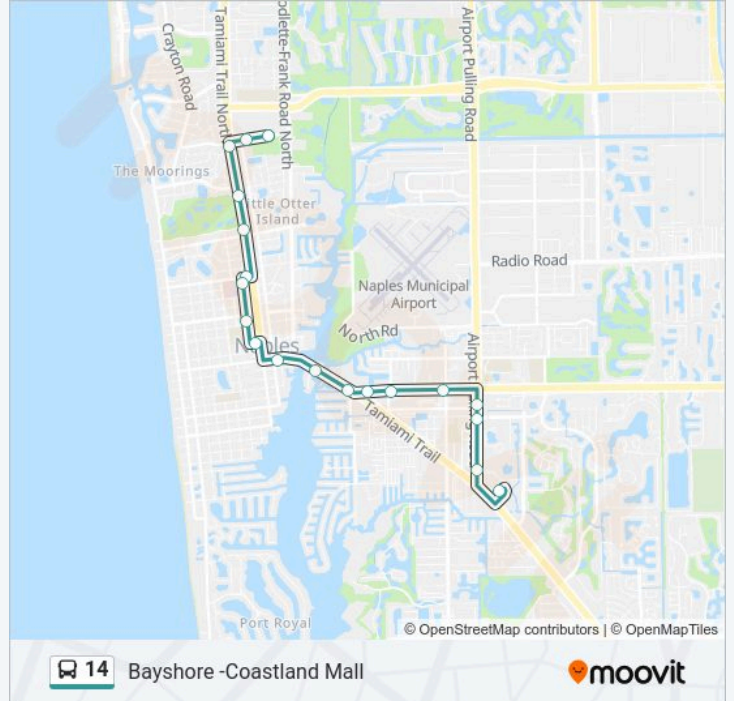

 **14 Line****Bayshore -Coastland Mall**[Get The App](#)

The 14 bus line (Bayshore -Coastland Mall) has 2 routes. For regular weekdays, their operation hours are:
(1) Coastland Mall→Govt Center: 6:58 AM-5:13 PM(2) Govt Center→Coastland Mall: 6:30 AM-4:40 PM
Use the Moovit App to find the closest 14 bus station near you and find out when is the next 14 bus arriving.

Direction: Coastland Mall→Govt Center

19 stops

[VIEW LINE SCHEDULE](#)

Coastland Mall
10th St N
Fleischmann Bd
Banyan Blvd
7th Ave N
Us 41
8th St N
Central Ave
3rd Ave S
10th St S
River Point Dr
Sandpiper St
Us 41
Commercial Dr
Shadowlawn Dr
Connecticut Ave
Glades Blvd
Us 41
Govt Center

14 bus Info**Direction:** Coastland Mall→Govt Center**Stops:** 19**Trip Duration:** 21 min**Line Summary:**

Direction: Govt Center → Coastland Mall

25 stops

[VIEW LINE SCHEDULE](#)

- Govt Center
- Espinal Blvd
- Palm Dr
- Guilford Rd
- Lakewood Blvd
- Thomasson Ln
- Us 41
- Xeric Ln
- Lombardy Ln
- Verity Ln
- Bayshore Dr
- Jeepers Dr
- Van Buren Ave
- Sabal Ct
- Us 41
- Shadowlawn Dr
- Commercial Dr
- Frederick St

14 bus Info

Direction: Govt Center → Coastland Mall

Stops: 25

Trip Duration: 31 min

Line Summary:

Davis Blvd

3rd Ave S

Central Ave