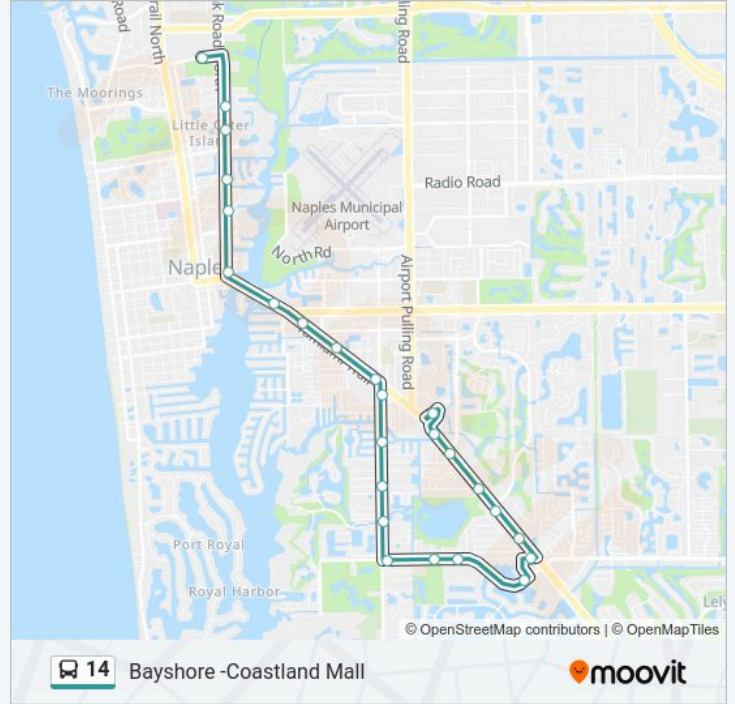

Direction: Coastland Mall→Govt Center

19 stops

[VIEW LINE SCHEDULE](#)

Coastland Mall
10th St N
Fleischmann Bd
Banyan Blvd
7th Ave N
Us 41
8th St N
Central Ave
3rd Ave S
10th St S
River Point Dr
Sandpiper St
Us 41
Commercial Dr
Shadowlawn Dr
Connecticut Ave
Glades Blvd
Us 41
Govt Center

14 bus Info**Direction:** Coastland Mall→Govt Center**Stops:** 19**Trip Duration:** 21 min**Line Summary:**

Direction: Govt Center → Coastland Mall

25 stops

[VIEW LINE SCHEDULE](#)

- Govt Center
- Espinal Blvd
- Palm Dr
- Guilford Rd
- Lakewood Blvd
- Thomasson Ln
- Us 41
- Xeric Ln
- Lombardy Ln
- Verity Ln
- Bayshore Dr
- Jeepers Dr
- Van Buren Ave
- Sabal Ct
- Us 41
- Shadowlawn Dr
- Commercial Dr
- Frederick St

14 bus Info

Direction: Govt Center → Coastland Mall

Stops: 25

Trip Duration: 31 min

Line Summary:

Davis Blvd

3rd Ave S

Central Ave

5th Ave N

10th Ave N

Goodlette Post

Coastland Mall

14 bus time schedules and route maps are available in an offline PDF at moovitapp.com. Use the Moovit App to see live bus times, train schedule or subway schedule, and step-by-step directions for all public transit in Lee County.