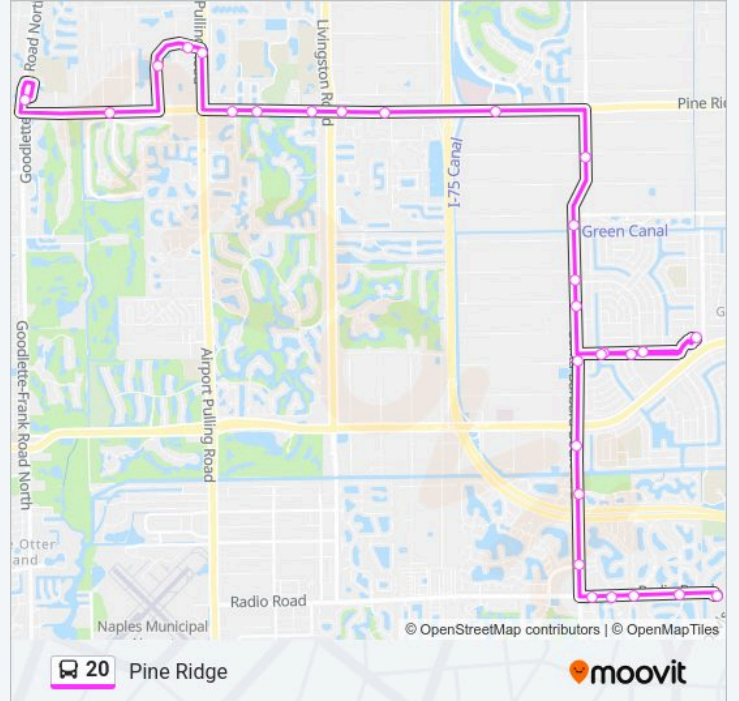

Gg Community

Hunter Blvd

54th Terrace SW

Copper Leaf Ln

Golden Gate Pkw

Prince Adrew Bd

Devonshire Blvd

Santa Clara Dr

Plantation Cir

Sabal Lakes Dr

Madison Park

Cat Ops

20 bus time schedules and route maps are available in an offline PDF at moovitapp.com. Use the Moovit App to see live bus times, train schedule or subway schedule, and step-by-step directions for all public transit in Lee County.

© 2025 Moovit - All Rights Reserved