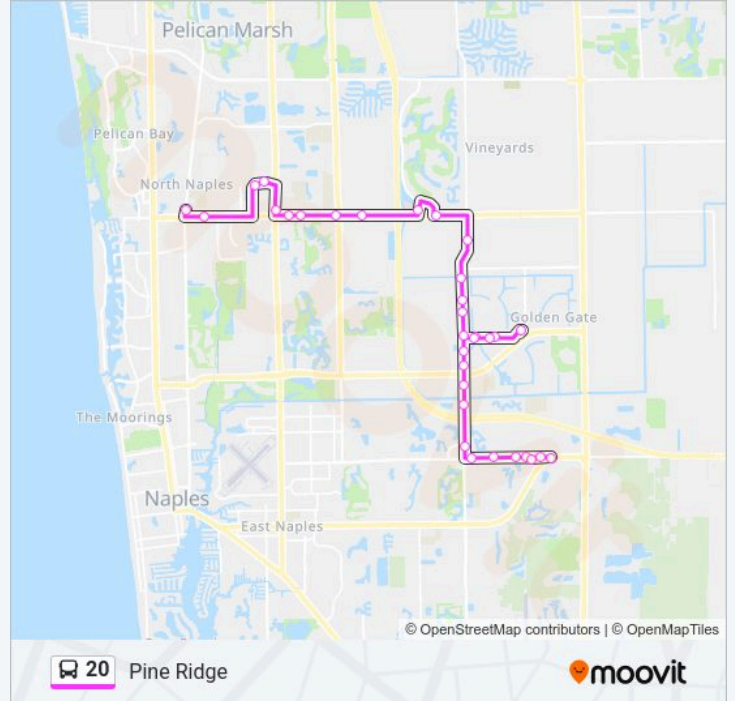

Tallwood Way

Vineyards Blvd

Phys. Reg

Whippoorwill Ln

Livingston Rd

Summerwind Dr

Grand Cypress

Ymca Rd

Hollywood Dr

Hollywood Dr

Pine Ridge

Panther Ln

Direction: Panther Ln→Cat Ops

29 stops

[VIEW LINE SCHEDULE](#)

Panther Ln

Forest Lake Bd

Hollywood Dr

Hollywood Dr

Naples Blvd

Carillon Place

Kensington Park

La Costa Cir

Livingston Rd

Whipporwill Ln

Napa Blvd

Dogwood Way

16th Pl SW

Hunter Blvd

Seagrass Ln

54th Terrace SW

52nd Terrace SW

20 bus Time Schedule

Panther Ln→Cat Ops Route Timetable:

Monday	6:40 AM-6:00 PM
Tuesday	6:40 AM-6:00 PM
Wednesday	6:40 AM-6:00 PM
Thursday	6:40 AM-6:00 PM
Friday	6:40 AM-6:00 PM
Saturday	6:40 AM-6:00 PM
Sunday	8:15 AM-2:30 PM

20 bus Info

Direction: Panther Ln→Cat Ops

Stops: 29

Trip Duration: 39 min

Line Summary: