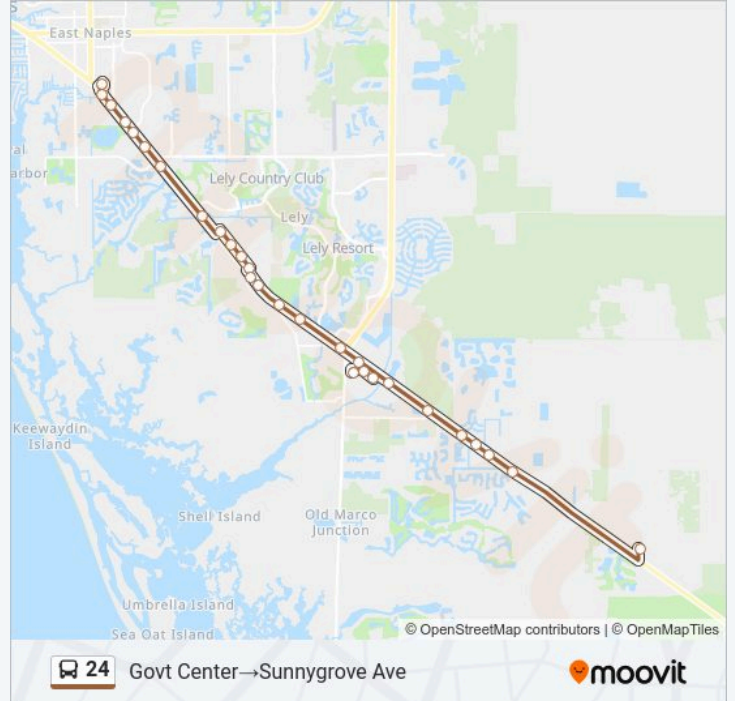

**Direction: Govt Center → Sunnygrove Ave**

28 stops

[VIEW LINE SCHEDULE](#)

- Govt Center
- Espinal Blvd
- Palm Dr
- Guilford Rd
- Lakewood Blvd
- Thomasson Ln
- Thomasson Dr
- Treviso Bay Bd
- Johns St
- Holland St
- Hardee St
- Broward St
- Treetops Dr
- South West Blvd
- Barefoot Rd
- Habitat Rd
- Price St
- Trail Ridge Rd

**24 bus Info**

**Direction:** Govt Center → Sunnygrove Ave

**Stops:** 28

**Trip Duration:** 35 min

**Line Summary:**

Trail Ridge Rd  
 Koinonia Dr  
 Super Walmart  
 Henderson Dr  
 Manatee  
 Imp Wilderness  
 Jery Ann Ln  
 Apalachee St  
 Sandpiper Dr  
 Sunnygrove Ave

**Direction: Govt Center → Super Walmart**  
 21 stops  
[VIEW LINE SCHEDULE](#)

Govt Center  
 Espinal Blvd  
 Palm Dr  
 Guilford Rd  
 Lakewood Blvd  
 Thomasson Ln  
 Thomasson Dr  
 Treviso Bay Bd  
 Johns St  
 Holland St  
 Hardee St  
 Broward St  
 Treetops Dr  
 South West Blvd  
 Barefoot Rd  
 Habitat Rd  
 Price St  
 Trail Ridge Rd