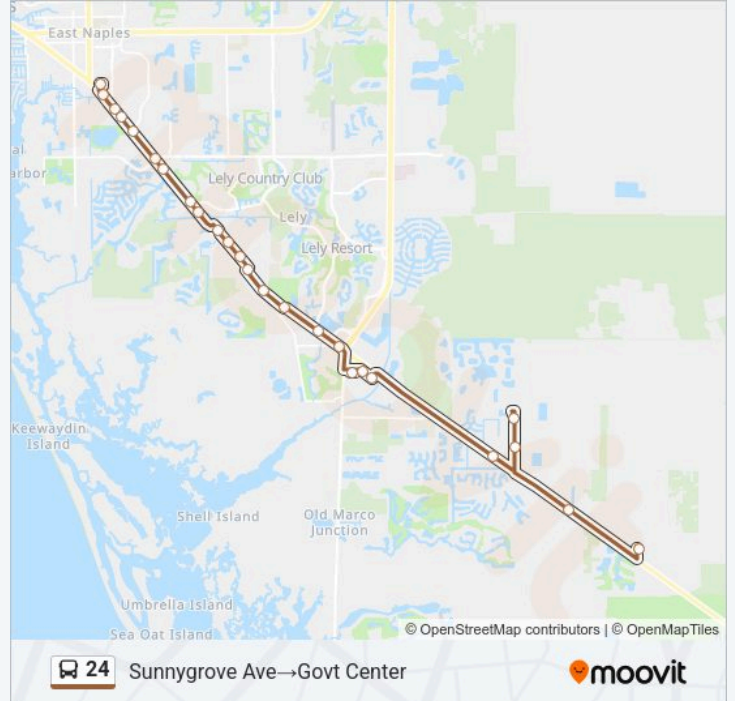

**24 bus Info**

**Direction:** Sunnygrove Ave→Govt Center

**Stops:** 25

**Trip Duration:** 45 min

**Line Summary:**

- Valley Stream
- Rattlesnake Rd
- Lakewood Blvd
- Guilford Rd
- Naples Towne Ct
- Walmart Us 41
- Govt Center

**Direction: Govt Center → Sunnygrove Ave**

28 stops

[VIEW LINE SCHEDULE](#)

- Govt Center
- Espinal Blvd
- Palm Dr
- Guilford Rd
- Lakewood Blvd
- Thomasson Ln
- Thomasson Dr
- Treviso Bay Bd
- Johns St
- Holland St
- Hardee St
- Broward St
- Treetops Dr
- South West Blvd
- Barefoot Rd
- Habitat Rd
- Price St
- Trail Ridge Rd

**24 bus Info**

**Direction:** Govt Center → Sunnygrove Ave

**Stops:** 28

**Trip Duration:** 35 min

**Line Summary:**

Trail Ridge Rd  
 Koinonia Dr  
 Super Walmart  
 Henderson Dr  
 Manatee  
 Imp Wilderness  
 Jery Ann Ln  
 Apalachee St  
 Sandpiper Dr  
 Sunnygrove Ave

**Direction: Govt Center → Super Walmart**  
 21 stops  
[VIEW LINE SCHEDULE](#)

Govt Center  
 Espinal Blvd  
 Palm Dr  
 Guilford Rd  
 Lakewood Blvd  
 Thomasson Ln  
 Thomasson Dr  
 Treviso Bay Bd  
 Johns St  
 Holland St  
 Hardee St  
 Broward St  
 Treetops Dr  
 South West Blvd  
 Barefoot Rd  
 Habitat Rd  
 Price St  
 Trail Ridge Rd