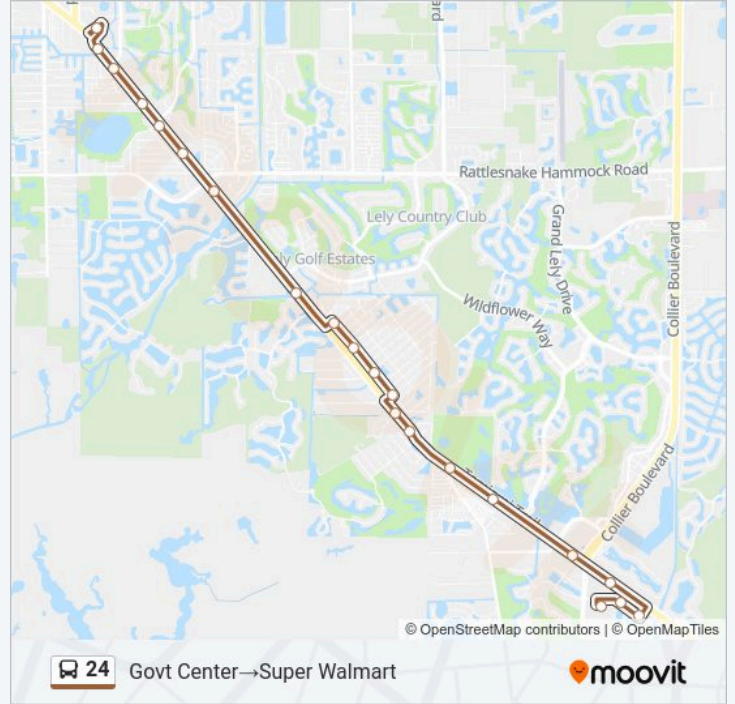

**Direction: Govt Center → Super Walmart**  
 21 stops  
[VIEW LINE SCHEDULE](#)

Govt Center  
 Espinal Blvd  
 Palm Dr  
 Guilford Rd  
 Lakewood Blvd  
 Thomasson Ln  
 Thomasson Dr  
 Treviso Bay Bd  
 Johns St  
 Holland St  
 Hardee St  
 Broward St  
 Treetops Dr  
 South West Blvd  
 Barefoot Rd  
 Habitat Rd  
 Price St  
 Trail Ridge Rd

**24 bus Time Schedule**

Govt Center → Super Walmart Route Timetable:

Monday	7:00 AM-6:20 PM
Tuesday	7:00 AM-6:20 PM
Wednesday	7:00 AM-6:20 PM
Thursday	7:00 AM-6:20 PM
Friday	7:00 AM-6:20 PM
Saturday	7:30 AM-6:20 PM
Sunday	8:30 AM-2:15 PM

**24 bus Info**

**Direction:** Govt Center → Super Walmart  
**Stops:** 21  
**Trip Duration:** 27 min  
**Line Summary:**

Trail Ridge Rd

Koinonia Dr

Super Walmart

24 bus time schedules and route maps are available in an offline PDF at [moovitapp.com](https://moovitapp.com). Use the Moovit App to see live bus times, train schedule or subway schedule, and step-by-step directions for all public transit in Lee County.