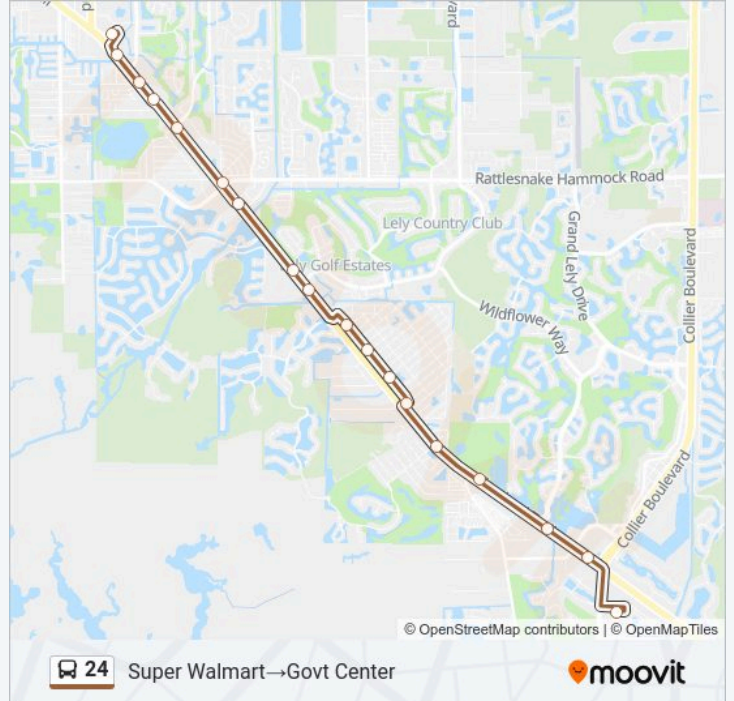

Direction: Super Walmart → Govt Center

18 stops

[VIEW LINE SCHEDULE](#)

- Super Walmart
- Celeste Dr
- Lely Resort Bd
- Eagle Lakes
- Whistler Cove
- Us 41
- Hardee St
- Holland St
- Johns St
- St Andrews Blvd
- St. Andrews Bd
- Valley Stream
- Rattlesnake Rd
- Lakewood Blvd
- Guilford Rd
- Naples Towne Ct
- Walmart Us 41
- Govt Center

24 bus Time Schedule

Super Walmart → Govt Center Route Timetable:

Monday	7:26 AM-6:47 PM
Tuesday	7:26 AM-6:47 PM
Wednesday	7:26 AM-6:47 PM
Thursday	7:26 AM-6:47 PM
Friday	7:26 AM-6:47 PM
Saturday	7:55 AM-6:47 PM
Sunday	8:55 AM-2:42 PM

24 bus Info

Direction: Super Walmart → Govt Center

Stops: 18

Trip Duration: 27 min

Line Summary:

**Direction: Sunnygrove Ave→Govt Center**

25 stops

[VIEW LINE SCHEDULE](#)

Sunnygrove Ave

Us 41

James Rd

Emperor Ln

Joseph Ct

Trail Ridge Rd

Koinonia Dr

Super Walmart