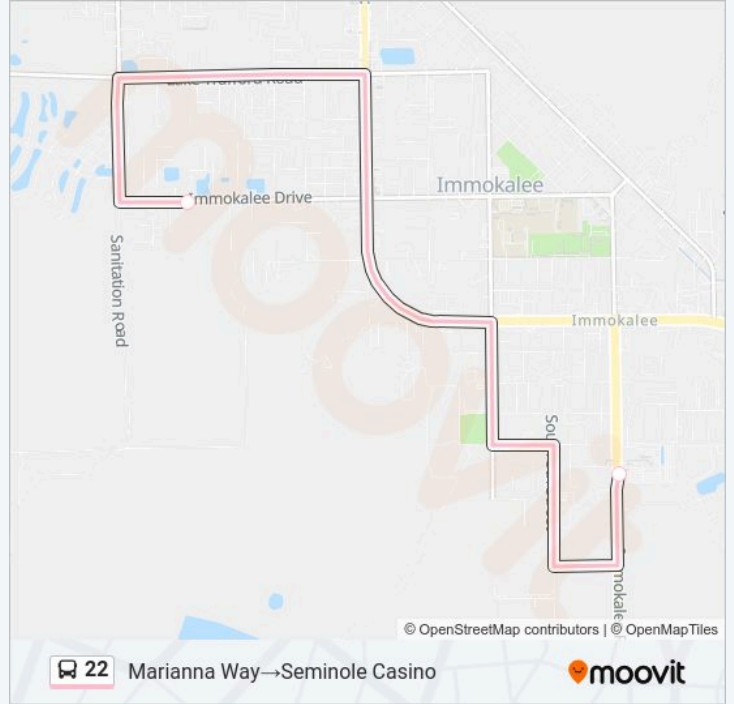

Use the Moovit App to find the closest 22 bus station near you and find out when is the next 22 bus arriving.

Direction: Health Dept→Roberts Center

29 stops

[VIEW LINE SCHEDULE](#)

- Health Dept
- Escambia St
- Hendry St
- Kissimmee St
- Nassau St
- Marrion Feather
- Carson Rd
- Eden Ave
- Lake Trafford
- Lake Trafford
- Little League
- Christianterrac
- Bass Rd
- Miraham Place
- Miraham Terrace
- Lake Trafford
- Lake Trafford
- Bush St W
- Franklin Ct
- Carson Rd
- Marianna Way

22 bus Info

Direction: Roberts Center→Health Dept

Stops: 35

Trip Duration: 39 min

Line Summary:

Jones St
 Colorado Ave
 Immokalee Gvt
 Main St. & 2nd St.
 11th St
 New Harvest Rd
 Farm Worker Way
 Chadwick Cir
 Agriculture Way
 Farm Worker Way
 Farm Workers
 New Harvest Rd
 New Harvest Rd
 Cr846
 9th St E
 Pine St
 Health Dept

Direction: Marianna Way→Seminole Casino

2 stops
[VIEW LINE SCHEDULE](#)

Marianna Way
 Seminole Casino

22 bus Time Schedule

Marianna Way→Seminole Casino Route Timetable:

Monday	6:10 AM
Tuesday	6:10 AM
Wednesday	6:10 AM
Thursday	6:10 AM
Friday	6:10 AM
Saturday	6:10 AM
Sunday	Not Operational

22 bus Info

Direction: Marianna Way→Seminole Casino
Stops: 2
Trip Duration: 9 min
Line Summary:

22 bus time schedules and route maps are available in an offline PDF at moovitapp.com. Use the Moovit App to see live bus times, train schedule or subway schedule, and step-by-step directions for all public transit in Lee County.