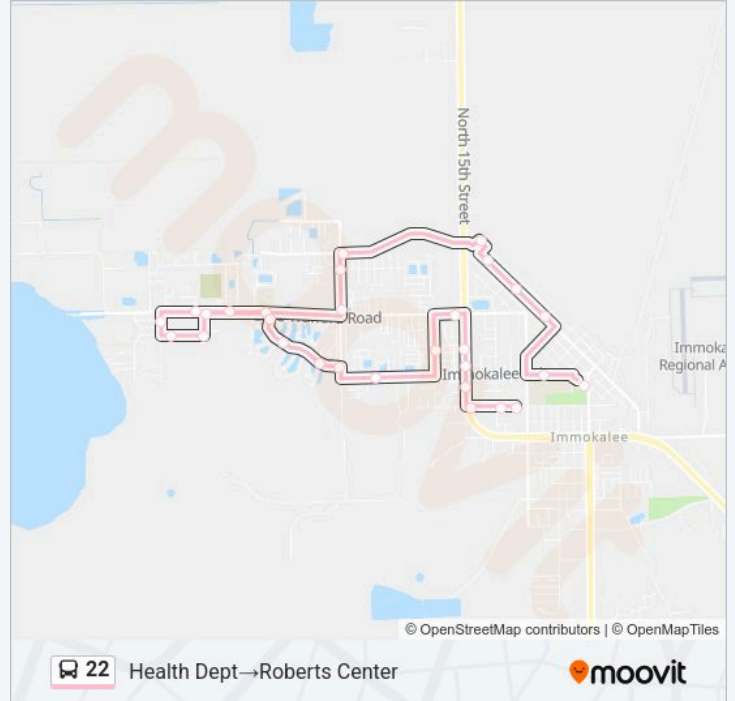

Use the Moovit App to find the closest 22 bus station near you and find out when is the next 22 bus arriving.

Direction: Health Dept→Roberts Center

29 stops

[VIEW LINE SCHEDULE](#)

- Health Dept
- Escambia St
- Hendry St
- Kissimmee St
- Nassau St
- Marrion Feather
- Carson Rd
- Eden Ave
- Lake Trafford
- Lake Trafford
- Little League
- Christianterrac
- Bass Rd
- Miraham Place
- Miraham Terrace
- Lake Trafford
- Lake Trafford
- Bush St W
- Franklin Ct
- Carson Rd
- Marianna Way

22 bus Info

Direction: Health Dept→Roberts Center

Stops: 29

Trip Duration: 34 min

Line Summary:

7th Ave

Lake Trafford

8th Ave

5th Ave

Immokalee Dr

Roberts Ave

N 11th St

Roberts Center

Direction: Roberts Center→Health Dept

35 stops

[VIEW LINE SCHEDULE](#)

Roberts Center

Roberts Ave

W Main St

Boston Ave

Colorado Ave

W Delaware Ave

Palmetto Ave

Stokes Ave