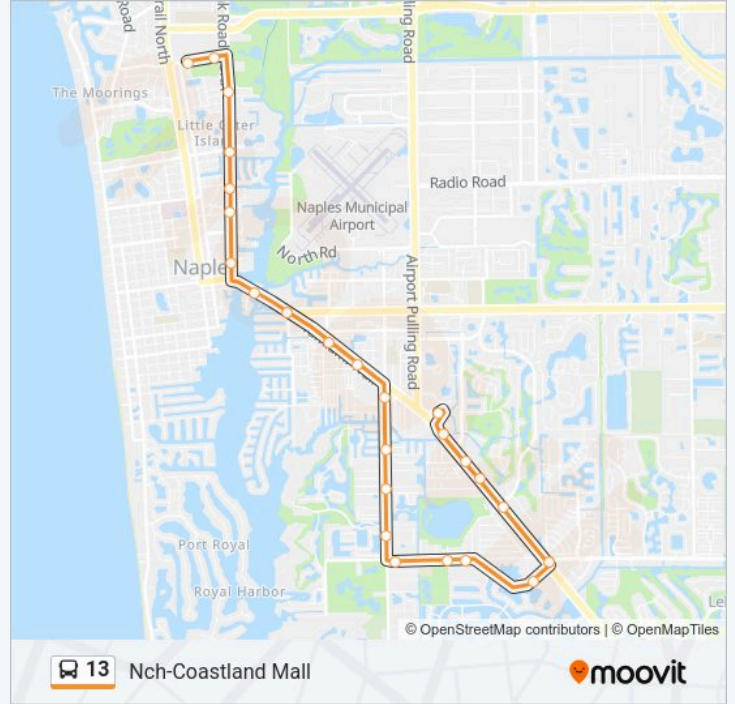

13 Line**Nch-Coastland Mall**[Get The App](#)

The 13 bus line (Nch-Coastland Mall) has 2 routes. For regular weekdays, their operation hours are:

(1) Govt Center→10th St N: 6:05 AM-6:05 PM(2) 10th St N→Govt Center: 6:25 AM-6:31 PM

Use the Moovit App to find the closest 13 bus station near you and find out when is the next 13 bus arriving.

Direction: Govt Center→10th St N

18 stops

[VIEW LINE SCHEDULE](#)

Govt Center
 Airport Pulling
 Great Blue Dr
 Glades Blvd
 Airport Pulling
 Shadowlawn Dr
 Brookside Dr
 Davis Blvd
 Goodlette-Frank
 10th St
 Cvs Pharmacy
 1st Ave S
 Nch
 5th Ave N
 8th Ave N
 12th Ave N
 Fleishmann Blvd
 10th St N

13 bus Info**Direction:** Govt Center→10th St N**Stops:** 18**Trip Duration:** 24 min**Line Summary:**

Direction: 10th St N → Govt Center

25 stops

[VIEW LINE SCHEDULE](#)

- 10th St N
- Fleischman Park
- 14th Ave N
- 7th Ave N
- 5th Ave N
- Central Ave
- 3rd Ave S
- River Point Dr
- Sandpiper St
- Palm St
- Pine St
- Us 41
- Shoreview Dr
- Van Buren Ave
- Windstar Blvd
- Bayshore Dr
- E Naples Park
- Lombardy Ln

13 bus Info

Direction: 10th St N → Govt Center

Stops: 25

Trip Duration: 28 min

Line Summary:

Hammock Cove
Rattlesnake Rd
Lakewood Blvd
Guilford Rd
Naples Towne Ct
Walmart Us 41
Govt Center

13 bus time schedules and route maps are available in an offline PDF at moovitapp.com. Use the Moovit App to see live bus times, train schedule or subway schedule, and step-by-step directions for all public transit in Lee County.