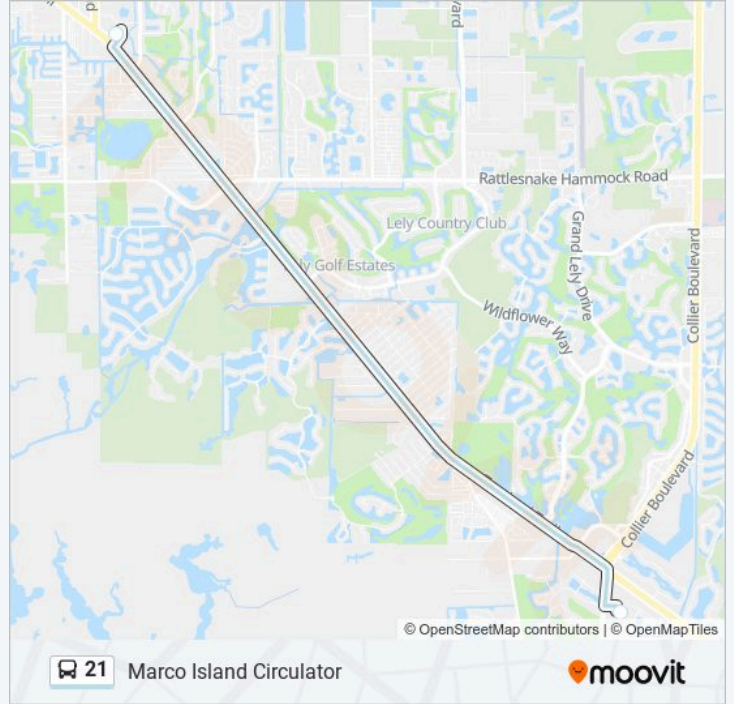

**21 bus Info**

**Direction:** Super Walmart → Cat Ops Garage

**Stops:** 2

**Trip Duration:** 5 min

**Line Summary:**

**Direction: Super Walmart → Govt Center**  
 2 stops  
[VIEW LINE SCHEDULE](#)

- Super Walmart
- Govt Center

**21 bus Info**  
**Direction:** Super Walmart → Govt Center  
**Stops:** 2  
**Trip Duration:** 18 min  
**Line Summary:**

21 bus time schedules and route maps are available in an offline PDF at [moovitapp.com](https://moovitapp.com). Use the Moovit App to see live bus times, train schedule or subway schedule, and step-by-step directions for all public transit in Lee County.