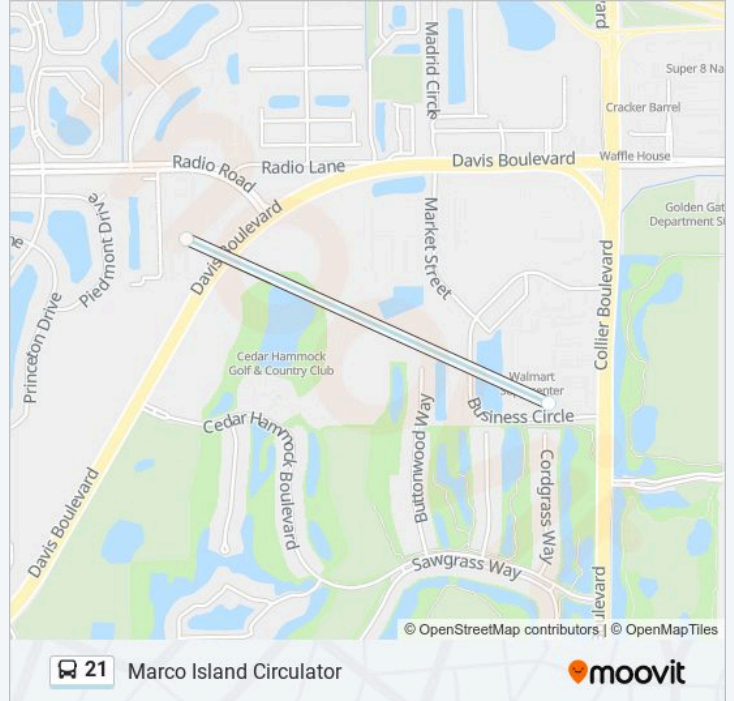

### 21 bus Info

**Direction:** Cat Ops → Cat Ops Garage

**Stops:** 2

**Trip Duration:** 1 min

**Line Summary:**

**Direction: Cat Ops Garage→Super Walmart**

2 stops

[VIEW LINE SCHEDULE](#)

Cat Ops Garage

Super Walmart

**21 bus Time Schedule**

Cat Ops Garage→Super Walmart Route Timetable:

Sunday	5:55 AM - 5:55 PM
Monday	5:55 AM
Tuesday	5:55 AM
Wednesday	5:55 AM
Thursday	5:55 AM
Friday	5:55 AM
Saturday	5:55 AM - 5:55 PM

**21 bus Info**

**Direction:** Cat Ops Garage→Super Walmart

**Stops:** 2

**Trip Duration:** 5 min

**Line Summary:**

**Direction: Cat Ops Garage→Super Walmart**  
 2 stops  
[VIEW LINE SCHEDULE](#)

- Cat Ops Garage
- Super Walmart

**Direction: Super Walmart → 951 And Winterberry**

17 stops

[VIEW LINE SCHEDULE](#)

- Super Walmart
- Manatee Rd
- Shell Island Rd
- Isle Of Capri
- N Barfield Dr
- E Elkcam Cir
- W Elkcam Cir
- Saturn Ct
- San Marco Rd
- Maple Ave
- Marriott
- Hilton Marco
- Winterberry Dr
- Sandpiper
- Swallow Ave
- S Collier Blvd
- 951 And Winterberry