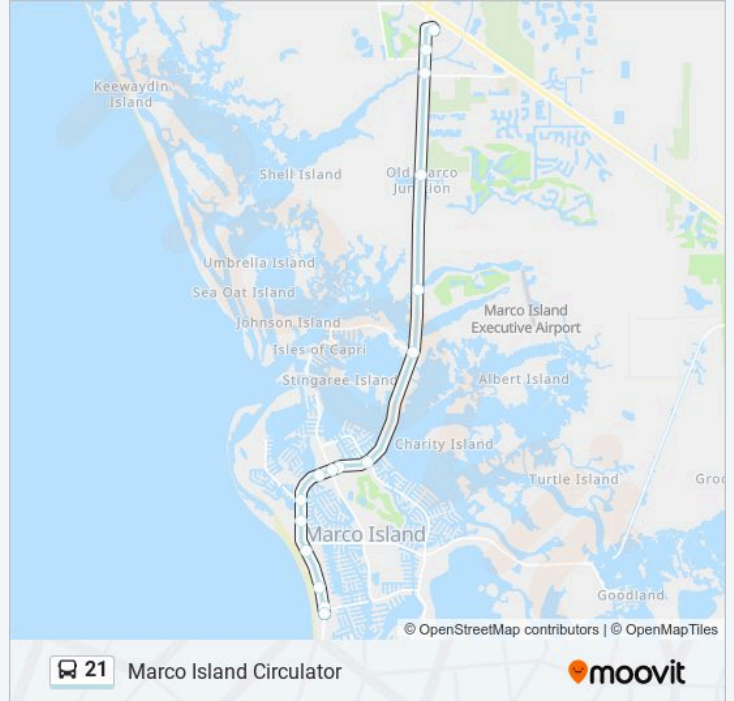

W Elkcam Cir

Bald Eagle Dr

E Elkcam Cir

N Barfield Dr

Isle Of Capri

Mainsail Dr

Port Au Prince

Manatee Rd

Henderson Creek

Super Walmart

**21 bus Time Schedule**

951 And Winterberry→Super Walmart Route

Timetable:

Sunday	3:31 PM
Monday	3:31 PM
Tuesday	3:31 PM
Wednesday	3:31 PM
Thursday	3:31 PM
Friday	3:31 PM
Saturday	3:31 PM

**21 bus Info**

**Direction:** 951 And Winterberry→Super Walmart

**Stops:** 16

**Trip Duration:** 27 min

**Line Summary:**

**Direction: 951 And Winterberry→Super Walmart**

20 stops

[VIEW LINE SCHEDULE](#)

- 951 And Winterberry
- Winterberry Dr
- Marriott
- San Marco Rd
- Saturn Ct
- Caribbean Ct
- W Elkcam Cir
- Bald Eagle Dr
- E Elkcam Cir
- N Barfield Dr
- Isle Of Capri
- Mainsail Dr
- Port Au Prince
- Manatee Rd
- Henderson Creek
- Super Walmart
- Us41
- Veronawalk Blvd