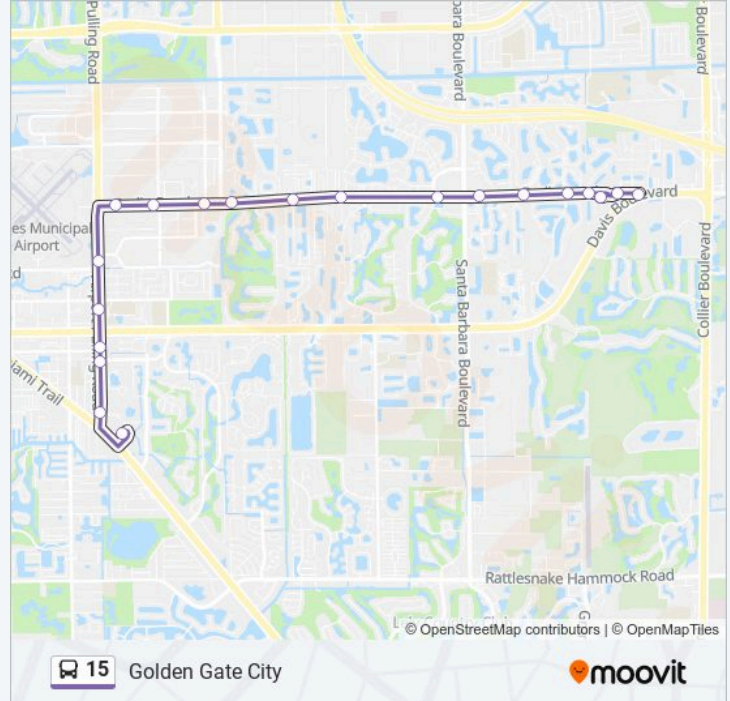

- Cat Ops
- Radio Rd
- Radio Lane
- Robin Hood Cir
- Sanctuary Dr
- Gabriel Cir
- Berkshire Pine
- Berkshire Comm
- Tina Ln
- San Marcos Blvd
- Livingston Rd
- Commercial Blvd
- Industrial Blvd
- Airport Rd
- North Rd (Dmv)
- Estey Ave
- Connecticut Ave
- Glades Blvd

Stops: 20

Trip Duration: 18 min

Line Summary:

Us 41

Govt Center

Direction: Cat Ops Garage → Cat Ops

2 stops

[VIEW LINE SCHEDULE](#)

15 bus Info

Direction: Govt Center → Waverly Pl

Stops: 35

Trip Duration: 34 min

Line Summary:

Radio Lane

Radio Rd

Robin Hood Cir

15 bus Info

Direction: Waverly Pl → Cat Ops

Stops: 18

Trip Duration: 24 min

Line Summary:

Devonshire Blvd
 Santa Clara Dr
 Plantation Cir
 Sabal Lakes Dr
 Madison Park
 Cat Ops

Direction: Waverly Pl → Govt Center