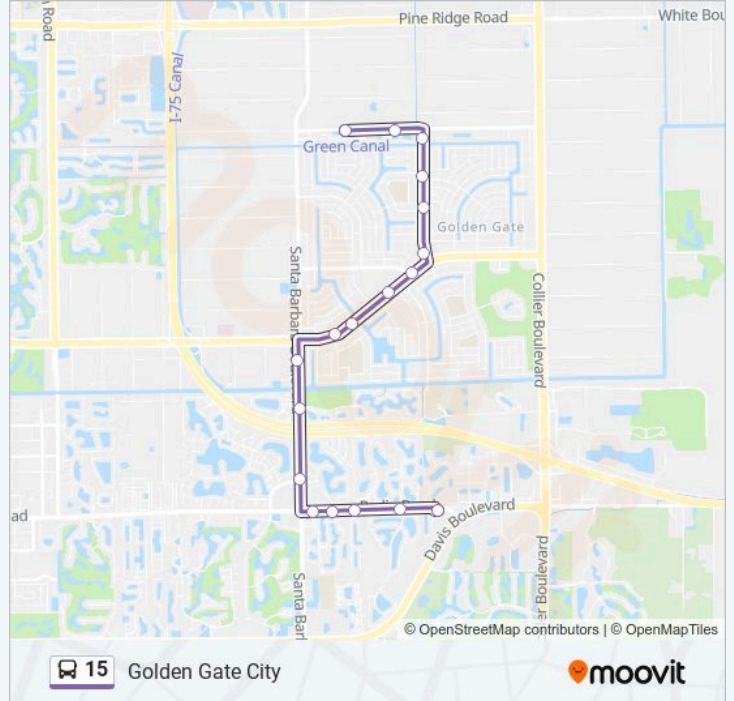

50th St SW

Golden Gate

55th St SW

Golden Gate Pkw

Prince Adrew Bd

15 bus Time Schedule

Waverly Pl → Cat Ops Route Timetable:

Sunday	6:09 PM
Monday	7:54 PM
Tuesday	7:54 PM
Wednesday	7:54 PM
Thursday	7:54 PM
Friday	7:54 PM
Saturday	7:54 PM

15 bus Info

Direction: Waverly Pl → Cat Ops

Stops: 18

Trip Duration: 24 min

Line Summary:

Devonshire Blvd
 Santa Clara Dr
 Plantation Cir
 Sabal Lakes Dr
 Madison Park
 Cat Ops

Direction: Waverly Pl → Govt Center

37 stops
[VIEW LINE SCHEDULE](#)

Waverly Pl
 Whistlers Green
 17th Ave SW
 18th Ct SW
 20th Pl SW
 Golden Gate Pkw
 Coronado Pkwy
 50th St SW
 Golden Gate
 55th St SW
 Golden Gate Pkw
 Prince Adrew Bd
 Devonshire Blvd
 Santa Clara Dr
 Plantation Cir
 Sabal Lakes Dr
 Madison Park
 Cat Ops

15 bus Info

Direction: Waverly Pl → Govt Center
Stops: 37
Trip Duration: 46 min
Line Summary:

Radio Rd

Radio Lane

Robin Hood Cir

Sanctuary Dr

Gabriel Cir

Berkshire Pine