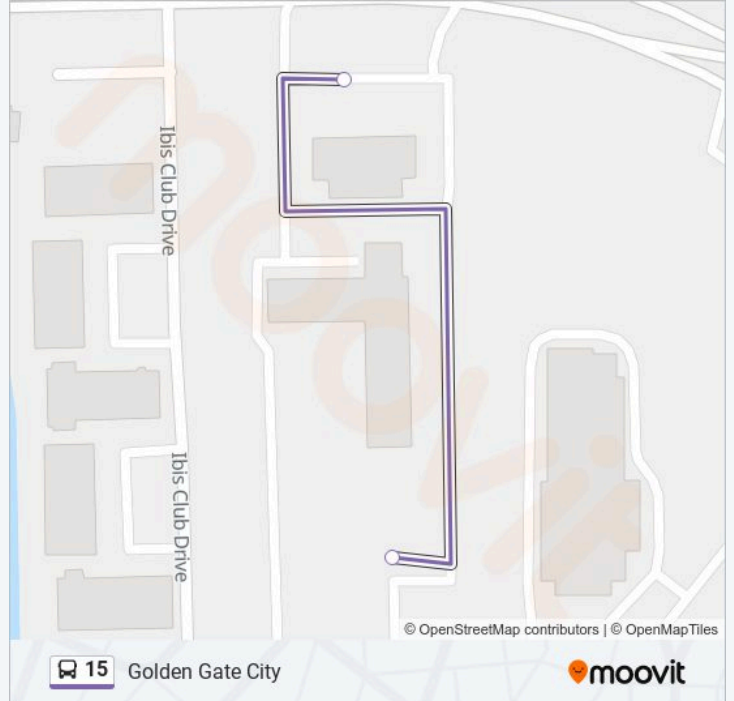

Direction: Cat Ops→Cat Ops Garage

2 stops

[VIEW LINE SCHEDULE](#)

Cat Ops

Cat Ops Garage

15 bus Time Schedule

Cat Ops→Cat Ops Garage Route Timetable:

Sunday	6:33 PM
Monday	8:18 PM
Tuesday	8:18 PM
Wednesday	8:18 PM
Thursday	8:18 PM
Friday	8:18 PM
Saturday	8:18 PM

15 bus Info

Direction: Cat Ops→Cat Ops Garage

Stops: 2

Trip Duration: 1 min

Line Summary:

Direction: Cat Ops→Govt Center

20 stops

[VIEW LINE SCHEDULE](#)

15 bus Info

Direction: Govt Center → Waverly Pl

Stops: 35

Trip Duration: 34 min

Line Summary:

Radio Lane

Radio Rd

Robin Hood Cir

15 bus Info

Direction: Waverly Pl → Cat Ops

Stops: 18

Trip Duration: 24 min

Line Summary:

Devonshire Blvd
 Santa Clara Dr
 Plantation Cir
 Sabal Lakes Dr
 Madison Park
 Cat Ops

Direction: Waverly Pl → Govt Center