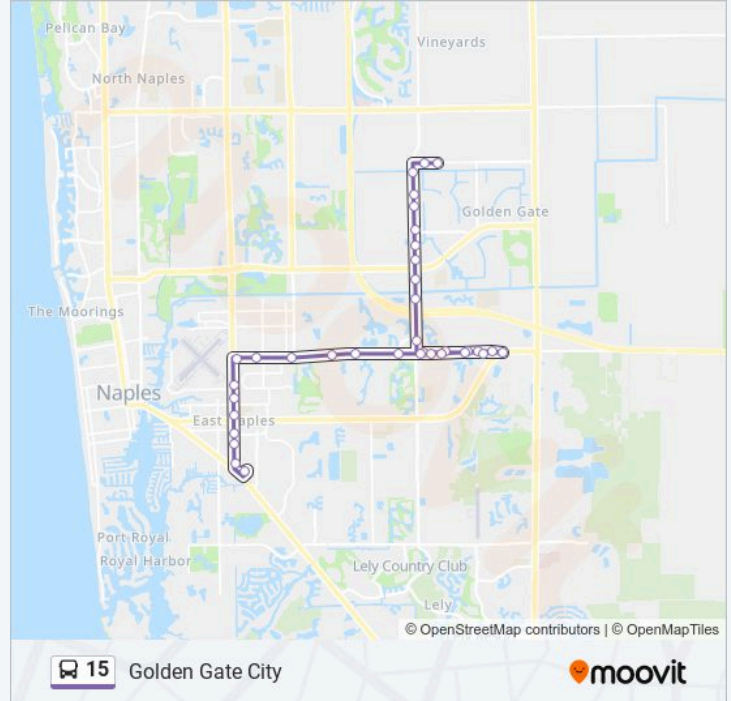

15 bus Info

Direction: Govt Center → Waverly Pl

Stops: 35

Trip Duration: 34 min

Line Summary:

Radio Lane

Radio Rd

Robin Hood Cir

Sanctuary Dr

Gabriel Cir

Berkshire Pine

Berkshire Rd

Recreation Ln

Golden Gate Pk

Golden Gate N

26th Ave SW

Coronado Pkwy

Sea Grass Ln

Hunter Blvd

17th Ave SW

Santa Babara Bd

Waverly Pl

Direction: Waverly Pl → Cat Ops

18 stops