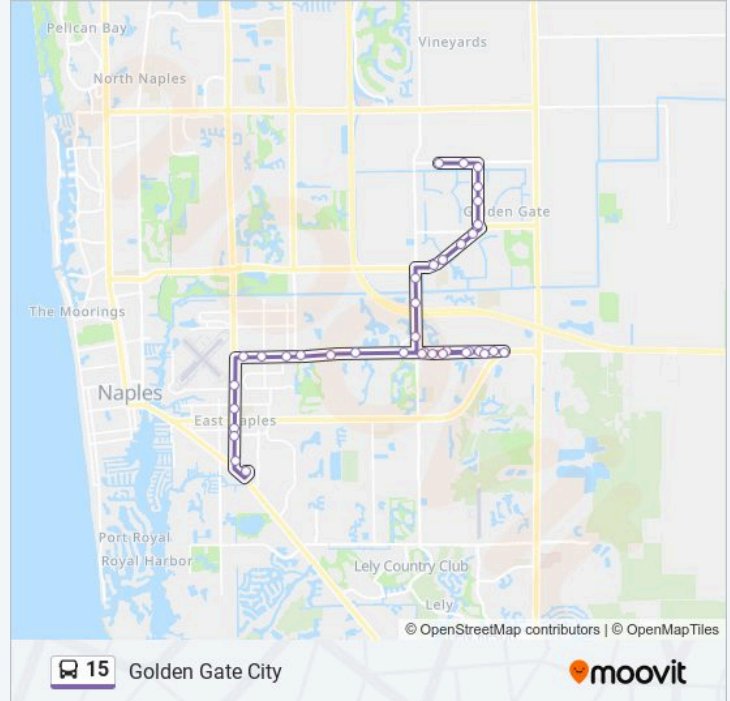

15 bus Info

Direction: Waverly Pl → Cat Ops

Stops: 18

Trip Duration: 24 min

Line Summary:

Devonshire Blvd
 Santa Clara Dr
 Plantation Cir
 Sabal Lakes Dr
 Madison Park
 Cat Ops

Direction: Waverly Pl → Govt Center

15 bus Info

Direction: Waverly Pl → Govt Center
Stops: 37
Trip Duration: 46 min
Line Summary:

Radio Rd

Radio Lane

Robin Hood Cir

Sanctuary Dr

Gabriel Cir

Berkshire Pine

Berkshire Comm

Tina Ln

San Marcos Blvd

Livingston Rd

Commercial Blvd

Industrial Blvd

Airport Rd

North Rd (Dmv)

Estey Ave

Connecticut Ave

Glades Blvd

Us 41

Govt Center

15 bus time schedules and route maps are available in an offline PDF at moovitapp.com. Use the Moovit App to see live bus times, train schedule or subway schedule, and step-by-step directions for all public transit in Lee County.