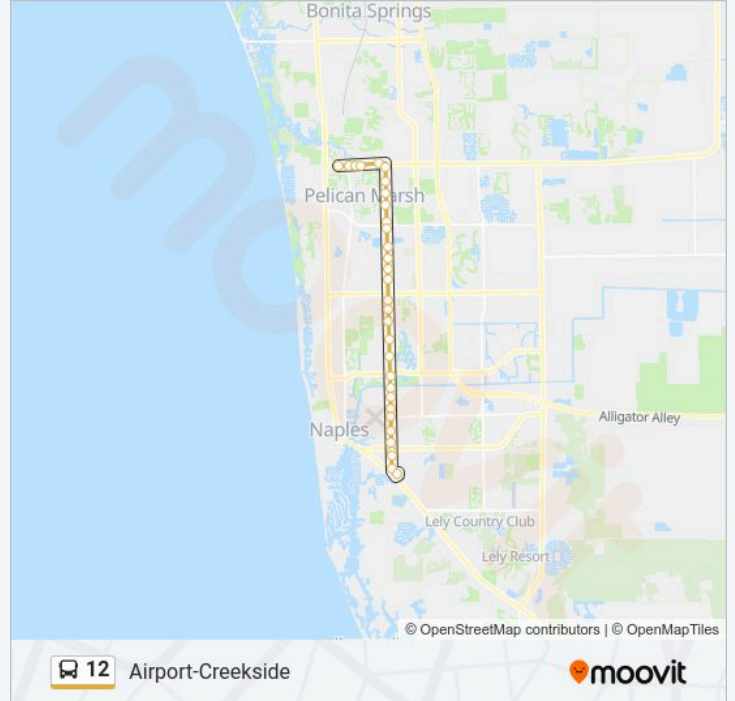

12 Line**Airport-Creekside**

Get The App

The 12 bus line (Airport-Creekside) has 2 routes. For regular weekdays, their operation hours are:
 (1) Creekside Wlinc→Govt Center: 6:41 AM-5:04 PM(2) Govt Center→Creekside Wlinc: 6:05 AM-4:05 PM
 Use the Moovit App to find the closest 12 bus station near you and find out when is the next 12 bus arriving.

Direction: Creekside Wlinc→Govt Center

31 stops

[VIEW LINE SCHEDULE](#)

Creekside Wlinc
 Goodlette
 SW Health Pkwy
 Veterans Park
 Cypress Way E
 Immokalee Rd
 Winding Oaks
 Nottingham Dr
 Pelican Marsh
 Vanderbilt Bch
 Vanderbilt Rd
 Orange Blossom
 Arbour Walk Cir
 C Blvd
 Naples Blvd
 Pine Ridge Cr
 Clubhouse Dr
 Pine Wood Cir
 Poinciana Dr
 Poinciana Elem
 Golden Gate Pkw

12 bus Time Schedule

Creekside Wlinc→Govt Center Route Timetable:

Monday	6:41 AM-5:04 PM
Tuesday	6:41 AM-5:04 PM
Wednesday	6:41 AM-5:04 PM
Thursday	6:41 AM-5:04 PM
Friday	6:41 AM-5:04 PM
Saturday	6:41 AM-5:04 PM
Sunday	8:15 AM-3:07 PM

12 bus Info**Direction:** Creekside Wlinc→Govt Center**Stops:** 31**Trip Duration:** 44 min**Line Summary:**

Longboat Dr
 Horseshoe Dr
 Prospect Ave
 Radio Rd
 North Rd (Dmv)
 Estey Ave
 Connecticut Ave
 Glades Blvd
 Us 41
 Govt Center