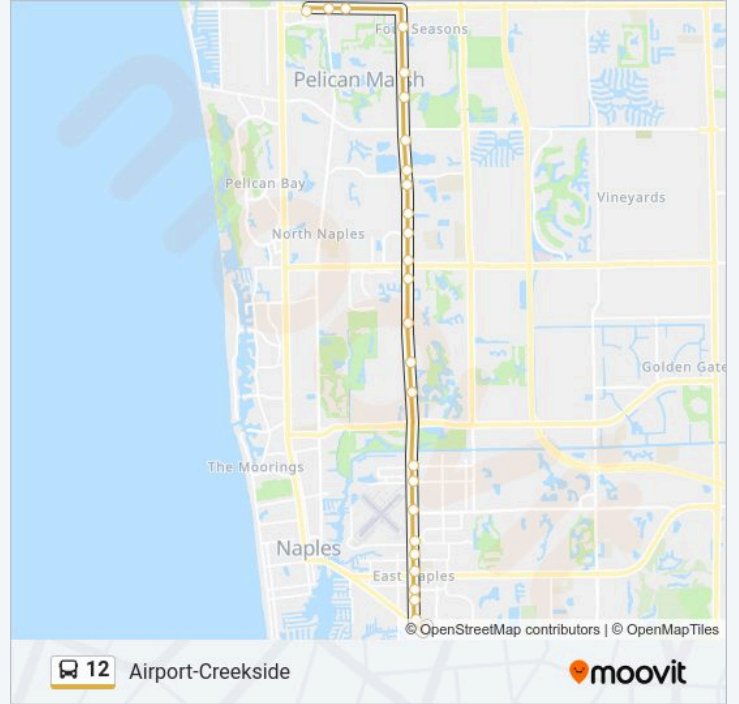

12 Line**Airport-Creekside**

Get The App

The 12 bus line (Airport-Creekside) has 2 routes. For regular weekdays, their operation hours are:
 (1) Creekside Wlinc→Govt Center: 6:41 AM-5:04 PM(2) Govt Center→Creekside Wlinc: 6:05 AM-4:05 PM
 Use the Moovit App to find the closest 12 bus station near you and find out when is the next 12 bus arriving.

12 bus Info**Direction:** Creekside Wlinc→Govt Center**Stops:** 31**Trip Duration:** 44 min**Line Summary:**

Longboat Dr
 Horseshoe Dr
 Prospect Ave
 Radio Rd
 North Rd (Dmv)
 Estey Ave
 Connecticut Ave
 Glades Blvd
 Us 41
 Govt Center

Direction: Govt Center → Creekside Wlinc

26 stops

[VIEW LINE SCHEDULE](#)

Govt Center
 Airport Pulling
 Great Blue Dr
 Glades Blvd
 Davis Blvd
 Hibiscus Ave
 North Rd (Dmv)
 Radio Rd
 Enterprise Ave
 Progress Ave
 Poinciana Elem
 Grey Oaks Blvd
 Europa Dr
 Carillon Place
 Ymca Rd
 Ardisia Ln
 C Blvd
 Lone Oak Blvd

12 bus Info

Direction: Govt Center → Creekside Wlinc

Stops: 26

Trip Duration: 49 min

Line Summary:

Orange Blossom
Vanderbilt Bch
Tiburon Blvd E
Pelican Marsh
Curling Ave
Medical Blvd
North Collier
Creekside Wlinc