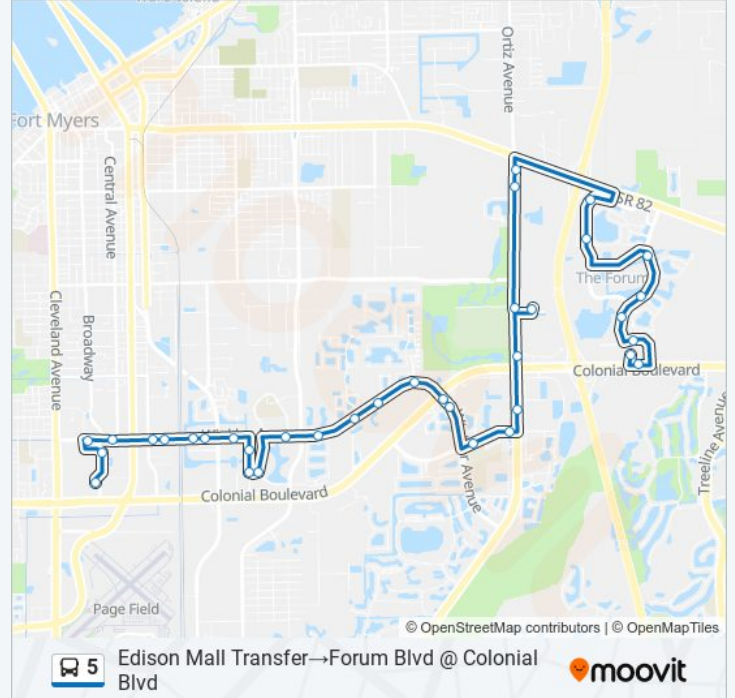

5 bus Info

Direction: Edison Mall Transfer→Forum Blvd @ Colonial Blvd

Stops: 35

Trip Duration: 37 min

Line Summary:

Challenger Blvd@6 Mile Cypress-Eb

6 Mile Cypress @ Colonial Blvd

Ortiz Ave @ Colonial Center Dr

Scotfield St

Ortiz Ave@ Scotfield St-Nb

Lee County Stockade-Eb

Ortiz Ave - Mlk Blvd

Champion Ring Rd @ Hyatt Hotel

Champion Ring Rd @ Forum Pkwy

Forum Blvd @ Warrior Way

Forum Blvd@ Ravello Blvd-Sb

Forum Blvd@ Champion Ring Rd-Sb

Dynasty Dr @ Forum Blvd

Colonial Blvd @ Forum Blvd-Wb

Forum Blvd @ Colonial Blvd

Direction: Forum Blvd @ Colonial Blvd→Edison Mall Transfer

26 stops

[VIEW LINE SCHEDULE](#)

Forum Blvd @ Colonial Blvd

5 bus Info

Direction: Forum Blvd @ Colonial Blvd→Edison Mall Transfer

Stops: 26

Trip Duration: 33 min

Line Summary: