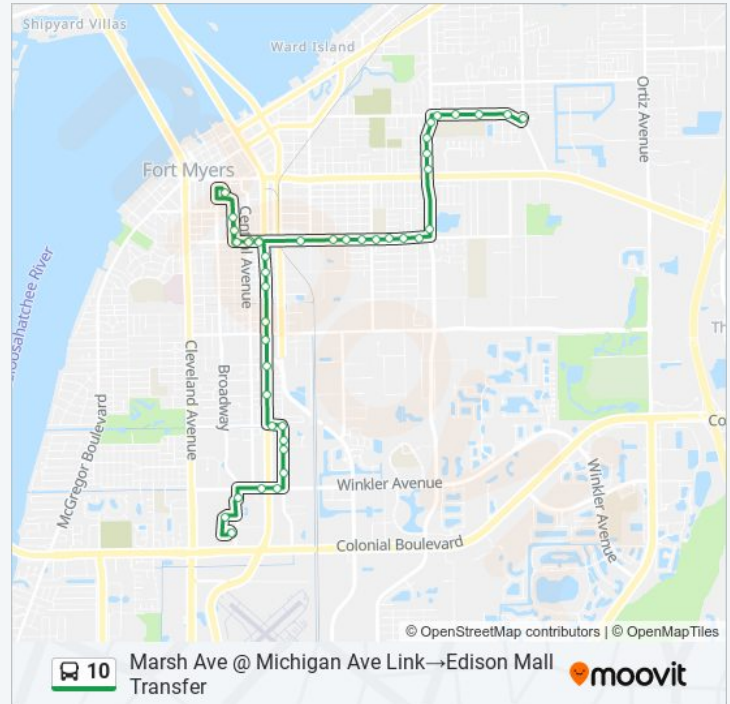

Use the Moovit App to find the closest 10 bus station near you and find out when is the next 10 bus arriving.

Direction: Edison Mall Transfer→Marsh Ave @ Michigan Ave Link

45 stops

[VIEW LINE SCHEDULE](#)

Michigan Ave @ Bert Dr

Michigan Ave@ Diego St-Eb

Health Dept.-Eb

Michigan Ave @ Michigan Ave Link

Michigan Ave @ Marsh Ave

Marsh Ave @ Michigan Ave Link

Direction: Marsh Ave @ Michigan Ave Link→Edison Mall Transfer

Carrell Rd @ Evans Ave

Friday

6:45 AM - 9:25 PM

Saturday

6:45 AM - 9:25 PM

10 bus Info

Direction: Marsh Ave @ Michigan Ave Link→Edison Mall Transfer

Stops: 44

Trip Duration: 35 min

Line Summary:

Evans Ave@ Park Windsor Dr 1-Sb

Evans Ave@ Park Windsor Dr 2-Sb

Evans Ave @ Wnklr Ave

Wnklr Ave @ Fowler St 1

Wnklr Ave @ Fowler St 2

Solomon Blvd @ Wnklr Ave