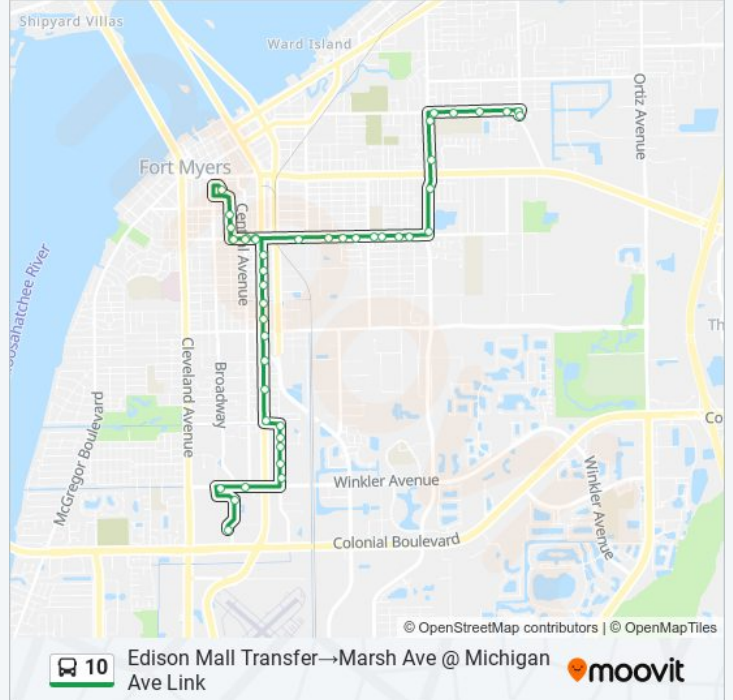

Use the Moovit App to find the closest 10 bus station near you and find out when is the next 10 bus arriving.

Direction: Edison Mall Transfer→Marsh Ave @ Michigan Ave Link

45 stops

[VIEW LINE SCHEDULE](#)

Michigan Ave @ Bert Dr

Michigan Ave@ Diego St-Eb

Health Dept.-Eb

Michigan Ave @ Michigan Ave Link

Michigan Ave @ Marsh Ave

Marsh Ave @ Michigan Ave Link

Direction: Marsh Ave @ Michigan Ave Link→Edison Mall Transfer

44 stops

[VIEW LINE SCHEDULE](#)

Marsh Ave @ Michigan Ave Link

Michigan Ave Link @ Michigan Ave

Health Dept.-Wb

10 bus Time Schedule

Marsh Ave @ Michigan Ave Link→Edison Mall Transfer Route Timetable:

Sunday	Not Operational
Monday	6:45 AM - 9:25 PM
Tuesday	6:45 AM - 9:25 PM
Wednesday	6:45 AM - 9:25 PM
Thursday	6:45 AM - 9:25 PM

Carrell Rd @ Evans Ave

Friday

6:45 AM - 9:25 PM

Saturday

6:45 AM - 9:25 PM

10 bus Info

Direction: Marsh Ave @ Michigan Ave Link→Edison Mall Transfer

Stops: 44