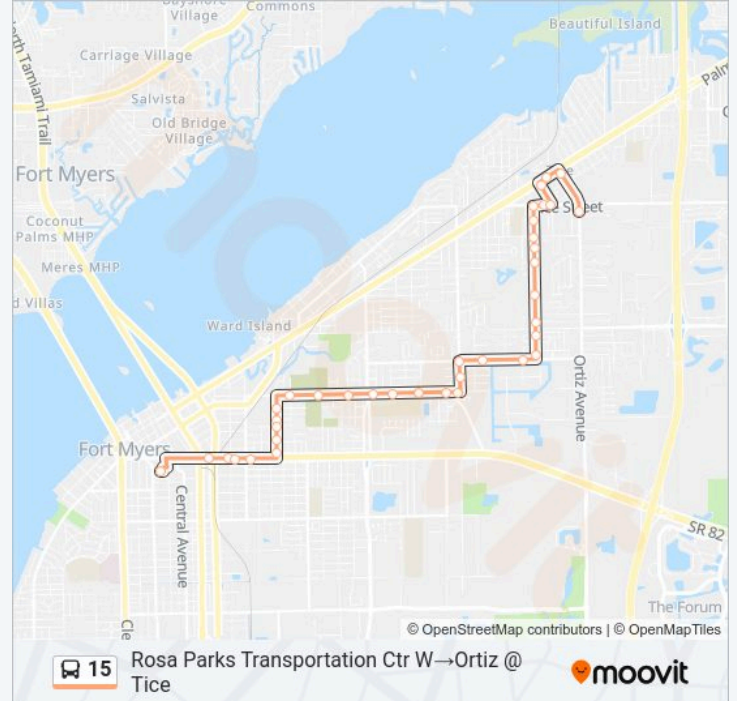

15 bus Info

Direction: Rosa Parks Transportation Ctr W→Ortiz @ Tice

Stops: 37

Trip Duration: 25 min

Line Summary:

Michigan Ave @ Diego St

Health Dept

Michigan Ave @ Michigan Ave Link

Michigan Ave @ Marsh Ave

Marsh Ave @ Eugenia Ave-Nb

Marsh Ave @ Ballard Rd-Nb

Ballard Rd @ Clotilde Ave-Eb

Ballard Rd @ Kingsman Cir-Eb

Nuna Ave @ Ballard Rd

Nuna Ave @ Skipton Cir

Nuna Ave @ Hunters Green Dr

Nuna Ave @ Catholic Missn Rectry

Nuna Ave @ Maple Ct-Nb

Nuna Ave @ Maple Ct-Sb

Nuna Ave @ Glenwood Ave

Nuna Ave @ Pelham St

Nuna Ave @ Tice St

Tice St @ Mississippi Ave

Tice St @ Carolina Ave

Carolina Ave @ Palm Beach Blvd

Palm Beach Blvd @ Figuera Ave

Ortiz Ave @ Palm Beach Blvd

Ortiz @ Tice

Direction: Marsh Ave @ Michigan Ave-Sb→Rosa Parks Transportation Ctr W

20 stops

[VIEW LINE SCHEDULE](#)

Marsh Ave @ Michigan Ave-Sb