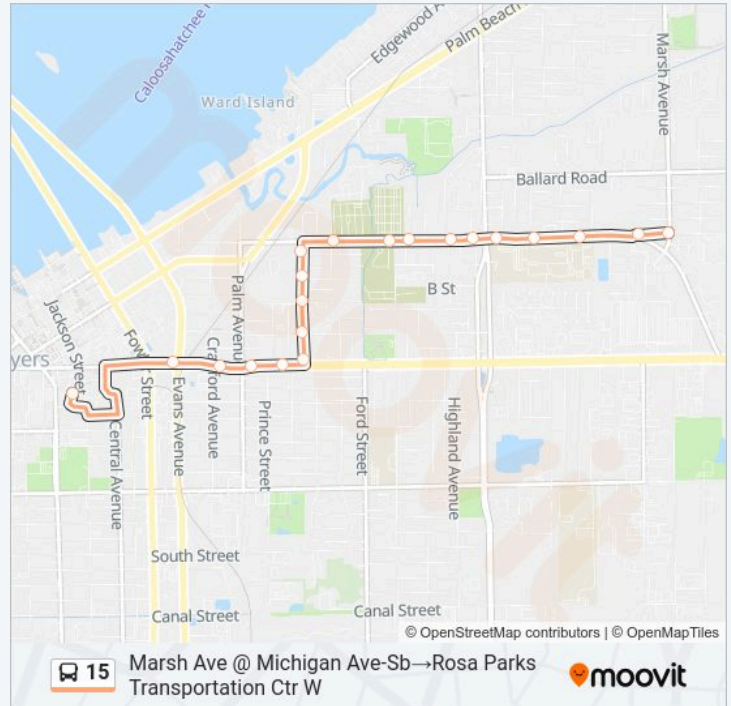

15 bus Info

Direction: Rosa Parks Transportation Ctr W→Ortiz @ Tice

Stops: 37

Trip Duration: 25 min

Line Summary:

Michigan Ave @ Diego St

Health Dept

Michigan Ave @ Michigan Ave Link

Carolina Ave @ Palm Beach Blvd

Palm Beach Blvd @ Figuera Ave

Ortiz Ave @ Palm Beach Blvd

Ortiz @ Tice

Direction: Marsh Ave @ Michigan Ave-Sb→Rosa Parks Transportation Ctr W

20 stops

[VIEW LINE SCHEDULE](#)

Marsh Ave @ Michigan Ave-Sb

High St @ Blount St

High St @ Mlk Blvd

Mlk Blvd @ Velasco St

Mlk Blvd @ Palm Ave-Wb

Mlk Blvd @ Cranford Ave-Wb

Mlk Blvd @ Evans Ave-Wb

Rosa Parks Transportation Ctr W

Sunday

5:45 AM

15 bus Info

Direction: Marsh Ave @ Michigan Ave-Sb→Rosa Parks Transportation Ctr W

Stops: 20

Trip Duration: 15 min

Line Summary:

15 bus time schedules and route maps are available in an offline PDF at moovitapp.com. Use the Moovit App to see live bus times, train schedule or subway schedule, and step-by-step directions for all public transit in Lee County.