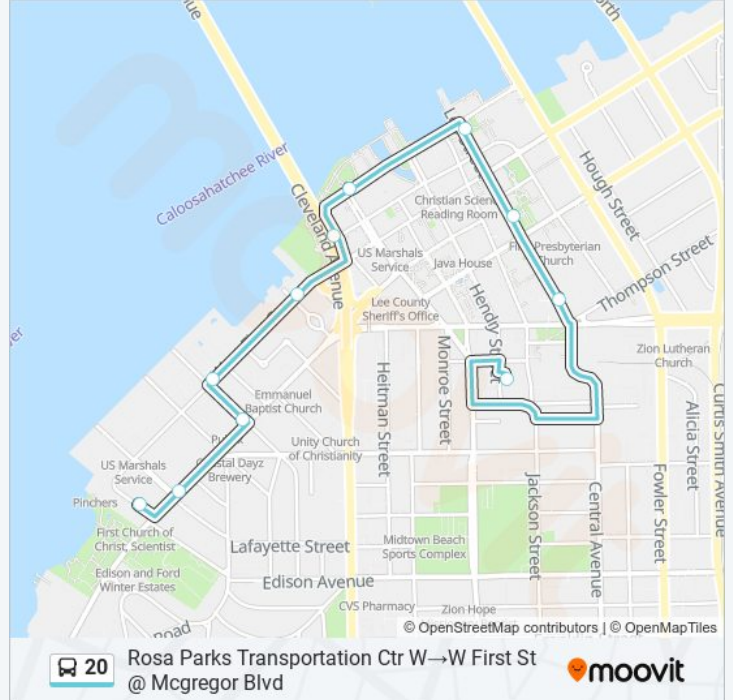

Direction: Rosa Parks Transportation Ctr W → Eastgate Shop Ctr @ Palm Beach

27 stops

[VIEW LINE SCHEDULE](#)

Rosa Parks Transportation Ctr W
 Mlk Blvd @ Evans Ave-Eb
 Mlk Blvd @ Cranford Ave-Eb
 Mlk Blvd @ Palm Ave-Eb1
 Mlk Blvd @ Palm Ave-Eb2
 Mlk Blvd @ Brown St
 Mlk Blvd @ Pauldo St
 Mlk Blvd - Wright Str
 Mlk Blvd - Cuba Str
 Mlk Blvd - Henderson Ave
 Mlk Blvd @ Davis St
 Mlk Blvd @ Highlands Ave
 Mlk Blvd @ Barker Blvd
 Mlk Blvd @ Towles St-Eb
 Mlk Blvd @ Flint Dr-Eb
 Mlk Blvd @ Rockfill Rd-Eb
 Michigan Ave Link @ Marsh Ave
 Marsh Ave @ Michigan Ave

20 bus Info

Direction: Rosa Parks Transportation Ctr W → Eastgate Shop Ctr @ Palm Beach

Stops: 27

Trip Duration: 17 min

Line Summary:

Marsh Ave @ Eugenia Ave-Nb

Marsh Ave @ Ballard Rd-Nb

Marsh Ave @ New York Ave-Nb

Sunday	Not Operational
Monday	5:06 AM - 7:28 PM
Tuesday	5:06 AM - 7:28 PM
Wednesday	5:06 AM - 7:28 PM
Thursday	5:06 AM - 7:28 PM
Friday	5:06 AM - 7:28 PM
Saturday	5:43 AM - 7:28 PM

20 bus Info

Direction: Rosa Parks Transportation Ctr W→W First St @ Mcgregor Blvd

Stops: 11

Trip Duration: 15 min

Line Summary:

Direction: W First St @ McGregor Blvd→Rosa Parks Transportation Ctr W

11 stops

[VIEW LINE SCHEDULE](#)

- W First St @ McGregor Blvd
- W First St @ Virginia Ave
- W First St @ Wilna St
- W First St @ Bayside Pkwy
- W First St @ Henley Pl
- Heitman St @ Bay St-Nb
- Harborside-Eb
- Lee St @ Edwards Dr
- Lee St @ 2nd St
- Lee St @ Mlk Blvd
- Rosa Parks Transportation Ctr W