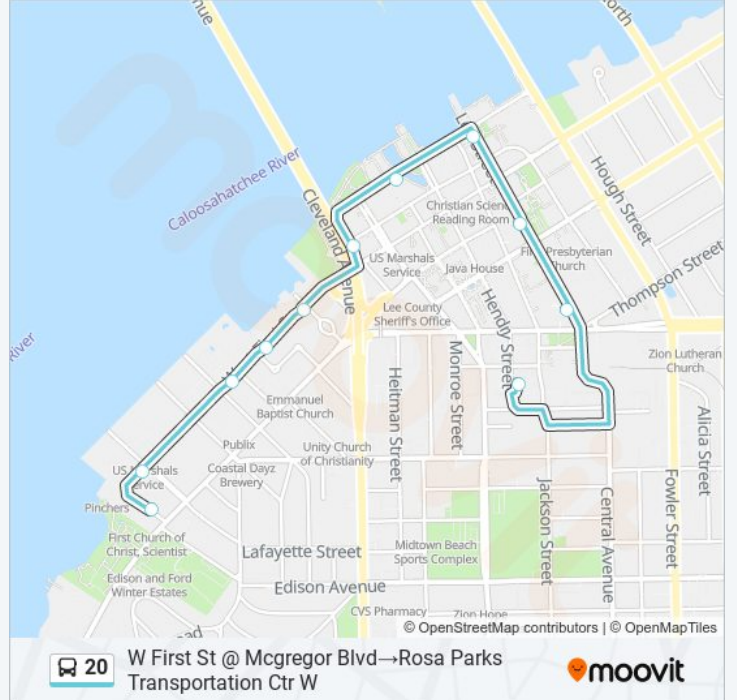

20 bus time schedules and route maps are available in an offline PDF at moovitapp.com. Use the [Moovit App](#) to see live bus times, train schedule or subway schedule, and step-by-step directions for all public transit in Lee County.

[About Moovit](#) • [MaaS Solutions](#) • [Supported Countries](#) • [Mooviter Community](#)

© 2024 Moovit - All Rights Reserved

Check Live Arrival Times