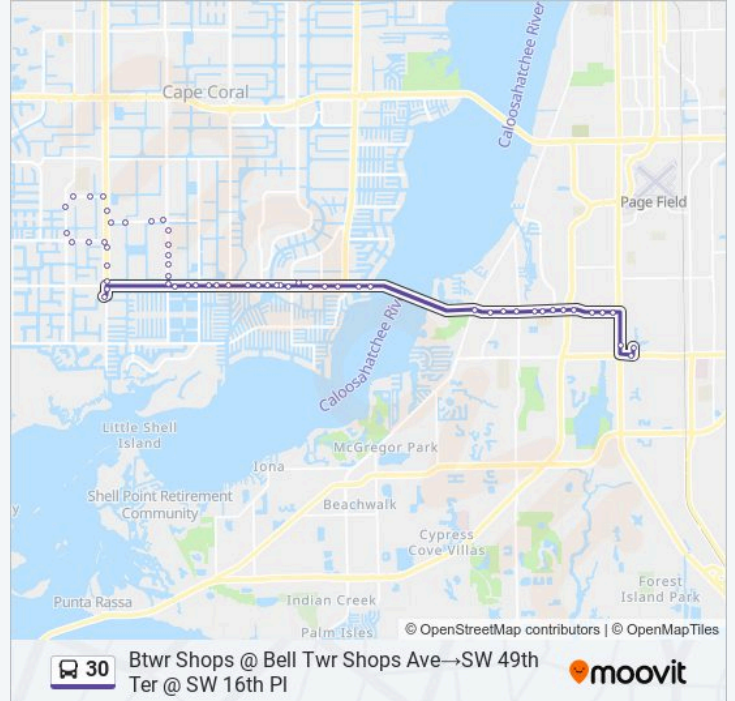

Use the Moovit App to find the closest 30 bus station near you and find out when is the next 30 bus arriving.

Direction: Btwr Shops @ Bell Twr Shops Ave→SW 49th Ter @ SW 16th PI
 57 stops
[VIEW LINE SCHEDULE](#)

30 bus Info
Direction: Btwr Shops @ Bell Twr Shops Ave→SW 49th Ter @ SW 16th PI
Stops: 57
Trip Duration: 45 min
Line Summary:

- Btwr Shops @ Bell Twr Shops Ave
- Daniels Pkwy @ Bell Tower Dr
- S Cleveland Ave at Daniels Pkwy
- College Pkwy @ S Cleveland Ave
- College Pkwy @ Kenwood Ln-Wb
- College Pkwy @ S Province Blvd-Eb
- College Pkwy @ University Dr-Eb
- College Pkwy @ Summerlin Rd
- College Pkwy @ Whiskey Creek Dr
- College Pkwy @ Riverwalk Pk Blvd-Eb1
- College Pkwy @ Riverwalk Pk Blvd-Eb2
- College Pkwy @ Winkler Rd
- College Pkwy @ South Point Blvd
- College Pkwy @ College Pointe Ct-Wb
- College Pkwy @ Mcgregor Blvd-Wb
- Cc Pwky @ Cc Bridge
- Cc Pwky @ SE 17th PI-Wb
- Cc Pwky @ SE 15th Ave
- Cc Pwky @ Vincennes Blvd

Chiquita Blvd S @ SW 38th St

Savona Pkwy @ SW 16th Pl

Savona Pkwy @ SW 18th Ave-Wb

Savona Pkwy @ Agualinda Blvd

Agulinda Blvd @ SW 38th Ter

Agualinda Blvd @ SW 41st St

Beach Pkwy @ SW 20th Ave

Beach Pkwy @ SW 18th Pl

Chiquita Blvd S @ Beach Pkwy

Chiquita Blvd S @ SW 43rd St

Chiquita Blvd S @ SW 44th Ter-Sb

Chiquita Blvd S @ SW 47th Ter-Nb

Chiquita Blvd S @ SW 48th Ter

SW 49th Ter @ SW 16th Pl

Direction: SW 49th Ter @ SW 16th Pl→Btwr Shops @ Bell Twr Shops Ave