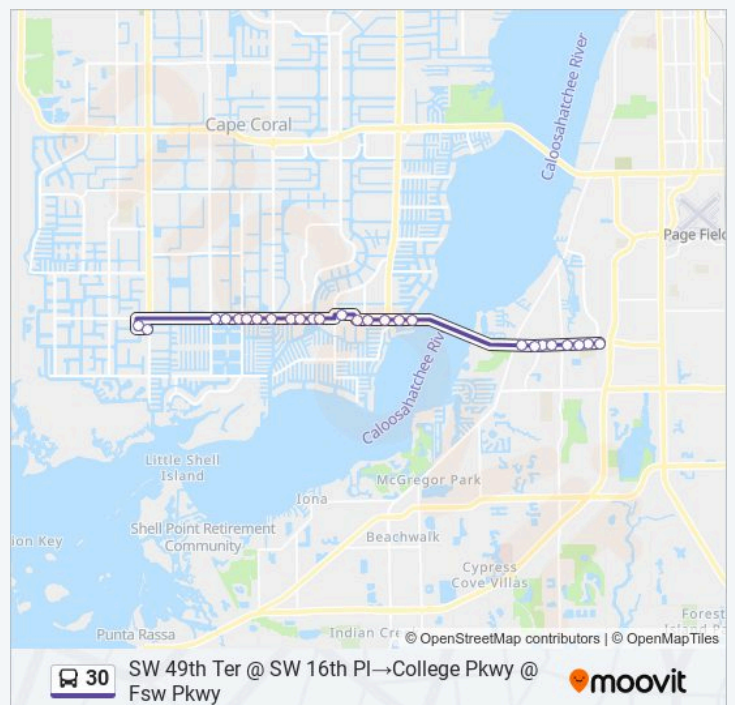

Direction: SW 49th Ter @ SW 16th Pl→College Pkwy @ Fsw Pkwy

26 stops

[VIEW LINE SCHEDULE](#)

- SW 49th Ter @ SW 16th Pl
- SW 17th Pl @ SW 49th Ter
- Cc Pwky @ Skyline Blvd-Wb
- Cc Pwky @ SW 5th Pl-Eb
- Cc Pwky @ Pelican Blvd-Eb1
- Cc Pwky @ Pelican Blvd-Eb2
- Cc Pwky @ SW 2nd Ave-Eb
- Cc Pwky @ Santa Barbara Blvd-Eb
- Cape Coral Pkwy @ Triton Ct W
- Cc Pwky @ Lucaya Dr
- Cc Pwky @ Sunset Ct
- Cc Pwky @ Tarpon Ct
- Cape Coral Transfer Center
- Cc Pwky @ Leonard St
- Cc Pwky @ Vincennes St
- Cc Pwky @ Del Prado Blvd S
- Cc Pwky @ Waikiki Ave
- Cc Pwky @ Cape Coral Bridge Rd
- College Pkwy @ McGregor Blvd-Eb
- College Pkwy @ College Pointe Ct-Eb
- College Pkwy @ South Pointe Blvd
- College Pkwy @ Premiere Blvd-Eb 1
- College Pkwy @ Winkler Rd
- Collge Pkwy @ Riverwlk Park Blvd
- College Pkwy @ Waterford Cir
- College Pkwy @ Fsw Pkwy

30 bus Time Schedule

SW 49th Ter @ SW 16th Pl→College Pkwy @ Fsw Pkwy Route Timetable:

Sunday	Not Operational
Monday	9:04 PM
Tuesday	9:04 PM
Wednesday	9:04 PM
Thursday	9:04 PM
Friday	9:04 PM
Saturday	9:04 PM

30 bus Info

Direction: SW 49th Ter @ SW 16th Pl→College Pkwy @ Fsw Pkwy

Stops: 26

Trip Duration: 20 min

Line Summary: