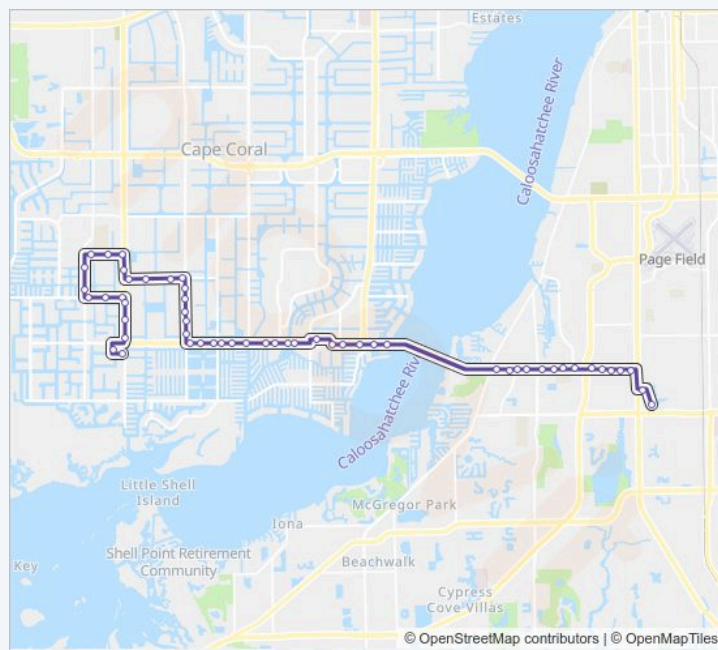

30 bus Info
Direction: Btwr Shops @ Bell Twr Shops Ave→SW 49th Ter @ SW 16th PI
Stops: 57
Trip Duration: 45 min
Line Summary:

- Btwr Shops @ Bell Twr Shops Ave
- Daniels Pkwy @ Bell Tower Dr
- S Cleveland Ave at Daniels Pkwy
- College Pkwy @ S Cleveland Ave
- College Pkwy @ Kenwood Ln-Wb
- College Pkwy @ S Province Blvd-Eb
- College Pkwy @ University Dr-Eb
- College Pkwy @ Summerlin Rd
- College Pkwy @ Whiskey Creek Dr
- College Pkwy @ Riverwalk Pk Blvd-Eb1
- College Pkwy @ Riverwalk Pk Blvd-Eb2
- College Pkwy @ Winkler Rd
- College Pkwy @ South Point Blvd
- College Pkwy @ College Pointe Ct-Wb
- College Pkwy @ Mcgregor Blvd-Wb
- Cc Pwky @ Cc Bridge
- Cc Pwky @ SE 17th PI-Wb
- Cc Pwky @ SE 15th Ave
- Cc Pwky @ Vincennes Blvd

Beach Pkwy @ SW 19th Ave

Beach Pkwy @ Agualinda Blvd

Agualinda Blvd @ SW 41st St

Agualinda Blvd @ SW 38th Ter

Savona Pkwy @ SW 19th Pl

Savona Pkwy @ SW 18th Ave-Eb

Savona Pkwy @ Chiquita Blvd S

Chiquita Blvd S @ SW 39th Ter

30 bus Time Schedule

SW 49th Ter @ SW 16th Pl→Btwr Shops @ Bell Twr Shops Ave Route Timetable:

Sunday	Not Operational
Monday	6:28 AM - 8:04 PM
Tuesday	6:28 AM - 8:04 PM
Wednesday	6:28 AM - 8:04 PM
Thursday	6:28 AM - 8:04 PM
Friday	6:28 AM - 8:04 PM
Saturday	6:28 AM - 8:04 PM

30 bus Info

Direction: SW 49th Ter @ SW 16th Pl→Btwr Shops @ Bell Twr Shops Ave

Stops: 54

Trip Duration: 50 min

Line Summary:

Skyline Blvd @ SW 47th St-Sb

Cc Pwky @ Skyline Blvd-Wb

Cc Pwky @ SW 5th Pl-Eb