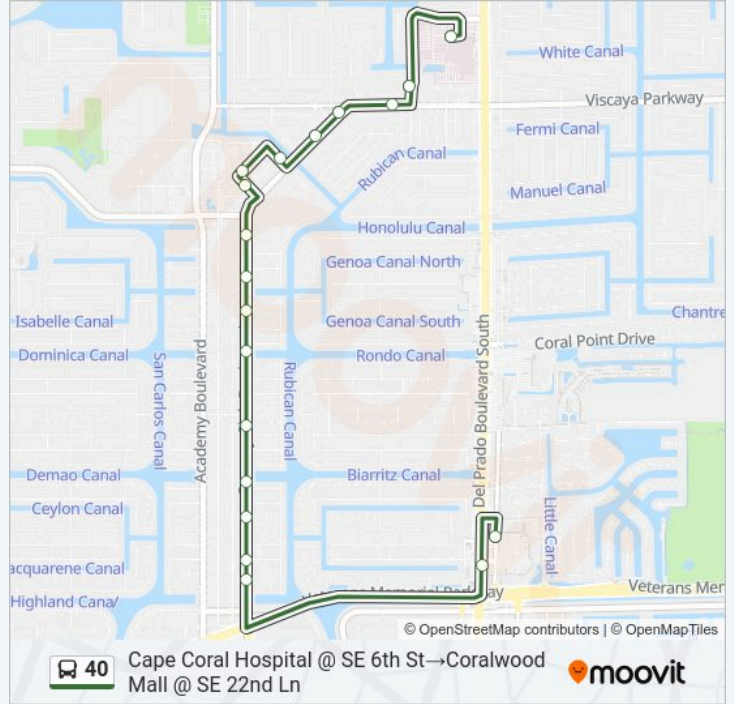

40 bus Time Schedule

Cape Coral Hospital @ SE 6th St→Coralwood Mall @ SE 22nd Ln Route Timetable:

Monday	7:28 AM-7:26 PM
Tuesday	7:28 AM-7:26 PM
Wednesday	7:28 AM-7:26 PM
Thursday	7:28 AM-7:26 PM
Friday	7:28 AM-7:26 PM
Saturday	Not Operational
Sunday	Not Operational

40 bus Info

Direction: Cape Coral Hospital @ SE 6th St→Coralwood Mall @ SE 22nd Ln

Stops: 19

Trip Duration: 15 min

Line Summary:

Coralwood Mall @ SE 22nd Ln

Direction: Cape Coral Hospital @ SE 6th St → Cape Coral Transfer Center

50 stops

[VIEW LINE SCHEDULE](#)

- Cape Coral Hospital @ SE 6th St
- Del Prado Blvd S @ SE 6th St
- Del Prado Blvd S @ SE 4th St
- Del Prado Blvd S @ SE 2nd St
- Del Prado Blvd @ Hanck Brdg Pkwy
- Del Prado Blvd N @ NE 2nd St
- Del Prado Blvd N @ NE 2nd Ter
- Del Prado Blvd N @ NE 3rd Ter
- Del Prado Blvd N @ NE 6th Ter
- Pine Island Rd @ Del Prado Blvd
- Pine Island Rd @ NE 15th Ave
- Pine Island Rd @ NE 10th Pl
- Pine Island Rd @ Andalusia Blvd
- Pine Island Rd @ Andalusia Blvd
- Cultural Blvd N @ Pine Island Rd
- Culturl Pk Blvd @ NE Van Loon Ln
- Hancock Bridge Pkwy @ SE 5th Ave
- Hancock Bridge Pkwy @ SE 4th Pl

40 bus Info

Direction: Cape Coral Hospital @ SE 6th St → Cape Coral Transfer Center

Stops: 50

Trip Duration: 29 min

Line Summary:

Hancock Bridge Pkwy @ SE 3rd Pl

Hancock Bridge Pkwy @ SE 1st Ave

Santa Barbara Blvd @ SE 2nd St