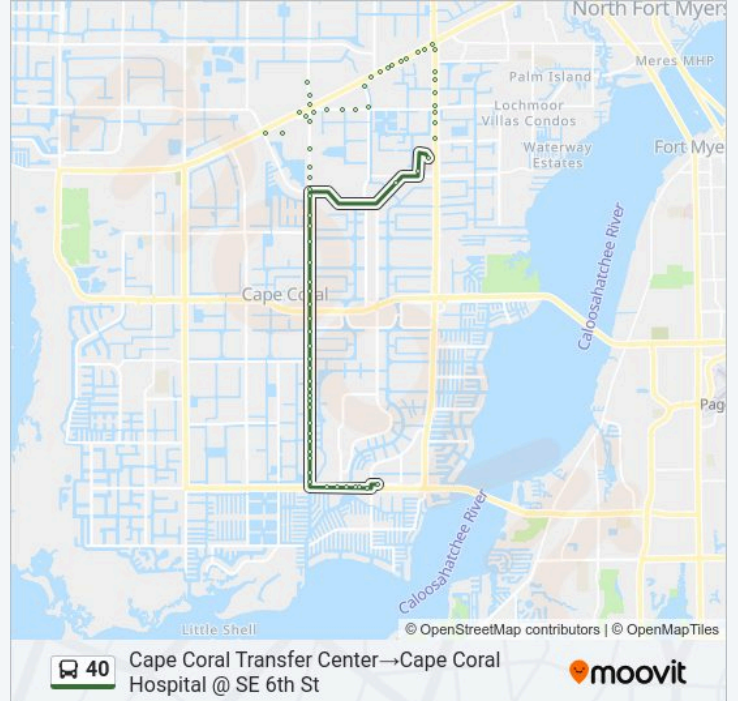

Santa Barbara Blvd @ SE 37th St
Santa Barbara Blvd @ SE 35th Ter
Santa Barbara Blvd @ SE 34th Ln
Santa Barbara Blvd @ SE 32nd St
Santa Barbara Blvd @ SE 31st Ter
Santa Barbara Blvd @ SE 29th Ter
Santa Barbara Blvd @ SE 28th Ter
Santa Barbara Blvd @ SE 27th St
Santa Barb Blvd @ Aviation Pkwy
Santa Barbara Blvd @ SE 24th St
Santa Barbara Blvd @ SE 21st St
Santa Barbara Blvd @ SE 20th St
Santa Barbara Blvd @ SE 17th St
Santa Barbara Blvd @ SE 15th Ter
Santa Barbara Blvd @ SW 13th Ter
Santa Barbara Blvd @ SE 11th Ter
Santa Barb Blvd @ Nicholas Pkwy-Eb
Santa Barbara Blvd - SW 9th Ter
Santa Barbara Blvd @ SE 8th St-Nb
Sun Splash - Santa Barbara Blvd @ SE 4th Terr
Santa Barb Blvd @ Pine Island Rd-Nb3
Santa Barb Blvd @ Pine Island Rd
Santa Barb Blvd @ Pine Island Rd
Country Club Blvd @ SE 9th Ter
SE 13th Ct @ SE 8th Ter
Cctc Santa Barb Blvd @ Pine Island Rd
Pine Island Rd - Hancock Brdge
SW 2nd St @ SW 3rd Pl
SW 2nd St @ Nicholas Pkwy
Hanck Brdg Pkwy @ Snta Barb Blvd
Hancock Bridge Pkwy @ SE 1st Ave-Eb
Hancock Bridge Pkwy @ SE 2nd Ave