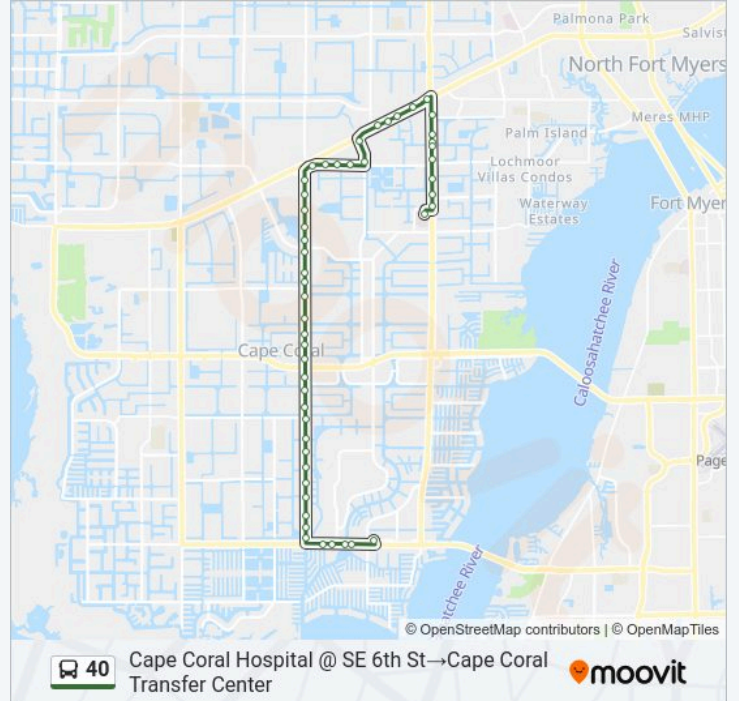

Santa Barbara Blvd @ SW 31st Ter

Santa Barb Blvd @ Gleason Pkwy

Santa Barbara Blvd @ SW 34th Ln

Santa Barbara Blvd @ SW 37th St

Santa Barbara Blvd @ SW 38th Ter

Santa Barbara Blvd @ SW 40th St

Santa Barbara Blvd @ SW 42nd Ter

Santa Barbara Blvd @ SE 44th Ter

Santa Barbara Blvd @ SE 46th Ter

Santa Barbara Blvd @ 47 Ter

Cape Coral Pkwy @ SE 6 Avenue

Cc Pwky @ Lucaya Dr

Cc Pwky @ Sunset Ct

Cc Pwky @ Tarpon Ct

Cape Coral Transfer Center

Direction: Coralwood Mall @ SE 22nd Ln→Cape Coral Transfer Center

71 stops

[VIEW LINE SCHEDULE](#)

- Coralwood Mall @ SE 22nd Ln
- Del Prado Blvd S @ Veterans Pkwy-Sb
- Country Club Blvd @ SE 24th St-Nb
- Country Club Blvd @ SE 22nd Ter
- Country Club Blvd @ SE 21st Ter
- Country Club Blvd @ SE 20th St
- Country Club Blvd @ SE 19th Ter-Nb
- Country Club Blvd @ SE 18th St
- Country Club Blvd @ SE 16th Ter
- Country Club Blvd @ SE 14th St
- SE 11th St @ SE 9th Ave
- Cape Coral Postal Office - SE 9th Ave @ SE 10th St
- Country Club Blvd @ SE 9th Ter
- SE 13th Ct @ SE 8th Ter
- Cape Coral Hospital @ SE 6th St
- Del Prado Blvd S @ SE 6th St
- Del Prado Blvd S @ SE 4th St
- Del Prado Blvd S @ SE 2nd St
- Del Prado Blvd @ Hanck Brdg Pkwy
- Del Prado Blvd N @ NE 2nd St
- Del Prado Blvd N @ NE 2nd Ter
- Del Prado Blvd N @ NE 3rd Ter
- Del Prado Blvd N @ NE 6th Ter
- Pine Island Rd @ Del Prado Blvd
- Pine Island Rd @ NE 15th Ave
- Pine Island Rd @ NE 10th Pl
- Pine Island Rd @ Andalusia Blvd