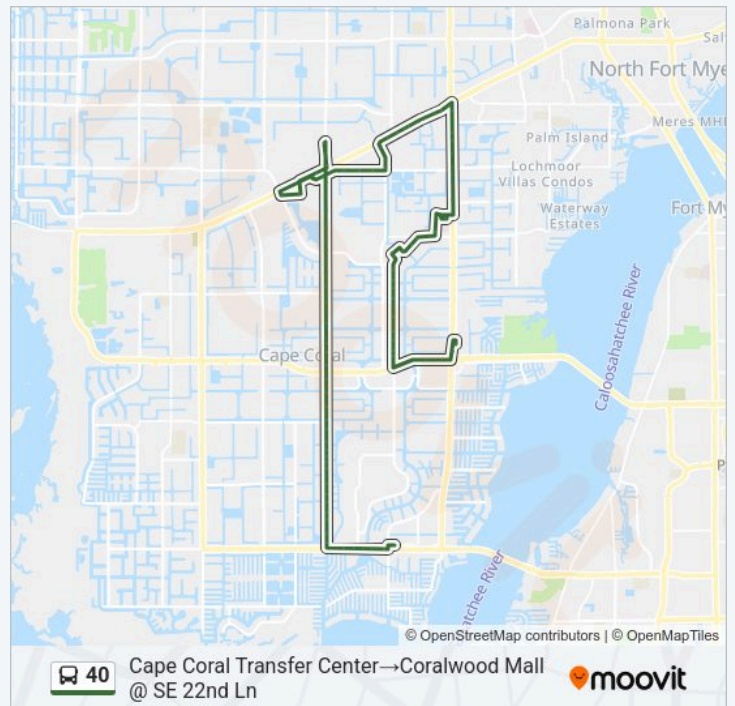

Santa Barbara Blvd @ SE 8th St-Nb

Sun Splash - Santa Barbara Blvd @ SE 4th Terr

Santa Barb Blvd @ Pine Island Rd-Nb3

Santa Barb Blvd @ Pine Island Rd

40 bus Info

Direction: Cape Coral Transfer Center→Coralwood Mall @ SE 22nd Ln

Stops: 86

Trip Duration: 58 min

Line Summary:

Santa Barb Blvd @ Pine Island Rd

Cctc Santa Barb Blvd @ Pine Island Rd

Pine Island Rd - Hancock Brdge

SW 2nd St @ SW 3rd Pl

SW 2nd St @ Nicholas Pkwy