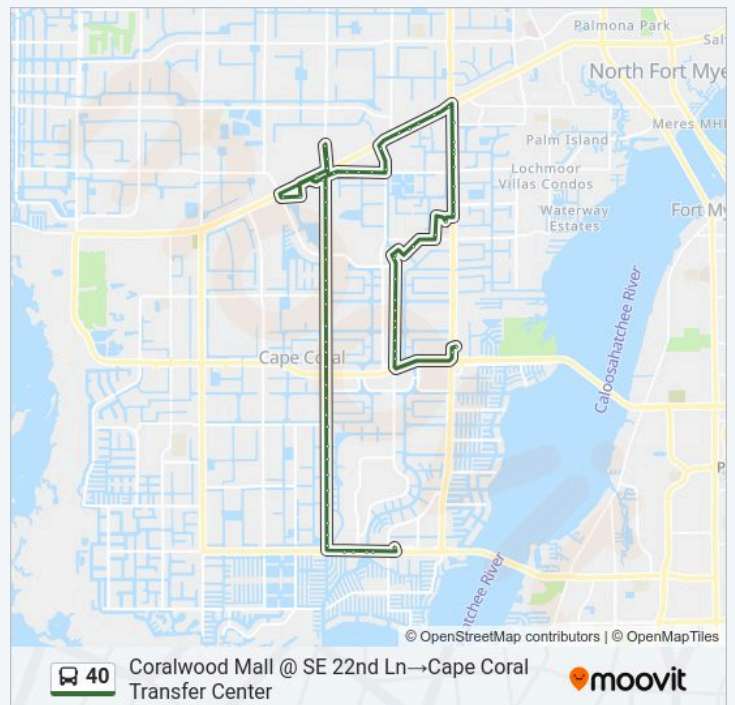

Direction: Coralwood Mall @ SE 22nd Ln→Cape Coral Transfer Center

71 stops

[VIEW LINE SCHEDULE](#)

- Coralwood Mall @ SE 22nd Ln
- Del Prado Blvd S @ Veterans Pkwy-Sb
- Country Club Blvd @ SE 24th St-Nb
- Country Club Blvd @ SE 22nd Ter
- Country Club Blvd @ SE 21st Ter
- Country Club Blvd @ SE 20th St
- Country Club Blvd @ SE 19th Ter-Nb
- Country Club Blvd @ SE 18th St
- Country Club Blvd @ SE 16th Ter
- Country Club Blvd @ SE 14th St
- SE 11th St @ SE 9th Ave
- Cape Coral Postal Office - SE 9th Ave @ SE 10th St
- Country Club Blvd @ SE 9th Ter
- SE 13th Ct @ SE 8th Ter
- Cape Coral Hospital @ SE 6th St
- Del Prado Blvd S @ SE 6th St
- Del Prado Blvd S @ SE 4th St
- Del Prado Blvd S @ SE 2nd St
- Del Prado Blvd @ Hanck Brdg Pkwy
- Del Prado Blvd N @ NE 2nd St
- Del Prado Blvd N @ NE 2nd Ter
- Del Prado Blvd N @ NE 3rd Ter
- Del Prado Blvd N @ NE 6th Ter
- Pine Island Rd @ Del Prado Blvd
- Pine Island Rd @ NE 15th Ave
- Pine Island Rd @ NE 10th Pl
- Pine Island Rd @ Andalusia Blvd

40 bus Time Schedule

Coralwood Mall @ SE 22nd Ln→Cape Coral Transfer Center Route Timetable:

Monday	6:30 AM-7:41 PM
Tuesday	6:30 AM-7:41 PM
Wednesday	6:30 AM-7:41 PM
Thursday	6:30 AM-7:41 PM
Friday	6:30 AM-7:41 PM
Saturday	7:42 AM-6:35 PM
Sunday	Not Operational

40 bus Info

Direction: Coralwood Mall @ SE 22nd Ln→Cape Coral Transfer Center

Stops: 71

Trip Duration: 67 min

Line Summary:

Pine Island Rd @ Andalusia Blvd

Cultural Blvd N @ Pine Island Rd

Culturl Pk Blvd @ NE Van Loon Ln