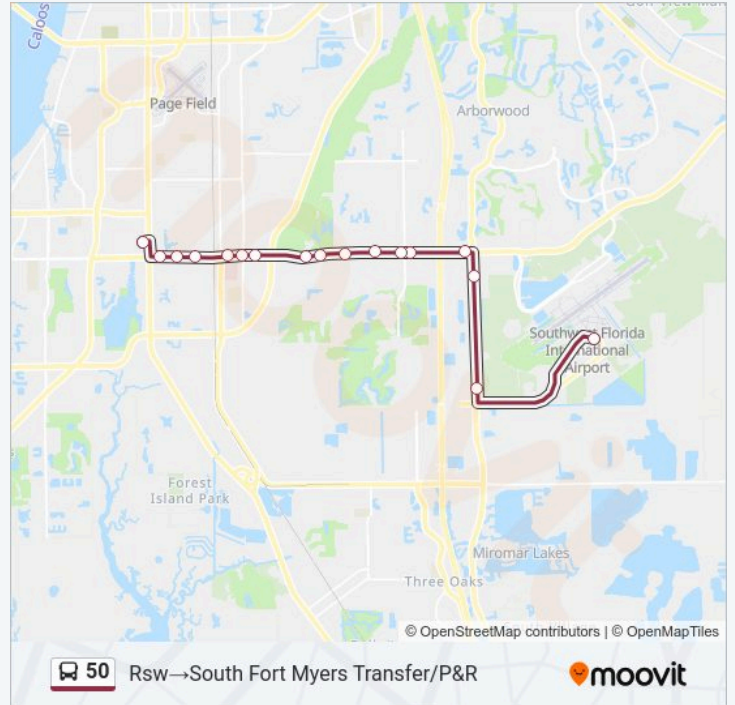

Direction: Rsw→South Fort Myers Transfer/P&R

17 stops

[VIEW LINE SCHEDULE](#)

Rsw
 Treeline Ave @ Midfield Terminal
 Treeline Ave @ Jetport Loop-Nb
 Daniels Pkwy @ Treeline Ave
 Daniels Pkwy @ Skyport Ave-Wb
 Daniels Pkwy @ Palomino Ln
 Daniels Pkwy @ Pinto Ln
 Daniels Pkwy @ Shire Ln
 Daniels Pkwy @ Cross Creek Blvd

50 bus Info

Direction: Rsw→South Fort Myers Transfer/P&R

Daniels Pkwy @ Eagle Ridge Dr-Wb

Daniels Pkwy @ Brookshre Lk Blvd-Wb

Daniels Pkwy @ Plantation Rd-Wb

Daniels Pkwy @ Commerce Blvd

Daniels Pkwy @ Ponderosa Way

Daniels Pkwy @ Big Pine Way

Daniels Pkwy @ Bell Tower Dr

South Fort Myers Transfer/P&R

Stops: 17

Trip Duration: 36 min

Line Summary:

50 bus time schedules and route maps are available in an offline PDF at moovitapp.com. Use the Moovit App to see live bus times, train schedule or subway schedule, and step-by-step directions for all public transit in Lee County.