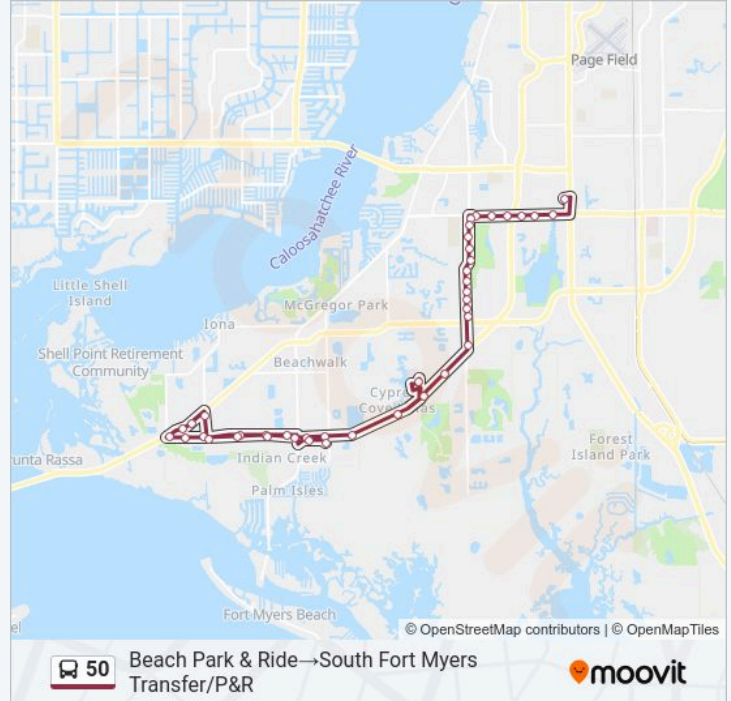

Wnklr Rd @ Myerlee C Club Blvd-Nb

Wnklr Rd @ Lueck Ln-Nb

Wnklr Rd @ Memoli Ln

Wnklr Rd @ Cypress Lk Dr-Nb

Cypress Lk Dr @ Wnklr Rd

Cypress Lk Dr @ Overlook Dr-Eb

Cypress Lk Dr @ Edison Ln

Cypress Lk Dr @ Unvrsty Ctr Blvd-Eb

Cyprss Lk Dr @ Reflcton Lks Pkwy

Cypress Lk Dr @ Shorewood Ln

South Fort Myers Transfer/P&R

Direction: South Fort Myers Transfer/P&R→Beach Park & Ride

25 stops

[VIEW LINE SCHEDULE](#)

South Fort Myers Transfer/P&R

50 bus Info

Direction: Rsw→South Fort Myers Transfer/P&R

Daniels Pkwy @ Eagle Ridge Dr-Wb

Daniels Pkwy @ Brookshre Lk Blvd-Wb

Daniels Pkwy @ Plantation Rd-Wb

Daniels Pkwy @ Commerce Blvd

Daniels Pkwy @ Ponderosa Way

Daniels Pkwy @ Big Pine Way

Daniels Pkwy @ Bell Tower Dr

South Fort Myers Transfer/P&R

Stops: 17

Trip Duration: 36 min

Line Summary:

50 bus time schedules and route maps are available in an offline PDF at moovitapp.com. Use the Moovit App to see live bus times, train schedule or subway schedule, and step-by-step directions for all public transit in Lee County.