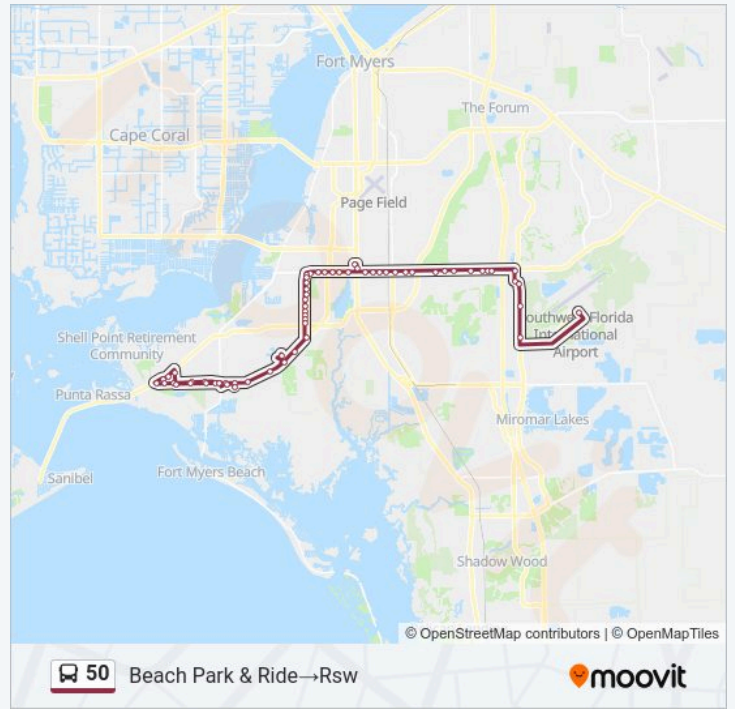

Cypress Lk Dr @ Unvrsty Ctr Blvd-Eb

Cyprss Lk Dr @ Reflcton Lks Pkwy

Cypress Lk Dr @ Shorewood Ln

South Fort Myers Transfer/P&R

S Cleveland Ave @ Cypress Lk Dr

Daniels Pkwy @ B Twr Shops Ave
 Daniels Pkwy @ Brynwood Ln
 Daniels Pkwy @ Pine Villa Ln
 Daniels Pkwy @ Morgan La Fee Ln
 Daniels Pkwy @ Metro Pkwy
 Daniels Pkwy @ Plantation Rd-Eb
 Daniels Pkwy @ Brookshre Lk Blvd-Eb
 Daniels Pkwy @ Eagle Ridge Dr-Eb
 Daniels Pkwy @ AM Colony Blvd
 Daniels Pkwy @ Freshman Ln
 Daniels Pkwy @ Riverside Ctr Ct
 Daniels Pkwy @ Fiddlesticks Blvd
 Daniels Pkwy @ Skyport Ave-Eb
 Daniels Pkwy @ Danport Blvd-Eb
 Jetport Commerce @ Daniels Pkwy
 Jetport Commerce @ Jetport Loop
 Treeline Ave @ Jetport Loop-Sb
 Treeline Ave @ Jetport Loop
 Midfield Terminal @ Treeline Ave
 Rsw

Direction: Rsw→South Fort Myers Transfer/P&R

17 stops

[VIEW LINE SCHEDULE](#)

Rsw
 Treeline Ave @ Midfield Terminal
 Treeline Ave @ Jetport Loop-Nb
 Daniels Pkwy @ Treeline Ave
 Daniels Pkwy @ Skyport Ave-Wb
 Daniels Pkwy @ Palomino Ln
 Daniels Pkwy @ Pinto Ln
 Daniels Pkwy @ Shire Ln
 Daniels Pkwy @ Cross Creek Blvd