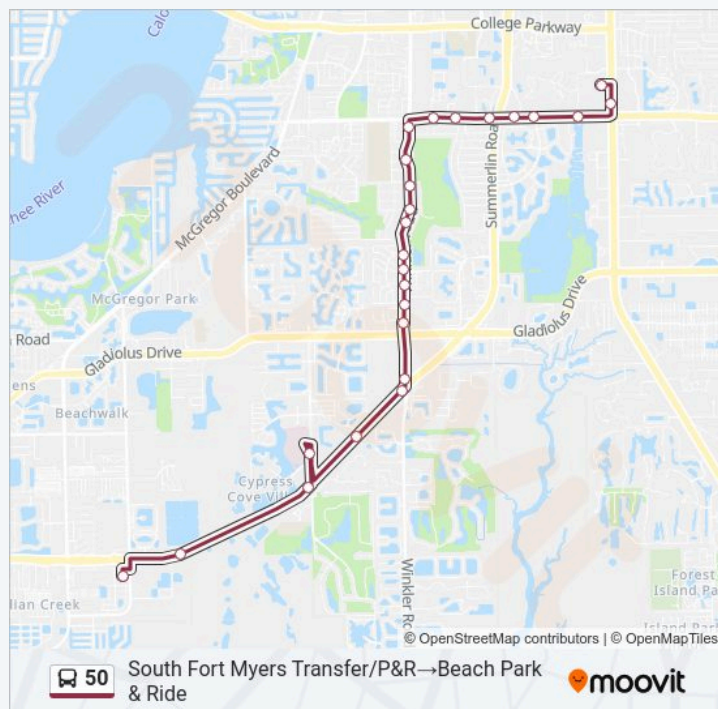

Summerlin Rd @ Bass Rd

Summerlin Rd @ Safety St

Beach Park & Ride

50 bus Info

Direction: South Fort Myers Transfer/P&R→Beach Park & Ride

Stops: 25

Trip Duration: 31 min

Line Summary:

Direction: Beach Park & Ride→Rsw

62 stops

[VIEW LINE SCHEDULE](#)

Beach Park & Ride

Summrln Sq Dr @ Summerln Rdg Dr

Summerlin Rd @ San Carlos Blvd-Nb2

Summerlin Rd @ Kelly Cove Dr

Summerlin Rd @ Kelly Greens Blvd

Tanger Outlet-Eb1

Sanibel Outlets - Tanger Outlet-Eb2

Mcgregor Blvd @ Davis Rd

Mcgregr Blvd @ Sanibel Sunset Ct

Mcgregor Blvd @ Amazon Ln

50 bus Time Schedule

Beach Park & Ride→Rsw Route Timetable:

| | |
|-----------|-----------------|
| Monday | 6:20 AM-8:45 PM |
| Tuesday | 6:20 AM-8:45 PM |
| Wednesday | 6:20 AM-8:45 PM |
| Thursday | 6:20 AM-8:45 PM |
| Friday | 6:20 AM-8:45 PM |
| Saturday | 6:20 AM-8:45 PM |
| Sunday | 7:19 AM-5:52 PM |

50 bus Info

Direction: Beach Park & Ride→Rsw

Stops: 62

Trip Duration: 77 min

Line Summary:

John Morris Rd @ Mcgregor Blvd

Tanger Outlet-Eb3

Summerlin Rd @ M St