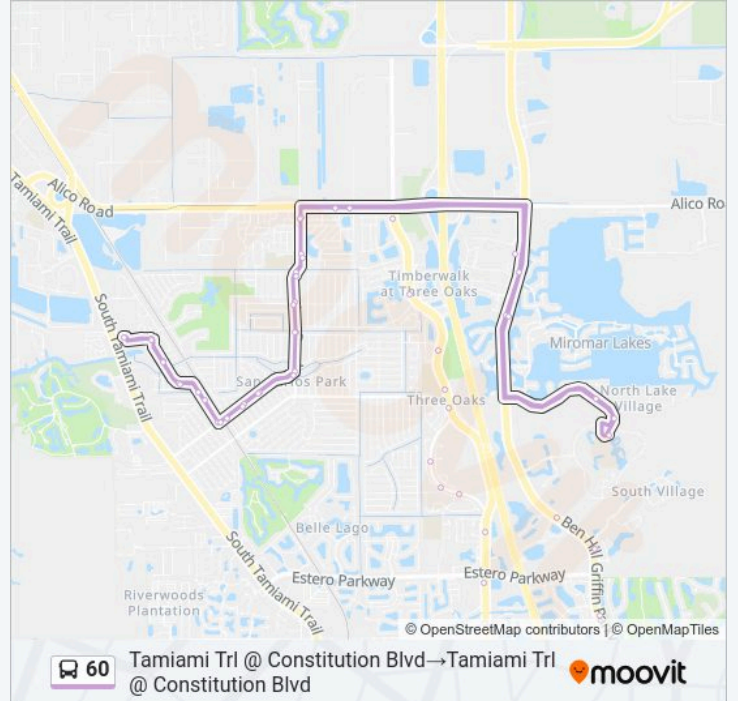

Lee Rd @ Bahamas Rd

Lee Rd @ Coral Dr

Lee Rd @ Winged Foot Dr

Lee Rd @ Pennsylvania Blvd

Lee Rd @ Caloosa Rd

Drews Community Center - Lee Rd @ Cypress Dr

Sanibel Blvd @ Sunflower Rd

Sanibel Blvd @ Phlox Dr

Sanibel Blvd @ Iris Rd

Iris Rd @ Captiva Blvd

Iris Rd @ Constitution Cir

Constitution Cir @ Buchanan Rd

Constitution Blvd @ Constitution Cir

60 bus time schedules and route maps are available in an offline PDF at moovitapp.com. Use the Moovit App to see live bus times, train schedule or subway schedule, and step-by-step directions for all public transit in Lee County.