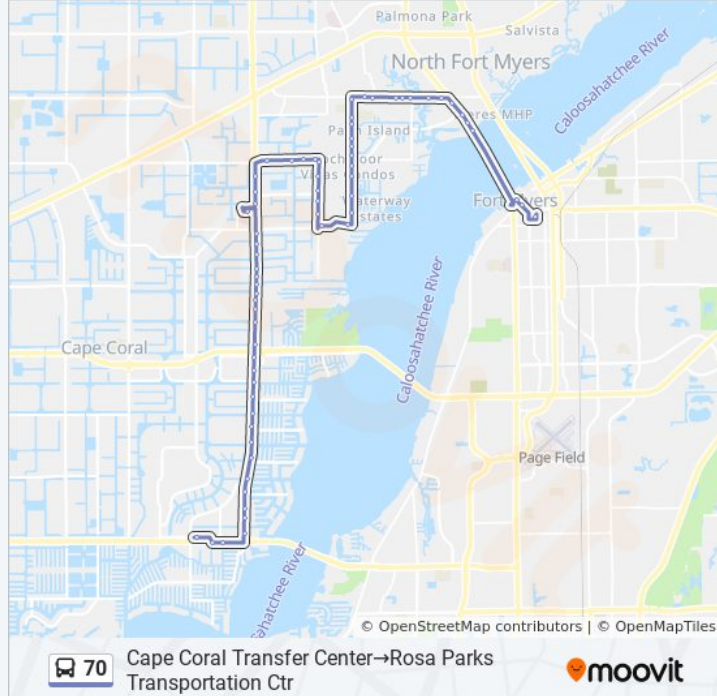

Walmart-Nb

Del Prado Blvd S @ SE 15th Ter-Nb 1

Del Prado Blvd S @ SE 15th Ter-Nb 2

Del Prado Blvd S @ SE 14th St-Nb

Del Prado Blvd S @ SE 12th Ter

Del Prado Blvd S @ SE 10th Ter-Nb

Del Prado Blvd S @ Viscaya Pkwy-Nb

Cape Coral Hospital @ SE 6th St

Del Prado Blvd S @ SE 6th St

Del Prado Blvd S @ SE 4th St

Del Prado Blvd S @ SE 2nd St

Hancock Bridge Pkwy @ NE 17th Pl-Eb

Hancock Bridge Pkwy @ SE 20th Ct

Hanck Brdg Pkwy @ NE 22nd Ave-Eb

Hancock Bridge Pkwy @ SE 23rd Pl-Eb

SE 24th Ave @ Hanck Brdg Pkwy-Sb

SE 24th Ave @ St Clair Ave W-Sb

SE 24th Ave @ Bolado Pkwy-Sb

SE 24th Ave @ SE 6th Ter-Sb

SE 24th Ave @ SE 6th Ln-Sb

Birkdale Ave @ SE 24th Ave-Eb

Birkdale Ave @ Orange Grove Blvd-Eb

Orange Grove Blvd @ Inlet Dr-Nb

Orange Grve Blvd @ Lakeview Blvd

Orange Grove Blvd @ St Clair Ave-Nb

Orange Grove Blvd @ Golf Club Dr-Nb

Orange Grove Blvd @ Ridgeway Dr

Orange Grove Blvd @ Tropic Ter-Nb

Orange Grove Blvd @ Java Way-Nb

Orange Grove Blvd @ Hydrangea Dr

Orange Grove Blvd @ Iris Dr

Orange Grove Blvd @ Pondella Rd

Pondella Rd @ June Pkwy