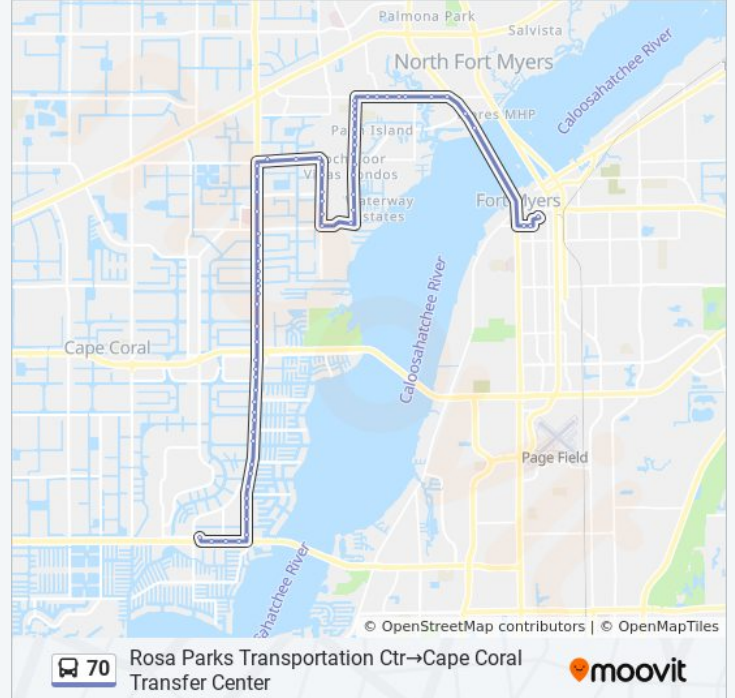

**Direction: Rosa Parks Transportation Ctr→Cape Coral Transfer Center**

68 stops

[VIEW LINE SCHEDULE](#)

Rosa Parks Transportation Ctr

Victoria Ave @ Broadway-Eb2

Victoria Ave @ Grand Ave

N Cleveland Ave @ North Key Dr-Sb

Hancock Bridge Pkwy @ NE 20th Ct

Hancock Bridge Pkwy @ NE 17th Pl-Wb

Del Prado Blvd @ Hanck Brdg Pkwy-Sb 1

Del Prado Blvd S @ SE 2nd Ter

Del Prado Blvd S @ SE 4th St-Nb

Del Prado Blvd S @ SE 6th St-Sb

Del Prado Blvd S @ Viscaya Pkwy-Sb

Del Prado Blvd S @ SE 10th Ter-Sb

Del Prado Blvd S @ SE 13th St

Del Prado Blvd S @ SE 14th St-Sb

Del Prado Blvd S @ SE 15th Ter-Sb

Del Prado Blvd S @ SE 16th Ter

Walmart-Sb

Del Prado Blvd @ 4 Mile Cove Pkwy-Sb

Del Prado Blvd @ SE 21 St

Del Prado Blvd S @ Veterans Pkwy-Sb

Del Prado Blvd S @ SE 25th Ln  
Del Prado Blvd S @ SE 27th St-Sb  
Del Prado Blvd S @ Shelby Pkwy  
Del Prado Blvd S @ SE 29th Ter  
Del Prado Blvd @ Cornwallis Pkwy-Sb  
Del Prado Blvd S @ SE 32nd St-Sb  
Del Prado Blvd S @ SE 32nd Ter  
Del Prado Blvd @ Palco Grnde Pkwy-Sb  
Del Prado Blvd S @ SE 36th St-Sb  
Del Prado Blvd S @ Savona Pkwy-Sb  
Del Prado Blvd S @ SE 40th St-Sb  
Del Prado Blvd S @ SE 41st St  
Del Prado Blvd S @ SE 42nd Ter  
Del Prado Blvd S @ SE 44th St-Sb  
Del Prado Blvd S @ SE 46th St-Sb  
Del Prado Blvd S @ SE 47th St-Sb  
Cc Pwky @ SE 15th Ave  
Cc Pwky @ Vincennes Blvd  
Cc Pwky @ SE 10th Pl  
Cape Coral Transfer Center