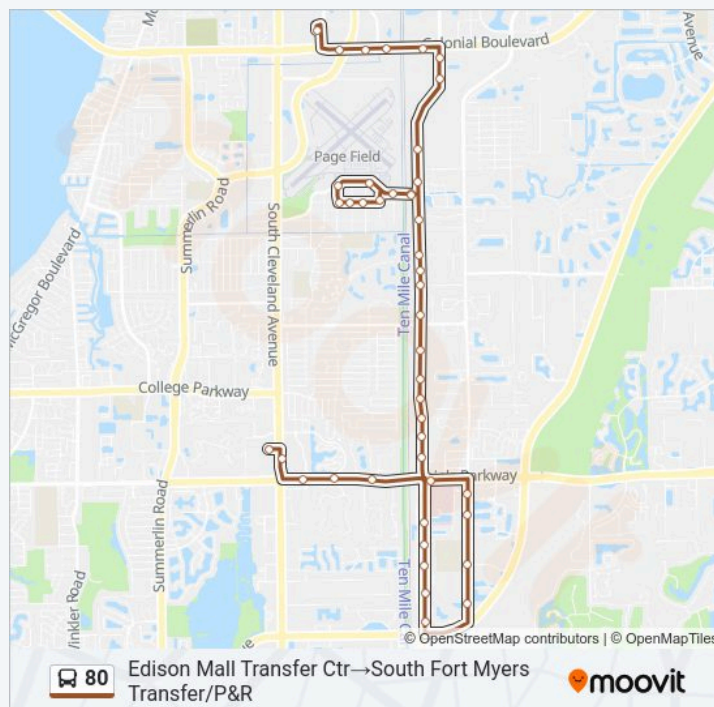

Second St @ Danley Dr

Danley Dr @ 4th St

Danley Dr @ 6th St

Danley Dr @ Metro Pkwy-Eb

Metro Pkwy @ Idlewild St

Metro Pkwy @ Landing View Rd

Metro Pkwy @ Southland Ct

Metro Pkwy @ Colonial Blvd

Broadway @ Spanish Ct

Solomon Blvd @ Wnklr Ave

Solomon Blvd @ Wnklr Ave Ext

Edison Mall Transfer Ctr

Direction: Edison Mall Transfer Ctr→South Fort Myers Transfer/P&R

44 stops

[VIEW LINE SCHEDULE](#)

- Edison Mall Transfer Ctr
- Colonial Blvd @ Solomon Blvd-Eb
- Colonial Blvd @ Evans Ave-Eb1
- Colonial Blvd @ Evans Ave-Eb2
- Colonial Blvd @ Metro Pkwy-Eb1
- Metro Pkwy @ Southland Ct
- Metro Pkwy @ Southland Ct
- Metro Pkwy @ Landing View Rd
- Metro Pkwy @ Danley Dr
- Danley Dr @ Metro Pkwy-Wb
- 5th @ Center Rd
- Center Rd @ 4th St
- Center Rd @ 3rd St
- Center Rd @ 2nd St
- Second St @ Danley Dr
- Danley Dr @ 4th St
- Danley Dr @ 6th St
- Danley Dr @ Metro Pkwy-Eb
- Metro Pkwy @ Metro Plantation Rd-Sb
- Metro Pkwy @ Arc Way-Sb
- Metro Pkwy @ Los Rios Rd
- Metro Pkwy @ Topaz Ct-Sb
- Metro Pkwy @ Crystal Dr-Sb2
- Metro Pkwy @ Crystal Dr-Sb1
- Metro Pkwy @ E Pine Pkwy-Sb1
- Metro Pkwy @ E Pine Pkwy-Sb2
- Metro Pkwy @ E Pine Pkwy-Sb3
- Metro Pkwy @ E Pine Pkwy
- Metro Pkwy @ Commerce Park Dr-Sb

80 bus Time Schedule

Edison Mall Transfer Ctr→South Fort Myers Transfer/P&R Route Timetable:

Monday	7:36 AM-6:55 PM
Tuesday	7:36 AM-6:55 PM
Wednesday	7:36 AM-6:55 PM
Thursday	7:36 AM-6:55 PM
Friday	7:36 AM-6:55 PM
Saturday	Not Operational
Sunday	Not Operational

80 bus Info

Direction: Edison Mall Transfer Ctr→South Fort Myers Transfer/P&R

Stops: 44

Trip Duration: 38 min

Line Summary:

Daniels Pkwy @ Metro Pkwy

Plantation Rd @ Orion Dr-Sb1

Plantation Rd @ Orion Dr-Sb2