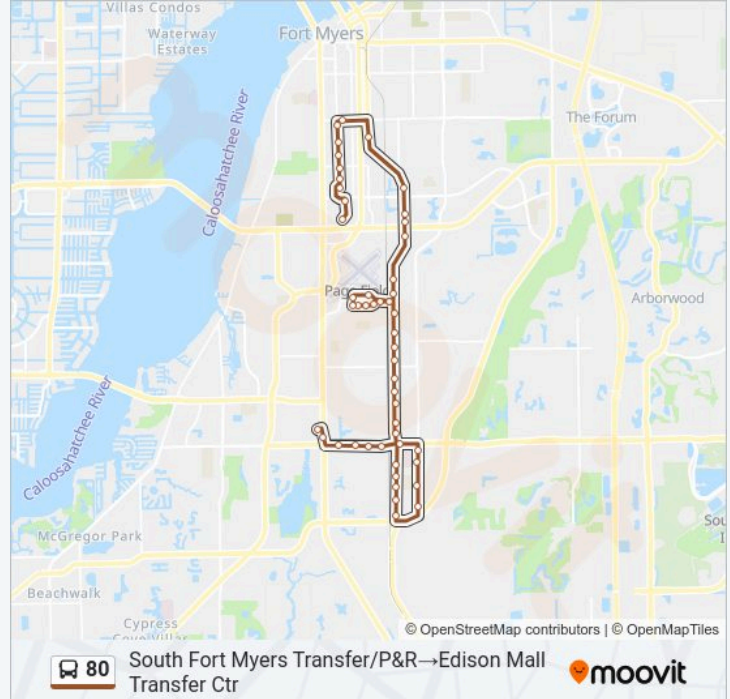

80 bus Info

Direction: South Fort Myers Transfer/P&R→Edison Mall Transfer Ctr

Stops: 50

Trip Duration: 50 min

Line Summary:

Metro Pkwy @ E Pine Pkwy-Nb2

Metro Pkwy @ Crystal Dr-Nb

Metro Pkwy @ Crystal Dr (Fs)

Second St @ Danley Dr

Danley Dr @ 4th St

Danley Dr @ 6th St

Danley Dr @ Metro Pkwy-Eb

Metro Pkwy @ Idlewild St

Metro Pkwy @ Landing View Rd

Metro Pkwy @ Southland Ct

Metro Pkwy @ Colonial Blvd

Metro Pkwy @ Colonial Blvd

Metro Pkwy @ Winkler Ave 1

Leetran Headquarters - Metro Pkwy @ Lee Tran
Facil

Hanson Str @ Jackson Str

Broadway @ Hanson Str

Broadway @ Unity

Broadway @ Pineview Road

Broadway @ Carrell Rd

Broadway @ Spanish Ct

Solomon Blvd @ Wnklr Ave

Solomon Blvd @ Wnklr Ave Ext

Edison Mall Transfer Ctr

Direction: Edison Mall Transfer Ctr→South Fort Myers Transfer/P&R

44 stops

[VIEW LINE SCHEDULE](#)

- Edison Mall Transfer Ctr
- Colonial Blvd @ Solomon Blvd-Eb
- Colonial Blvd @ Evans Ave-Eb1
- Colonial Blvd @ Evans Ave-Eb2
- Colonial Blvd @ Metro Pkwy-Eb1
- Metro Pkwy @ Southland Ct
- Metro Pkwy @ Southland Ct
- Metro Pkwy @ Landing View Rd
- Metro Pkwy @ Danley Dr
- Danley Dr @ Metro Pkwy-Wb
- 5th @ Center Rd
- Center Rd @ 4th St
- Center Rd @ 3rd St
- Center Rd @ 2nd St
- Second St @ Danley Dr
- Danley Dr @ 4th St
- Danley Dr @ 6th St
- Danley Dr @ Metro Pkwy-Eb
- Metro Pkwy @ Metro Plantation Rd-Sb
- Metro Pkwy @ Arc Way-Sb
- Metro Pkwy @ Los Rios Rd
- Metro Pkwy @ Topaz Ct-Sb
- Metro Pkwy @ Crystal Dr-Sb2
- Metro Pkwy @ Crystal Dr-Sb1
- Metro Pkwy @ E Pine Pkwy-Sb1
- Metro Pkwy @ E Pine Pkwy-Sb2
- Metro Pkwy @ E Pine Pkwy-Sb3
- Metro Pkwy @ E Pine Pkwy
- Metro Pkwy @ Commerce Park Dr-Sb