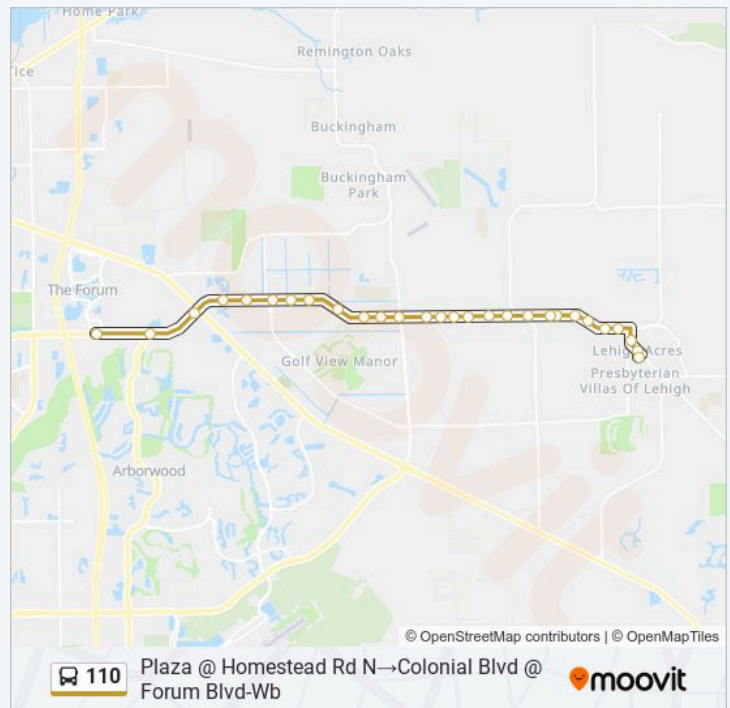

Walmart-Wb

Lee Blvd @ Ida Ave N-Wb

Lee Blvd @ Joan Ave N-Wb

Lee Blvd @ Sunshine Blvd

Lee Blvd @ Sara Ave N-Wb

Lee Blvd @ Terry Ave N

Lee Blvd @ Xelda Ave N

Lee Blvd @ Brian Ave N

Lee Blvd @ Colin Ave N-Wb

Lee Blvd @ Douglas Ave

Lee Blvd @ Gunnery Rd N-Wb

Lee Blvd @ Harry Ave N

Lee Blvd @ Jack Ave N-Wb

Lee Blvd @ Sixth Ct

Lee Blvd @ Aim Ave-Wb

Lee Blvd @ 8th St SW

Lee Blvd @ Alvin Ave

Lee Blvd @ Leonard Blvd N-Wb

Lee Blvd @ Olympia Pointe Blvd

Colonial Blvd @ Sr 82

Colonial Blvd @ Treeline Ave

Colonial Blvd @ Forum Blvd-Wb

Monday	Not Operational
Tuesday	Not Operational
Wednesday	Not Operational
Thursday	Not Operational
Friday	Not Operational
Saturday	Not Operational

110 bus Info

Direction: Plaza @ Homestead Rd N→Colonial Blvd @ Forum Blvd-Wb

Stops: 28

Trip Duration: 27 min

Line Summary:

Direction: Plaza @ Homestead Rd N→Edison Mall Transfer

40 stops

[VIEW LINE SCHEDULE](#)