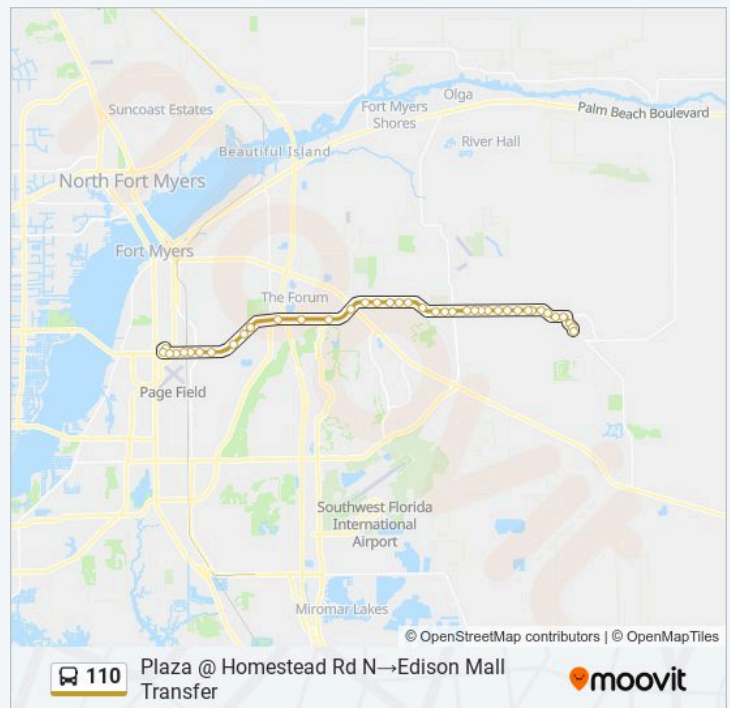

Lee Blvd @ 8th St SW

Lee Blvd @ Alvin Ave

Lee Blvd @ Leonard Blvd N-Wb

Lee Blvd @ Olympia Pointe Blvd

Colonial Blvd @ Sr 82

Colonial Blvd @ Treeline Ave

Colonial Blvd @ Forum Blvd-Wb

Colonial Blvd @ Colonial Ctr Dr

Colonial Blvd @ Wnklr Ave

Colonial Blvd @ Challenger Blvd

Colonial Blvd And Ambrosia Drive

Monday	5:32 AM - 9:20 PM
Tuesday	5:32 AM - 9:20 PM
Wednesday	5:32 AM - 9:20 PM
Thursday	5:32 AM - 9:20 PM
Friday	5:32 AM - 9:20 PM
Saturday	5:32 AM - 9:20 PM

110 bus Info

Direction: Plaza @ Homestead Rd N→Edison Mall Transfer

Stops: 40

Trip Duration: 47 min

Line Summary:

Colonial Blvd - Shoemaker Blvd

Colonial Blvd @ Kernel Cir

Colonial Blvd @ Metro Pkwy-Wb

Colonial Blvd @ Evans Ave-Wb

Colonial Blvd @ Fowler St

Colonial Blvd @ Solomon Blvd-Wb

Edison Mall Dr @ Colonial Blvd

Edison Mall Transfer

110 bus time schedules and route maps are available in an offline PDF at moovitapp.com. Use the Moovit App to see live bus times, train schedule or subway schedule, and step-by-step directions for all public transit in Lee County.