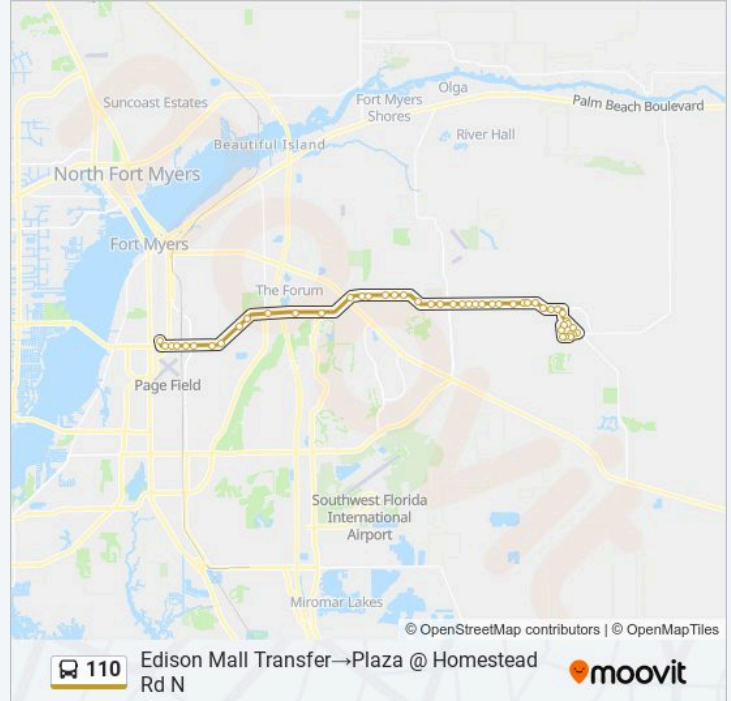

Lee Blvd @ Ida Ave N-Eb

Walmart-Eb

Lee Blvd @ Bella Ct-Eb

Lee Blvd @ Hazelwood Ave S-Eb1

Lee Blvd @ Hazelwood Ave S-Eb2

Homestead Rd N @ Irondale St E

Homstd @ Plaza-Sb

Homstd @ Taylor Ln Ext

Westminster St @ Homestead Rd N

Broad St N @ Broad St W-Eb

Broad St N @ Broad St W-Wb

Broad St W @ Woodward Ct

Woodward Ct @ Sunshine Way

Woodward Ct @ Beth Stacey Blvd

Bth Stacy Blvd @ Kenilworth Blvd

Business Way @ Plaza

Plaza @ Homestead Rd N

Direction: Plaza @ Homestead Rd N → Colonial Blvd @ Forum Blvd-Wb

28 stops

[VIEW LINE SCHEDULE](#)

110 bus Time Schedule

Plaza @ Homestead Rd N → Colonial Blvd @ Forum Blvd-Wb Route Timetable:

Walmart-Wb

Lee Blvd @ Ida Ave N-Wb

Lee Blvd @ Joan Ave N-Wb

Lee Blvd @ Sunshine Blvd

Lee Blvd @ Sara Ave N-Wb

Lee Blvd @ Terry Ave N

Lee Blvd @ Xelda Ave N

Lee Blvd @ Brian Ave N