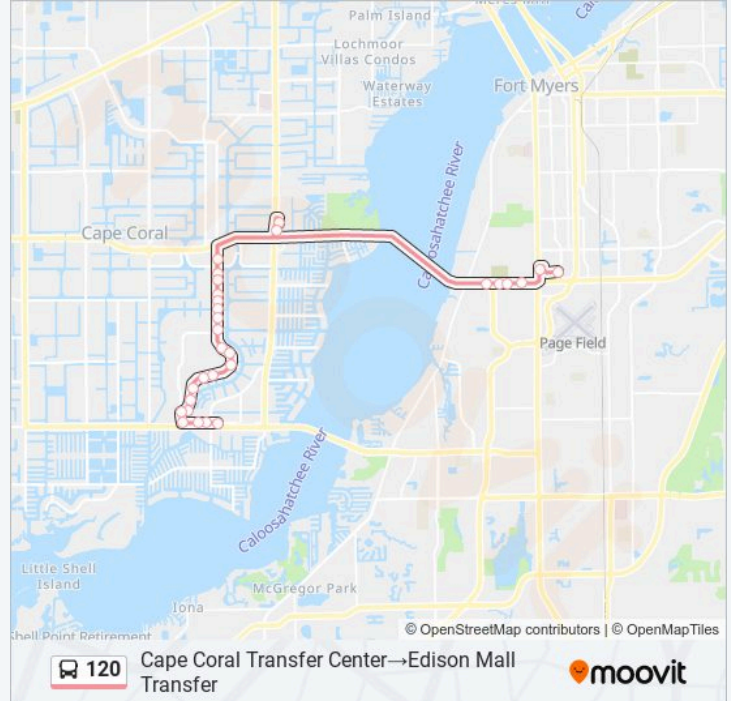

**120 bus Info**

**Direction:** Cape Coral Transfer Center→Edison Mall Transfer

**Stops:** 29

**Trip Duration:** 31 min

**Line Summary:**

Country Club Blvd @ SE 28th Ter-Nb

Country Club Blvd @ SE 26th Ter

Del Prado Blvd S @ Veterans Pkwy-Nb

Coralwood Mall @ SE 22nd Ln

Colonial Blvd @ Summerlin Rd

Colonial Blvd @ Church Ln

Colonial Blvd @ Bowling Grn Blvd-Wb

Colonial Blvd @ Tilton Ct

Cleveland Ave @ Colonial Blvd

Edison Mall Transfer

**Direction: Coralwood Mall @ SE 22nd Ln→Edison Mall Transfer**

7 stops

[VIEW LINE SCHEDULE](#)

Coralwood Mall @ SE 22nd Ln

Colonial Blvd @ Summerlin Rd

Colonial Blvd @ Church Ln

Colonial Blvd @ Bowling Grn Blvd-Wb

Colonial Blvd @ Tilton Ct

Cleveland Ave @ Colonial Blvd

**120 bus Info**

**Direction:** Coralwood Mall @ SE 22nd Ln→Edison Mall Transfer

**Stops:** 7

**Trip Duration:** 14 min

**Line Summary:**

**Direction: Edison Mall Transfer→Cape Coral Transfer Center**

36 stops