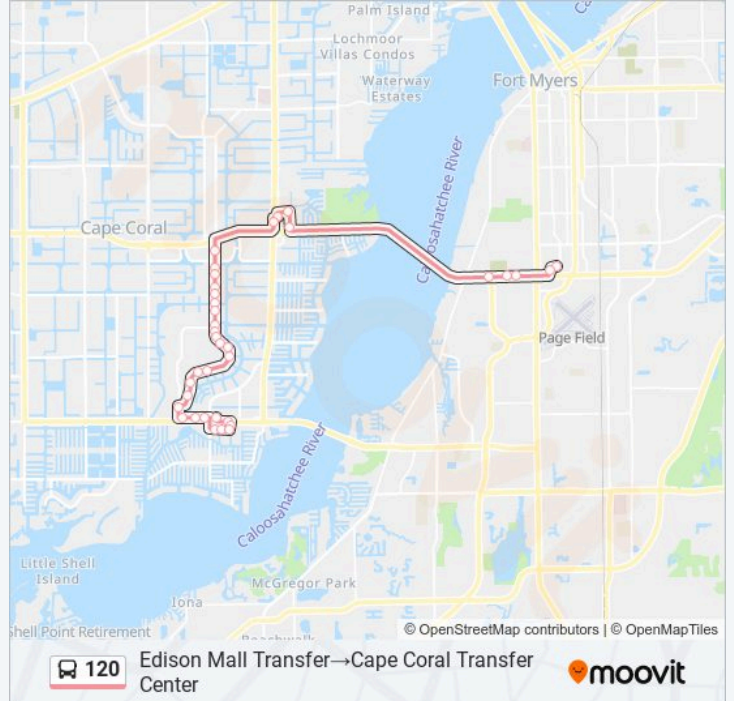

Country Club Blvd @ SE 33rd Ter

Country Club Blvd @ SE 34th Ter-Sb

Country Club Blvd @ SE 36th St-Sb

Country Club Blvd @ Wildwood Ln

**120 bus Time Schedule**

Edison Mall Transfer→Cape Coral Transfer Center  
Route Timetable:

Sunday	Not Operational
Monday	6:00 AM - 7:20 PM
Tuesday	6:00 AM - 7:20 PM
Wednesday	6:00 AM - 7:20 PM
Thursday	6:00 AM - 7:20 PM
Friday	6:00 AM - 7:20 PM
Saturday	6:00 AM - 7:20 PM

**120 bus Info**

**Direction:** Edison Mall Transfer→Cape Coral Transfer Center

**Stops:** 36

**Trip Duration:** 39 min

**Line Summary:**

Country Club Blvd @ SE 9th Ct-Sb1  
 Country Club Blvd @ SE 9th Ct-Sb2  
 Country Club Blvd @ SE 38th Ter-Sb  
 Country Club Blvd @ SE 40th St-Sb  
 Country Club Blvd @ SE 8th Pl  
 Country Club Blvd @ SE 7th Pl  
 Country Club Blvd @ SE 5th Ave-Sb  
 Country Club Blvd @ SE 43rd St-Sb  
 Palm Tree Blvd @ SE 46th Ter  
 47 Ter @ SE 4th Pl  
 47 Ter @ SE 6th Ave-Eb  
 47 Ter @ Coronado Pkwy-Eb  
 Miramar St @ York St  
 Miramar St @ Viceroy St-Eb1  
 Miramar St @ Viceroy St-Eb2  
 Leonard St @ Cc Pwky  
 Cc Pwky @ SE 10th Pl  
 Cape Coral Transfer Center

**120 bus Info**

**Direction:** Edison Mall Transfer→Coralwood Mall @ SE 22nd Ln  
**Stops:** 8  
**Trip Duration:** 12 min