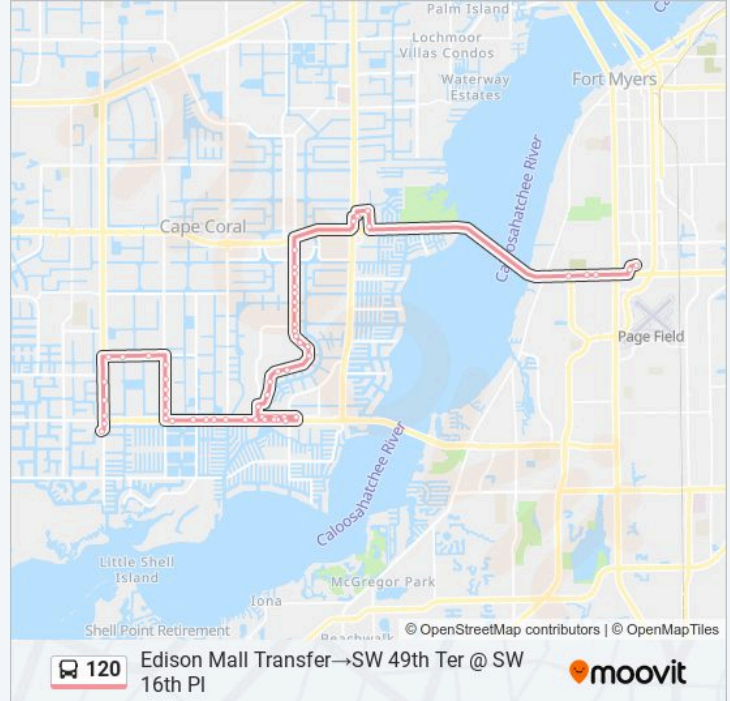

### 120 bus Info

**Direction:** Edison Mall Transfer → SW 49th Ter @ SW 16th Pl

**Stops:** 56

**Trip Duration:** 37 min

**Line Summary:**

Country Club Blvd @ SE 36th St-Sb  
Country Club Blvd @ Wildwood Ln  
Country Club Blvd @ SE 9th Ct-Sb1  
Country Club Blvd @ SE 9th Ct-Sb2  
Country Club Blvd @ SE 38th Ter-Sb  
Country Club Blvd @ SE 40th St-Sb  
Country Club Blvd @ SE 8th PI  
Country Club Blvd @ SE 7th PI  
Country Club Blvd @ SE 5th Ave-Sb  
Country Club Blvd @ SE 43rd St-Sb  
Palm Tree Blvd @ SE 46th Ter  
47 Ter @ SE 4th PI  
47 Ter @ SE 6th Ave-Eb  
47 Ter @ Coronado Pkwy-Eb  
Cape Coral Transfer Center  
Cc Pwky @ Coronado Pkwy  
Cc Pwky @ Triton Ct E  
Cc Pwky @ SE 6th Ave  
Cc Pwky @ Palm Tree Blvd  
Cc Pwky @ Lucaya Dr  
Cc Pwky @ SE 2nd Ct  
Cc Pwky @ Santa Barbara Blvd-Wb  
Cc Pwky @ SW 2nd Ave-Wb  
Cc Pwky @ Pelican Blvd-Wb  
Cc Pwky @ Pelican Blvd  
Cc Pwky @ Skyline Blvd-Eb  
Skyline Blvd @ SW 47th Ter-Nb1  
Skyline Blvd @ SW 47th St-Nb  
Skyline Blvd @ SW 45th St  
Skyline Blvd @ SW 43rd Ln  
Skyline Blvd @ SW 43rd Ter  
Skyline Blvd @ SW 40th Ter

**Direction: SW 49th Ter @ SW 16th PI→Edison Mall Transfer**

52 stops

[VIEW LINE SCHEDULE](#)

SW 49th Ter @ SW 16th PI

SW 17th PI @ SW 49th Ter

Chiquita Blvd S @ SW 47th Ter-Sb

Chiquita Blvd S @ SW 44th Ter-Nb