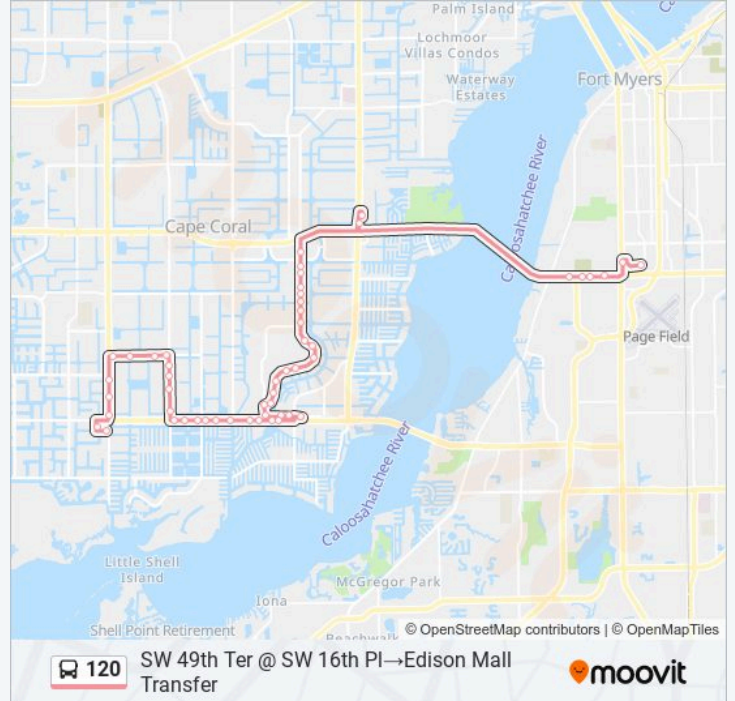

Coralwood Mall @ SE 22nd Ln

Colonial Blvd @ Summerlin Rd

Colonial Blvd @ Church Ln

Colonial Blvd @ Bowling Grn Blvd-Wb

Colonial Blvd @ Tilton Ct

Cleveland Ave @ Colonial Blvd

Edison Mall Transfer

120 bus time schedules and route maps are available in an offline PDF at [moovitapp.com](https://moovitapp.com). Use the Moovit App to see live bus times, train schedule or subway schedule, and step-by-step directions for all public transit in Lee County.

© 2024 Moovit - All Rights Reserved