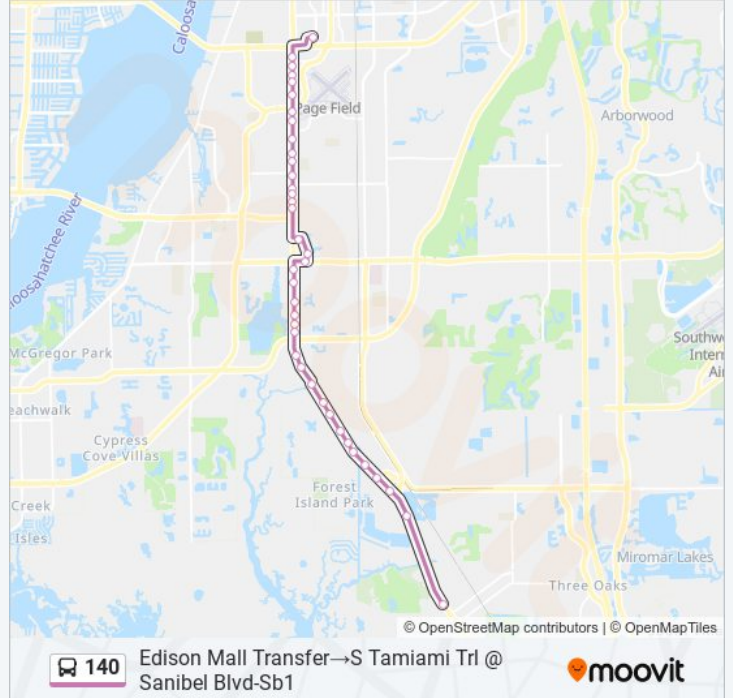

Edison Mall Transfer→S Tamiami Trl @ Sanibel Blvd-Sb1 Route Timetable:

Sunday	7:25 AM
Monday	Not Operational
Tuesday	Not Operational
Wednesday	Not Operational
Thursday	Not Operational
Friday	Not Operational
Saturday	Not Operational

140 bus Info

Direction: Edison Mall Transfer→S Tamiami Trl @ Sanibel Blvd-Sb1

Stops: 38

Trip Duration: 35 min

Line Summary:

- S Cleveland Ave @ Sunrise Blvd
- S Cleveland Ave @ Brantley Rd-Sb
- S Cleveland Ave @ College Pkwy-Nb
- Big Pine Way @ B Twr Shops Ave-Eb
- Btwr Shops @ Bell Twr Shops Ave
- Daniels Pkwy @ Bell Tower Dr
- S Cleveland Ave @ Lake Ave
- S Cleveland Ave @ Cypress Ter
- S Cleveland Ave @ Scanlon Dr-Sb
- S Cleveland Ave @ Lakeridge Ct
- S Cleveland Ave @ Harper Rd-Sb
- S Cleveland Ave @ Gladiolus Dr-Sb
- Cleveland Ave @ Old Gladiolus Dr
- S Tamiami Trl @ Jamaica Bay Blvd
- S Tamiami Trl @ Hendry Creek Dr-Sb
- S Tamiami Trl @ Briarcliff Rd-Sb
- S Tamiami Trl @ Frontage Rd
- S Tamiami Trl @ Forest Blvd-Sb
- S Tamiami Trl @ Island Park Rd-Sb1
- S Tamiami Trl @ Island Park Rd-Sb2
- S Tamiami Trl @ Main St
- S Tamiami Trl @ AM Outdoors Blvd
- S Tamiami Trl @ Pharmacy Rd
- S Tamiami Trl @ Emerson Sqr Blvd-Sb
- S Tamiami Trl @ Sanibel Blvd-Sb1

Direction: N Cleveland Ave @ Stockton St→B Twr Dr @ B Twr Shops Ave

47 stops

[VIEW LINE SCHEDULE](#)

- N Cleveland Ave @ Stockton St
- N Cleveland Ave @ Pine Island Rd
- N Cleveland Ave @ Pineapple Ln
- N Cleveland Ave @ Judd Rd-Sb