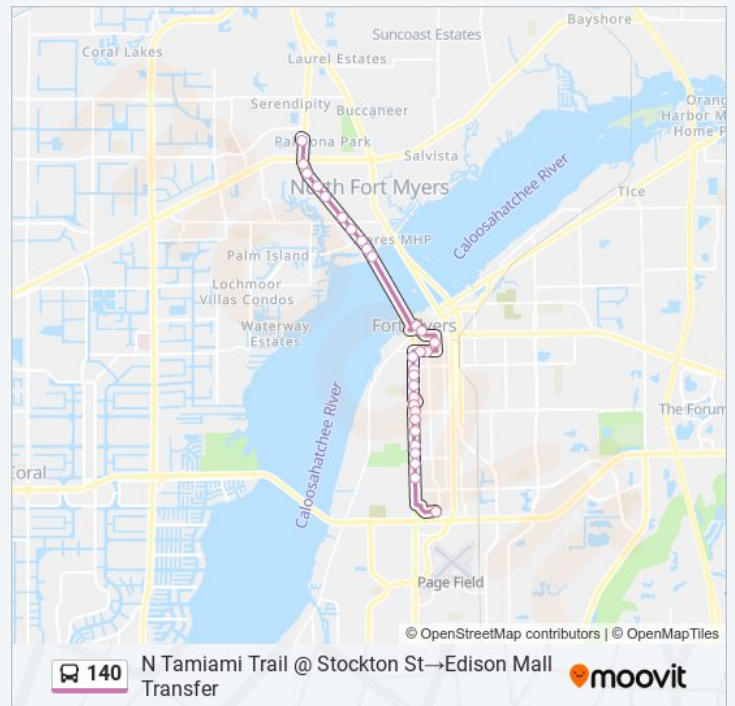

Cleveland Ave @ Coronado Rd-Sb

Cleveland Ave @ Grace Ave-Sb

Cleveland Ave @ Maravilla Ave

Cleveland Ave @ Earl Rd

Cleveland Ave @ Golf View Ave

Cleveland Ave @ Collier Ave-Sb

Edison Mall Transfer

Direction: Plaza Del Lago @ Mediterranean→N Cleveland Ave @ Stockton St