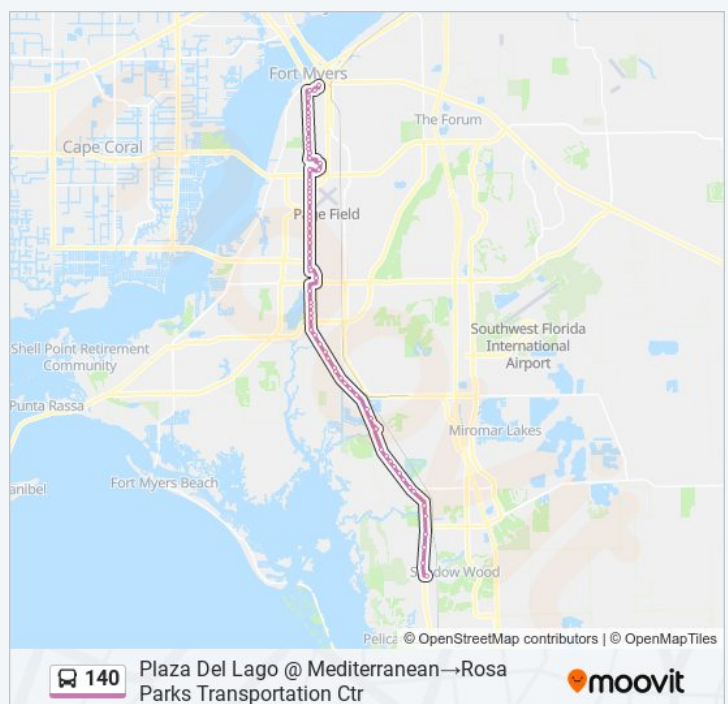

N Cleveland Ave @ Betmar Blvd-Nb
N Cleveland Ave @ Judd Rd-Nb
N Cleveland Ave @ Brown Rd
N Cleveland Ave @ Stockton St

Direction: Plaza Del Lago @ Mediterranean→Rosa Parks Transportation Ctr

70 stops

[VIEW LINE SCHEDULE](#)

Plaza Del Lago @ Mediterranean
S Tamiami Trl @ Via Rapallo Dr
S Tamiami Trl @ Williams Rd-Nb
S Tamiami Trl @ Commons Way
S Tamiami Trl @ County Rd
S Tamiami Trl @ Lords Way St-Nb
N Tamiami Trl @ Estero Pkwy
Us 41 @ Estero Pkwy
S Tamiami Trl @ Vintage Pkwy
S Tamiami Trl @ Jack Rabbit Run
S Tamiami Trl @ Hickory Dr-Nb
S Tamiami Trl @ Sanibel Blvd-Nb2
S Tamiami Trl @ Sanibel Blvd
Tamiami Trl @ Shadow Creek Blvd
Tamiami Trl @ Constitution Blvd
S Tamiami Trl @ Babcock Rd
S Tamiami Trl @ Emerson Sqr Blvd-Nb
S Tamiami Trl @ Alico Rd-Nb
S Tamiami Trl @ Alico Rd
S Tamiami Trl @ Miami St
S Tamiami Trl @ Island Park Rd-Nb1
S Tamiami Trl @ Island Park Rd-Nb2
S Tamiami Trl @ Forest Blvd-Nb
S Tamiami Trl @ Youngquist Rd

140 bus Time Schedule

Plaza Del Lago @ Mediterranean→Rosa Parks Transportation Ctr Route Timetable:

Sunday	7:35 PM
Monday	Not Operational
Tuesday	Not Operational
Wednesday	Not Operational
Thursday	Not Operational
Friday	Not Operational
Saturday	Not Operational

140 bus Info

Direction: Plaza Del Lago @ Mediterranean→Rosa Parks Transportation Ctr

Stops: 70

Trip Duration: 60 min

Line Summary: