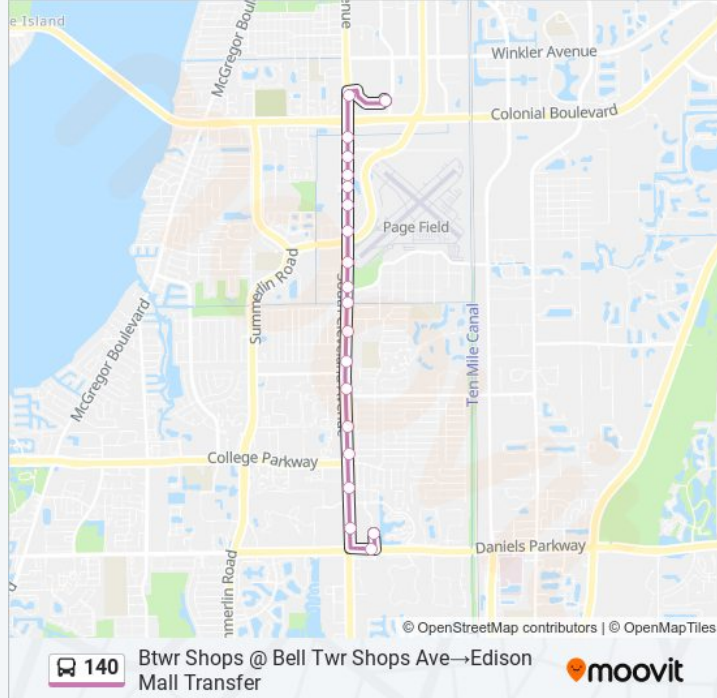

Cleveland Ave @ Colonial Blvd

Edison Mall Transfer

Direction: Btwr Shops @ Bell Twr Shops Ave → Edison Mall Transfer

20 stops

[VIEW LINE SCHEDULE](#)

Btwr Shops @ Bell Twr Shops Ave

Daniels Pkwy @ Bell Tower Dr

S Cleveland Ave at Daniels Pkwy

S Cleveland Ave @ Big Pine Way

S Cleveland Ave @ College Pkwy

S Cleveland Ave @ Brantley Rd

S Cleveland Ave @ Crystal Dr

S Cleveland Ave @ Cypress Dr

S Cleveland Ave @ Oak Dr

140 bus Info

Direction: Btwr Shops @ Bell Twr Shops Ave → Edison Mall Transfer

Stops: 20

Trip Duration: 15 min

Line Summary:

Cleveland Ave @ Colonial Blvd

Edison Mall Transfer

Direction: Btwr Shops @ Bell Twr Shops Ave→N Cleveland Ave @ Stockton St

47 stops

[VIEW LINE SCHEDULE](#)

Btwr Shops @ Bell Twr Shops Ave

Daniels Pkwy @ Bell Tower Dr

S Cleveland Ave at Daniels Pkwy

S Cleveland Ave @ Big Pine Way

S Cleveland Ave @ College Pkwy

S Cleveland Ave @ Brantley Rd