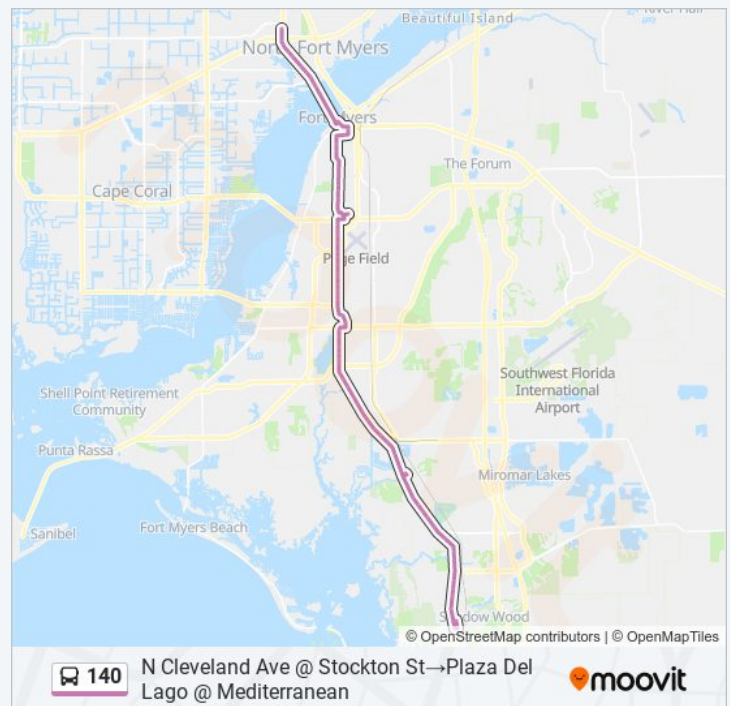

N Cleveland Ave @ Stockton St

N Cleveland Ave @ Pine Island Rd

N Cleveland Ave @ Pineapple Ln

N Cleveland Ave @ Judd Rd-Sb

N Cleveland Ave @ Betmar Blvd-Sb

N Cleveland Ave @ Pondella Rd-Sb1

N Cleveland Ave @ Pondella Rd-Sb2

Cleveland Ave @ Hanck Brdg Pkwy-Sb

N Cleveland Ave @ Marintown Ln

N Cleveland Ave @ North Key Dr-Nb

First St @ Monroe St

Monroe St @ Second St

Rosa Parks Transportation Ctr

Victoria Ave @ Broadway-Eb2

Victoria Ave @ Grand Ave

N Cleveland Ave @ Victoria Ave

Cleveland Ave @ Edison Ave-Sb

Cleveland Ave @ Franklin St

Cleveland Ave @ Llewellyn Dr

Cleveland Ave @ Canal St

Cleveland Ave @ Linhart Ave-Sb

Cleveland Ave @ Hanson St-Sb

Cleveland Ave @ Coronado Rd-Sb

Cleveland Ave @ Grace Ave-Sb

Cleveland Ave @ Maravilla Ave

Cleveland Ave @ Earl Rd

Cleveland Ave @ Golf View Ave

Cleveland Ave @ Collier Ave-Sb

Edison Mall Transfer

S Cleveland Ave @ Colonial Blvd-Sb

S Cleveland Ave @ N Airport Rd-Sb

S Cleveland Ave @ D St-Sb1

S Cleveland Ave @ D St-Sb2

Monday	Not Operational
Tuesday	Not Operational
Wednesday	Not Operational
Thursday	Not Operational
Friday	Not Operational
Saturday	Not Operational

140 bus Info

Direction: N Cleveland Ave @ Stockton St→Plaza Del Lago @ Mediterranean

Stops: 80

Trip Duration: 85 min

Line Summary: