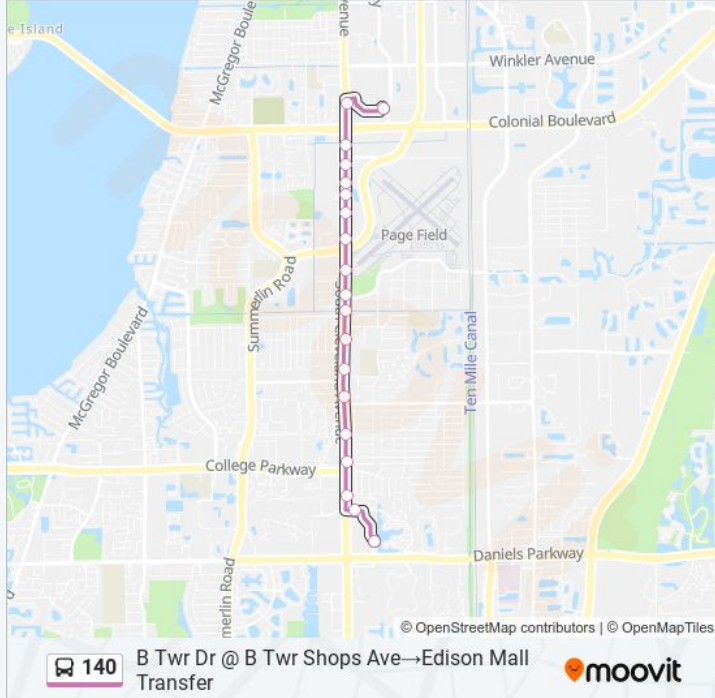

Use the Moovit App to find the closest 140 bus station near you and find out when is the next 140 bus arriving.

Direction: B Twr Dr @ B Twr Shops Ave→Edison Mall Transfer

19 stops

[VIEW LINE SCHEDULE](#)

140 bus Info

Direction: B Twr Dr @ B Twr Shops Ave→Edison Mall Transfer

Stops: 19

Trip Duration: 15 min

Line Summary:

S Cleveland Ave @ D St

S Cleveland Ave @ N Airport Rd

S Cleveland Ave @ Colonial Blvd

Cleveland Ave @ Colonial Blvd

Edison Mall Transfer

Direction: Btwr Shops @ Bell Twr Shops Ave → Edison Mall Transfer

20 stops

[VIEW LINE SCHEDULE](#)

Btwr Shops @ Bell Twr Shops Ave

Daniels Pkwy @ Bell Tower Dr

S Cleveland Ave at Daniels Pkwy

S Cleveland Ave @ Big Pine Way

S Cleveland Ave @ College Pkwy

S Cleveland Ave @ Brantley Rd

S Cleveland Ave @ Crystal Dr

S Cleveland Ave @ Cypress Dr

S Cleveland Ave @ Oak Dr