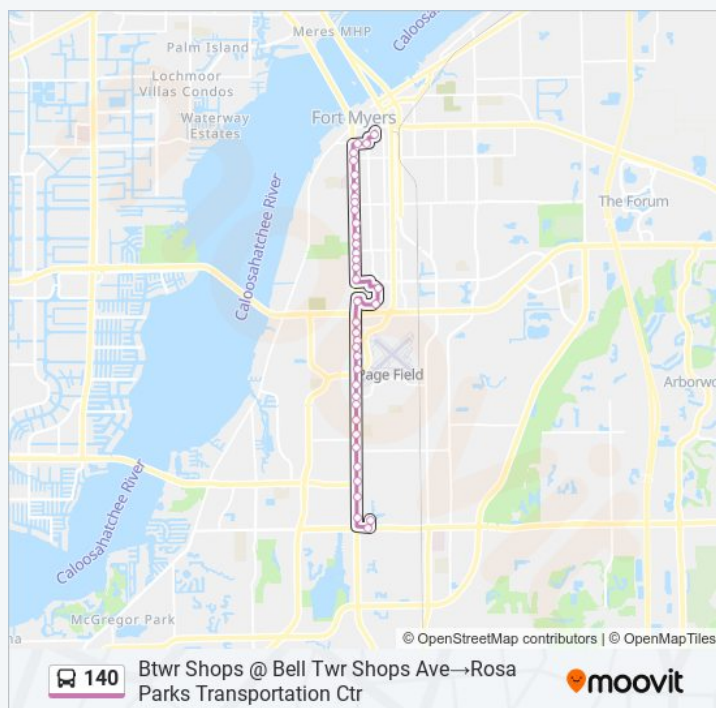

Cleveland Ave @ Colonial Blvd

Edison Mall Transfer

Direction: Btwr Shops @ Bell Twr Shops Ave → Edison Mall Transfer

20 stops

[VIEW LINE SCHEDULE](#)

Btwr Shops @ Bell Twr Shops Ave

Daniels Pkwy @ Bell Tower Dr

Friday 8:20 PM - 8:59 PM

Saturday 8:20 PM - 8:59 PM

140 bus Info

Direction: Btwr Shops @ Bell Twr Shops Ave→Rosa Parks Transportation Ctr

Stops: 38

Trip Duration: 27 min

Line Summary:

Cleveland Ave @ South St

Cleveland Ave @ Edison Ave-Nb

Cleveland Ave @ Lafayette St

Victoria Ave @ Heitman St

Victoria Ave @ Broadway-Eb1

Rosa Parks Transportation Ctr

Direction: Edison Mall Transfer → N Cleveland Ave @ Stockton St

28 stops

[VIEW LINE SCHEDULE](#)

Edison Mall Transfer

Edison Mall Dr @ Solomon Blvd

Cleveland Ave @ Oakley Ave-Nb

Cleveland Ave @ Collier Ave-Nb

Cleveland Ave @ Hill Ave

Cleveland Ave @ Carrell Rd