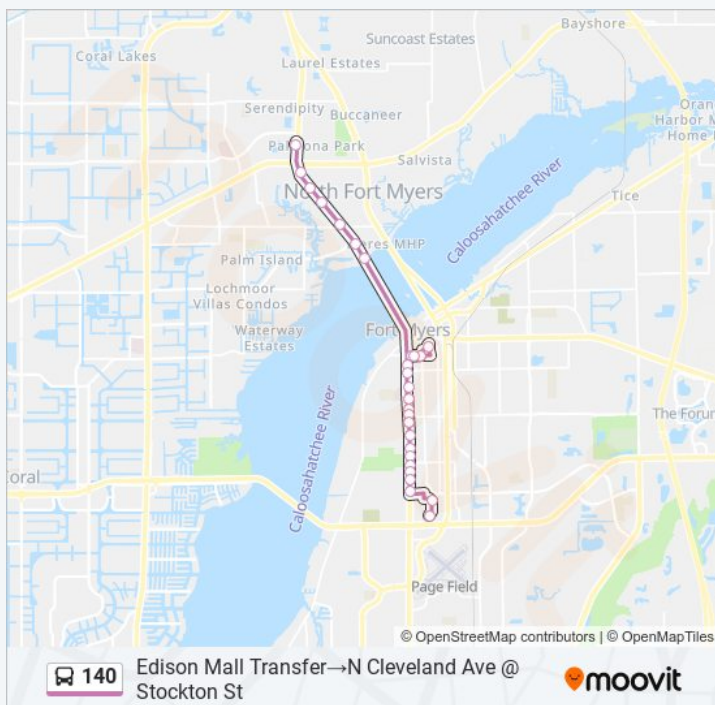

Cleveland Ave @ Edison Ave-Nb

Cleveland Ave @ Lafayette St

Victoria Ave @ Heitman St

Victoria Ave @ Broadway-Eb1

Rosa Parks Transportation Ctr

Victoria Ave @ Broadway-Eb2

Victoria Ave @ Grand Ave

N Cleveland Ave @ North Key Dr-Sb

Cleveland Ave @ Hanck Brdg Pkwy-Nb

140 bus Time Schedule

Edison Mall Transfer → N Cleveland Ave @ Stockton St Route Timetable:

Sunday	6:40 AM
Monday	5:25 AM
Tuesday	5:25 AM
Wednesday	5:25 AM
Thursday	5:25 AM
Friday	5:25 AM
Saturday	5:25 AM

140 bus Info

Direction: Edison Mall Transfer → N Cleveland Ave @ Stockton St

Stops: 28

Trip Duration: 30 min

Line Summary:

N Cleveland Ave @ Pondella Rd-Nb
 N Cleveland Ave @ Betmar Blvd-Nb
 N Cleveland Ave @ Judd Rd-Nb
 N Cleveland Ave @ Brown Rd
 N Cleveland Ave @ Stockton St

Direction: Edison Mall Transfer→S Tamiami Trl @ Sanibel Blvd

38 stops
[VIEW LINE SCHEDULE](#)

Edison Mall Transfer
 S Cleveland Ave @ Colonial Blvd-Sb
 S Cleveland Ave @ N Airport Rd-Sb
 S Cleveland Ave @ D St-Sb1
 S Cleveland Ave @ D St-Sb2
 S Cleveland Ave @ Clayton Ct
 S Cleveland Ave @ Boy Scout Dr
 S Cleveland Ave @ Dana Dr-Sb
 S Cleveland Ave @ Maple Dr
 S Cleveland Ave @ Oak Dr-Sb
 S Cleveland Ave @ Palm Dr
 Cleveland Ave @ Park Meadows Dr
 S Cleveland Ave @ Crystal Dr-Sb
 S Cleveland Ave @ Sunrise Blvd
 S Cleveland Ave @ Brantley Rd-Sb
 S Cleveland Ave @ College Pkwy-Nb
 Big Pine Way @ B Twr Shops Ave-Eb
 Btwr Shops @ Bell Twr Shops Ave
 Daniels Pkwy @ Bell Tower Dr
 S Cleveland Ave @ Lake Ave
 S Cleveland Ave @ Cypress Ter
 S Cleveland Ave @ Scanlon Dr-Sb
 S Cleveland Ave @ Lakeridge Ct