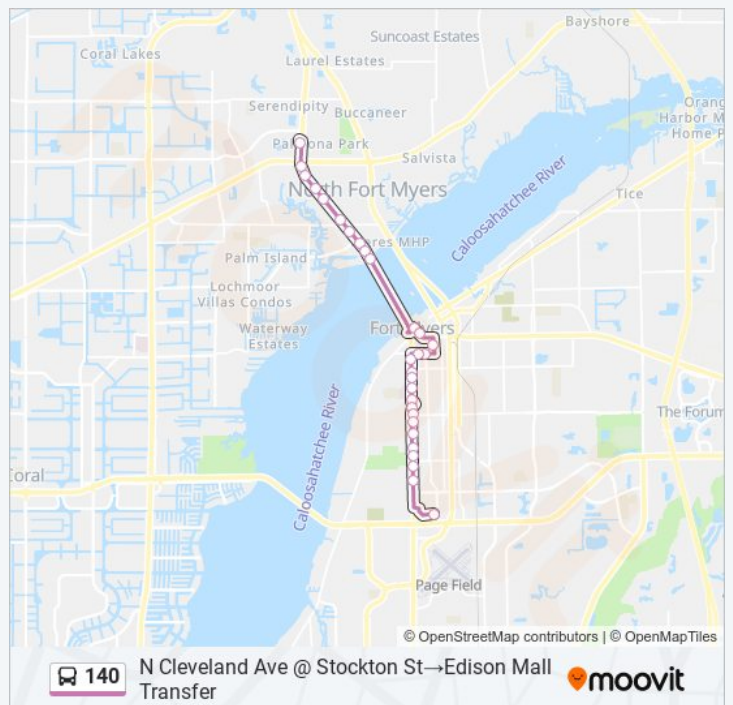

Tuesday	7:00 PM
Wednesday	7:00 PM
Thursday	7:00 PM
Friday	7:00 PM
Saturday	7:00 PM

140 bus Info

Direction: N Cleveland Ave @ Stockton St→Edison Mall Transfer

Stops: 29

Trip Duration: 30 min

Line Summary:

Direction: N Cleveland Ave @ Stockton St→Plaza Del Lago @ Mediterranean