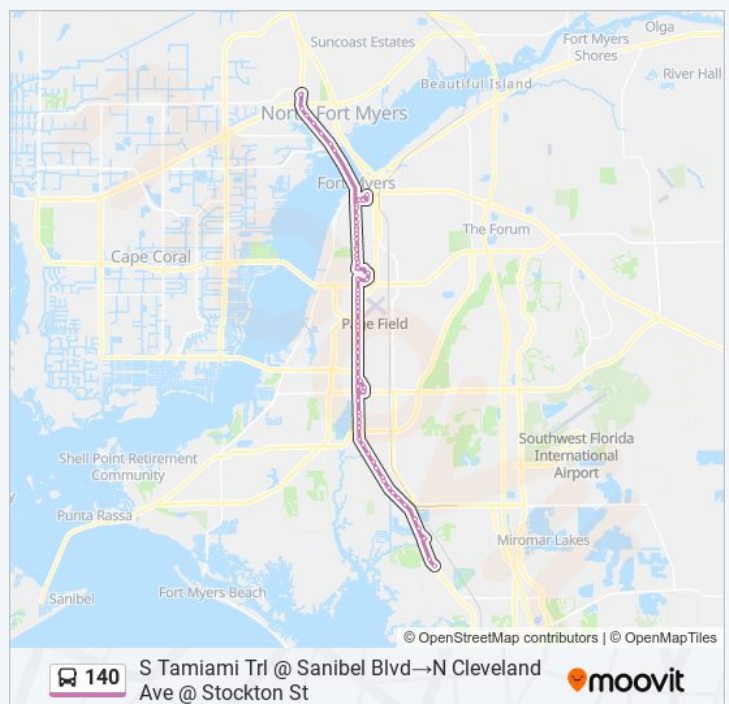

S Tamiami Trl @ Main St

S Tamiami Trl @ AM Outdoors Blvd

S Tamiami Trl @ Pharmacy Rd

S Tamiami Trl @ Emerson Sqr Blvd-Sb

S Tamiami Trl @ Sanibel Blvd

Direction: S Tamiami Trl @ Sanibel Blvd→N Cleveland Ave @ Stockton St

70 stops

[VIEW LINE SCHEDULE](#)

S Tamiami Trl @ Sanibel Blvd

Tamiami Trl @ Shadow Creek Blvd

Tamiami Trl @ Constitution Blvd

S Tamiami Trl @ Babcock Rd

S Tamiami Trl @ Emerson Sqr Blvd-Nb

S Tamiami Trl @ Alico Rd-Nb

S Tamiami Trl @ Alico Rd

S Tamiami Trl @ Miami St

S Tamiami Trl @ Island Park Rd-Nb1

S Tamiami Trl @ Island Park Rd-Nb2

S Tamiami Trl @ Forest Blvd-Nb

S Tamiami Trl @ Youngquist Rd

S Tamiami Trl @ Briarcliff Rd-Nb1

S Tamiami Trl @ Hendry Creek Dr-Nb

Cleveland Ave @ Jamaica Bay Blvd

S Tamiami Trl @ Old Gladiolus Dr

S Cleveland Ave @ Gladiolus Dr-Nb

S Cleveland Ave @ Harper Rd-Nb

S Cleveland Ave @ Andrea Ln

S Cleveland Ave @ Scanlon Dr-Nb

S Cleveland Ave @ Sauer Dr

S Cleveland Ave at Daniels Pkwy

Big Pine Way @ B Twr Shops Ave-Eb

140 bus Time Schedule

S Tamiami Trl @ Sanibel Blvd→N Cleveland Ave @ Stockton St Route Timetable:

Sunday	Not Operational
Monday	5:15 AM - 6:05 AM
Tuesday	5:15 AM - 6:05 AM
Wednesday	5:15 AM - 6:05 AM
Thursday	5:15 AM - 6:05 AM
Friday	5:15 AM - 6:05 AM
Saturday	5:15 AM - 6:05 AM

140 bus Info

Direction: S Tamiami Trl @ Sanibel Blvd→N Cleveland Ave @ Stockton St

Stops: 70

Trip Duration: 60 min

Line Summary: