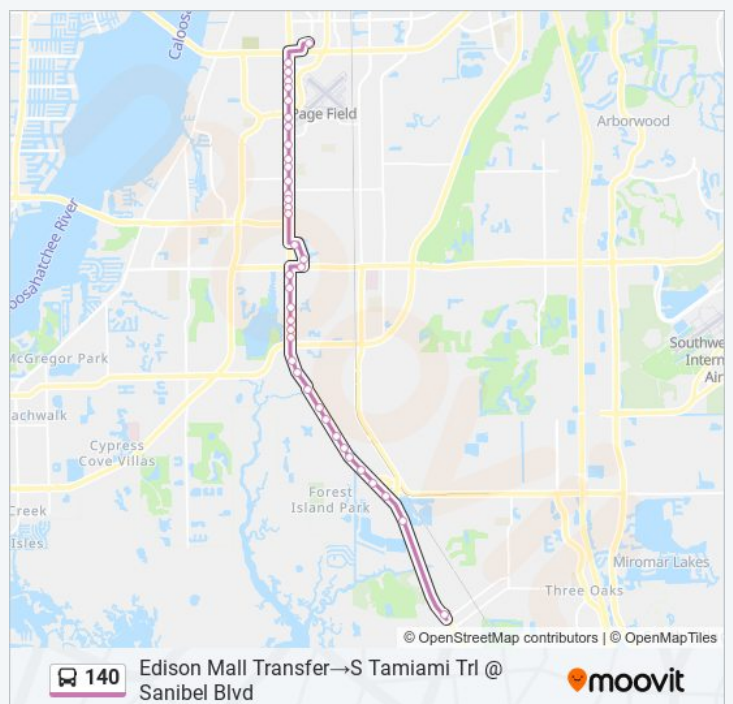

140 bus Info

Direction: Edison Mall Transfer → N Cleveland Ave @ Stockton St

Stops: 28

Trip Duration: 30 min

Line Summary:

N Cleveland Ave @ Pondella Rd-Nb
 N Cleveland Ave @ Betmar Blvd-Nb
 N Cleveland Ave @ Judd Rd-Nb
 N Cleveland Ave @ Brown Rd
 N Cleveland Ave @ Stockton St

Direction: Edison Mall Transfer→S Tamiami Trl @ Sanibel Blvd

38 stops
[VIEW LINE SCHEDULE](#)

Edison Mall Transfer
 S Cleveland Ave @ Colonial Blvd-Sb
 S Cleveland Ave @ N Airport Rd-Sb
 S Cleveland Ave @ D St-Sb1
 S Cleveland Ave @ D St-Sb2
 S Cleveland Ave @ Clayton Ct
 S Cleveland Ave @ Boy Scout Dr
 S Cleveland Ave @ Dana Dr-Sb
 S Cleveland Ave @ Maple Dr
 S Cleveland Ave @ Oak Dr-Sb
 S Cleveland Ave @ Palm Dr
 Cleveland Ave @ Park Meadows Dr
 S Cleveland Ave @ Crystal Dr-Sb
 S Cleveland Ave @ Sunrise Blvd
 S Cleveland Ave @ Brantley Rd-Sb
 S Cleveland Ave @ College Pkwy-Nb
 Big Pine Way @ B Twr Shops Ave-Eb
 Btwr Shops @ Bell Twr Shops Ave
 Daniels Pkwy @ Bell Tower Dr
 S Cleveland Ave @ Lake Ave
 S Cleveland Ave @ Cypress Ter
 S Cleveland Ave @ Scanlon Dr-Sb
 S Cleveland Ave @ Lakeridge Ct

140 bus Time Schedule

Edison Mall Transfer→S Tamiami Trl @ Sanibel Blvd
 Route Timetable:

Sunday	Not Operational
Monday	5:00 AM
Tuesday	5:00 AM
Wednesday	5:00 AM
Thursday	5:00 AM
Friday	5:00 AM
Saturday	5:00 AM

140 bus Info

Direction: Edison Mall Transfer→S Tamiami Trl @ Sanibel Blvd
Stops: 38
Trip Duration: 30 min
Line Summary:

S Cleveland Ave @ Harper Rd-Sb

S Cleveland Ave @ Gladiolus Dr-Sb

Cleveland Ave @ Old Gladiolus Dr