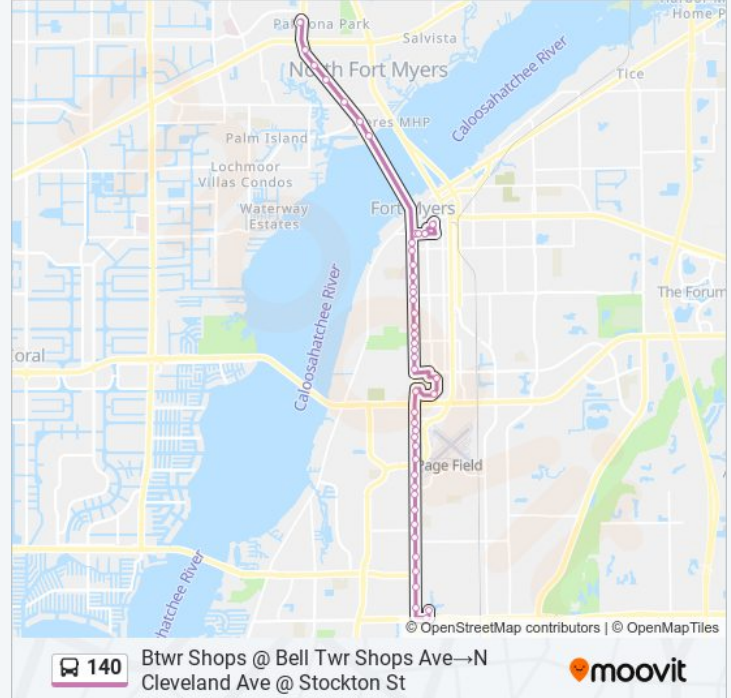

Cleveland Ave @ Katherine St

Cleveland Ave @ South St

Cleveland Ave @ Edison Ave-Nb

Cleveland Ave @ Lafayette St

Victoria Ave @ Heitman St

Victoria Ave @ Broadway-Eb1

Rosa Parks Transportation Ctr

Victoria Ave @ Broadway-Eb2

Victoria Ave @ Grand Ave

N Cleveland Ave @ North Key Dr-Sb

Cleveland Ave @ Hanck Brdg Pkwy-Nb

N Cleveland Ave @ Pondella Rd-Nb

N Cleveland Ave @ Betmar Blvd-Nb

N Cleveland Ave @ Judd Rd-Nb

N Cleveland Ave @ Brown Rd

N Cleveland Ave @ Stockton St

Btwr Shops @ Bell Twr Shops Ave→N
Cleveland Ave @ Stockton St

Direction: Btwr Shops @ Bell Twr Shops Ave→Rosa Parks Transportation Ctr

38 stops

[VIEW LINE SCHEDULE](#)

140 bus Time Schedule

Btwr Shops @ Bell Twr Shops Ave→Rosa Parks Transportation Ctr Route Timetable:

Sunday

Not Operational

Btwr Shops @ Bell Twr Shops Ave

Daniels Pkwy @ Bell Tower Dr

S Cleveland Ave at Daniels Pkwy

S Cleveland Ave @ Big Pine Way