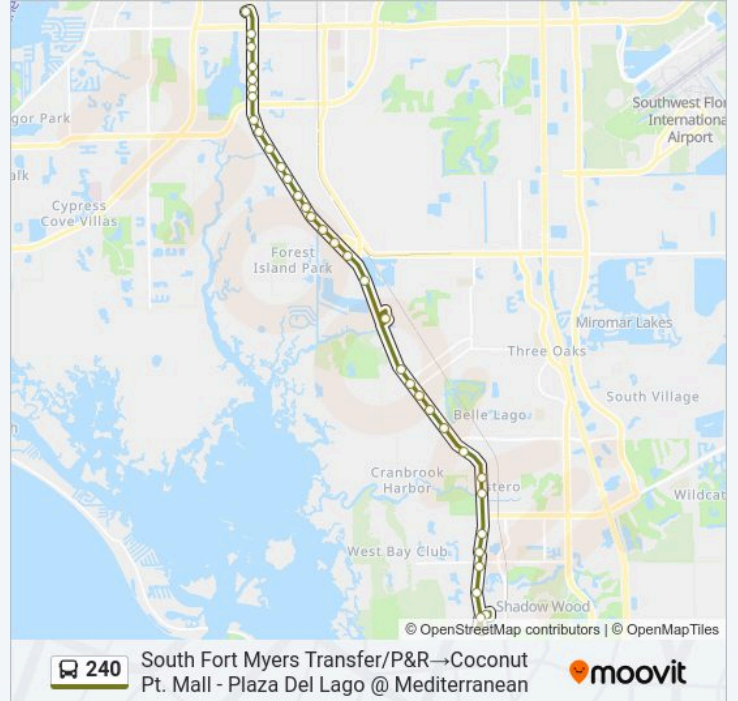

Stops: 35

Trip Duration: 37 min

Line Summary:

S Tamiami Trl @ Miami St
 S Tamiami Trl @ Island Park Rd-Nb1
 S Tamiami Trl @ Island Park Rd-Nb2
 S Tamiami Trl @ Forest Blvd-Nb
 S Tamiami Trl @ Youngquist Rd
 S Tamiami Trl @ Briarcliff Rd-Nb1
 S Tamiami Trl @ Hendry Creek Dr-Nb
 Cleveland Ave @ Jamaica Bay Blvd
 S Tamiami Trl @ Old Gladiolus Dr
 S Cleveland Ave @ Gladiolus Dr-Nb
 S Cleveland Ave @ Harper Rd-Nb
 S Cleveland Ave @ Andrea Ln
 S Cleveland Ave @ Scanlon Dr-Nb
 S Cleveland Ave @ Sauer Dr
 S Cleveland Ave at Daniels Pkwy
 South Fort Myers Transfer/P&R

S Tamiami Trl @ Sanibel Blvd-Sb1

S Tamiami Trl @ Sanibel Blvd

S Tamiami Trl @ Hickory Dr

S Tamiami Trl @ Elwood Rd

S Tamiami Trl @ Breckenridge Dr

N Tamiami Trl @ Trailside Dr

S Tamiami Trl @ Lords Way St

S Tamiami Trl @ Lychee Ln

S Tamiami Trl @ Commons Way

S Tamiami Trl @ Williams Rd

S Tamiami Trl @ Williams Rd

S Tamiami Trl @ Galloway Ford

S Tamiami Trl @ Marsh Landing

Coconut Pt. Mall - Plaza Del Lago @ Mediterranean

240 bus time schedules and route maps are available in an offline PDF at moovitapp.com. Use the Moovit App to see live bus times, train schedule or subway schedule, and step-by-step directions for all public transit in Lee County.