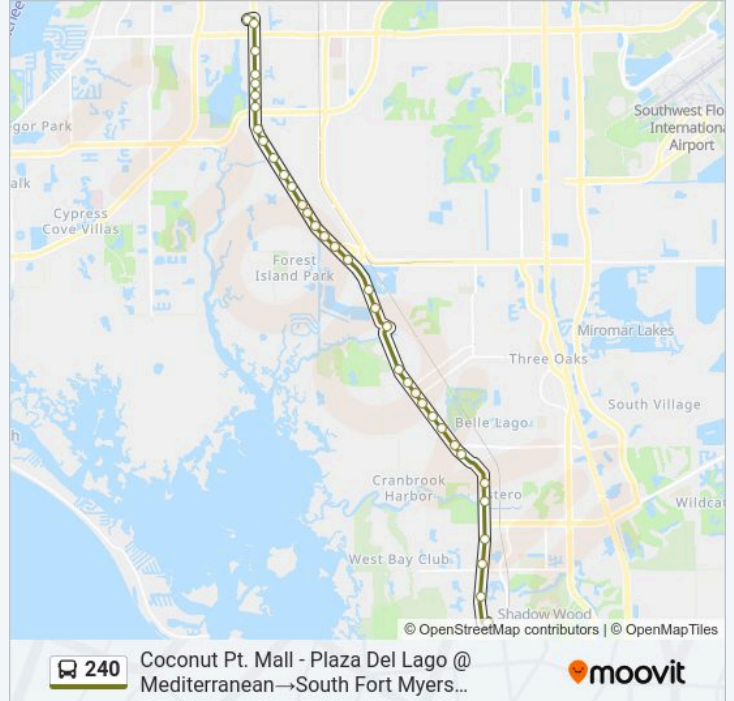

Use the Moovit App to find the closest 240 bus station near you and find out when is the next 240 bus arriving.

Direction: Coconut Pt. Mall - Plaza Del Lago @ Mediterranean→South Fort Myers Transfer/P&R

Monday	6:30 AM-9:19 PM
Tuesday	6:30 AM-9:19 PM
Wednesday	6:30 AM-9:19 PM
Thursday	6:30 AM-9:19 PM
Friday	6:30 AM-9:19 PM
Saturday	6:30 AM-9:19 PM
Sunday	Not Operational

240 bus Info

Direction: Coconut Pt. Mall - Plaza Del Lago @ Mediterranean→South Fort Myers Transfer/P&R

Stops: 35

Trip Duration: 37 min

Line Summary:

S Tamiami Trl @ Miami St
 S Tamiami Trl @ Island Park Rd-Nb1
 S Tamiami Trl @ Island Park Rd-Nb2
 S Tamiami Trl @ Forest Blvd-Nb
 S Tamiami Trl @ Youngquist Rd
 S Tamiami Trl @ Briarcliff Rd-Nb1
 S Tamiami Trl @ Hendry Creek Dr-Nb
 Cleveland Ave @ Jamaica Bay Blvd
 S Tamiami Trl @ Old Gladiolus Dr
 S Cleveland Ave @ Gladiolus Dr-Nb
 S Cleveland Ave @ Harper Rd-Nb
 S Cleveland Ave @ Andrea Ln
 S Cleveland Ave @ Scanlon Dr-Nb
 S Cleveland Ave @ Sauer Dr
 S Cleveland Ave at Daniels Pkwy
 South Fort Myers Transfer/P&R

Direction: South Fort Myers
Transfer/P&R→Coconut Pt. Mall - Plaza Del Lago
@ Mediterranean

34 stops
[VIEW LINE SCHEDULE](#)

South Fort Myers Transfer/P&R
 S Cleveland Ave @ Lake Ave
 S Cleveland Ave @ Cypress Ter
 S Cleveland Ave @ Scanlon Dr-Sb
 S Cleveland Ave @ Lakeridge Ct
 S Cleveland Ave @ Harper Rd-Sb
 S Cleveland Ave @ Gladiolus Dr-Sb
 Cleveland Ave @ Old Gladiolus Dr
 S Tamiami Trl @ Jamaica Bay Blvd
 S Tamiami Trl @ Hendry Creek Dr-Sb
 S Tamiami Trl @ Briarcliff Rd-Sb