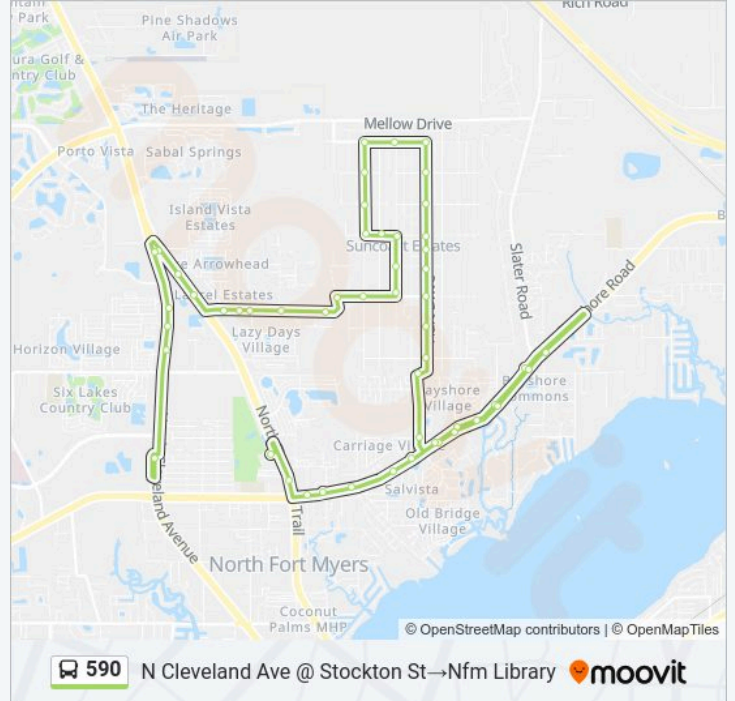

Use the Moovit App to find the closest 590 bus station near you and find out when is the next 590 bus arriving.

Direction: N Cleveland Ave @ Stockton St → Nfm Library

52 stops

[VIEW LINE SCHEDULE](#)

- N Cleveland Ave @ Stockton St
- N Cleveland Ave @ Dyke Ave
- N Cleveland Ave @ Saturn Cir
- N Cleveland Ave @ Leesure Ln
- N Cleveland Ave @ North Fork Dr
- N Tamiami Trl @ Island Vista Dr
- N Tamiami Trl @ Arrowhead Blvd
- N Tamiami Trl @ Laurel Dr
- Laurel Dr @ Teakwood Blvd
- Laurel Dr @ Winona Dr
- Laurel Ln @ N Second St
- Laurel Dr @ Garden St
- Laurel Dr @ Rupert Ln
- Gage Way @ Laurel Ln
- Laurel Ln @ Ebson Dr
- Mcdaniel Dr @ Laurel Ln
- Mcdaniel Dr @ Cantor Ln
- Mcdaniel Dr @ Gish Ln
- Gish Ln - Marx Dr
- Gish Ln - Ebson Dr

590 bus Info

Direction: N Cleveland Ave @ Stockton St → Nfm Library

Stops: 52

Trip Duration: 40 min

Line Summary:

Ebson Dr @ Case Ln

Ebson Dr @ Payne Ln

Ebson Dr @ Tucker Ln

Bayshore @ Coon

Bayshore Rd @ Coon Rd

Bayshore Rd @ Twin Brooks Rd

Bayshore Rd @ Lantern Ln

Bayshore Rd @ Shoreline Blvd

Bayshore Rd @ Hart Rd

Bayshore Rd @ Carriage Ln

Bayshore Rd @ Washington Dr

Bayshore Rd @ N Evalena Ln

Bayshore Rd @ Ixora Dr

Pine Island & Business 41 - Bayshore Rd @ Crescent

N Tamiami Trl @ Powell Dr

Nfm Library

Direction: N Cleveland Ave @ Stockton St→N Cleveland Ave @ Stockton St