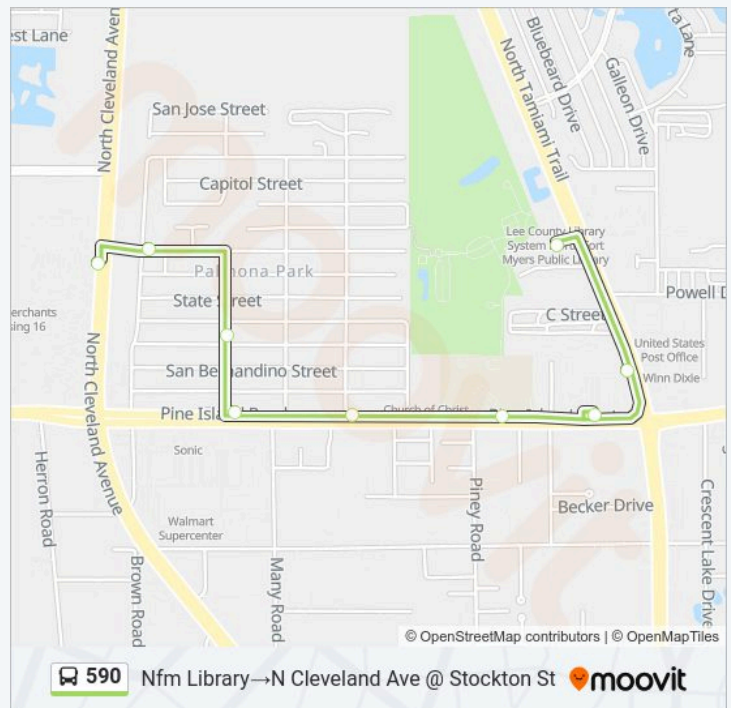

Use the Moovit App to find the closest 590 bus station near you and find out when is the next 590 bus arriving.

Direction: N Cleveland Ave @ Stockton St → Nfm Library

52 stops

[VIEW LINE SCHEDULE](#)

- N Cleveland Ave @ Stockton St
- N Cleveland Ave @ Dyke Ave
- N Cleveland Ave @ Saturn Cir
- N Cleveland Ave @ Leesure Ln
- N Cleveland Ave @ North Fork Dr
- N Tamiami Trl @ Island Vista Dr
- N Tamiami Trl @ Arrowhead Blvd
- N Tamiami Trl @ Laurel Dr
- Laurel Dr @ Teakwood Blvd
- Laurel Dr @ Winona Dr
- Laurel Ln @ N Second St
- Laurel Dr @ Garden St
- Laurel Dr @ Rupert Ln
- Gage Way @ Laurel Ln
- Laurel Ln @ Ebson Dr
- Mcdaniel Dr @ Laurel Ln
- Mcdaniel Dr @ Cantor Ln
- Mcdaniel Dr @ Gish Ln
- Gish Ln - Marx Dr
- Gish Ln - Ebson Dr

590 bus Info

Direction: N Cleveland Ave @ Stockton St→N Cleveland Ave @ Stockton St

Stops: 59

Trip Duration: 52 min

Line Summary:

Pine Island Rd @ Pacific Ave

Pine Island Rd @ Woodward Ave

N Cleveland Ave @ Stockton St

Bayshore Rd @ Carriage Ln

Bayshore Rd @ Washington Dr

Bayshore Rd @ N Evalena Ln

Woodward Ave @ Ellis St

Stockton St @ Brown Rd

Direction: Nfm Library→N Cleveland Ave @ Stockton St

9 stops

[VIEW LINE SCHEDULE](#)

590 bus Info

Direction: Nfm Library→N Cleveland Ave @ Stockton St

Stops: 9

Trip Duration: 5 min

Line Summary:

590 bus time schedules and route maps are available in an offline PDF at moovitapp.com. Use the Moovit App to see live bus times, train schedule or subway schedule, and step-by-step directions for all public transit in Lee County.