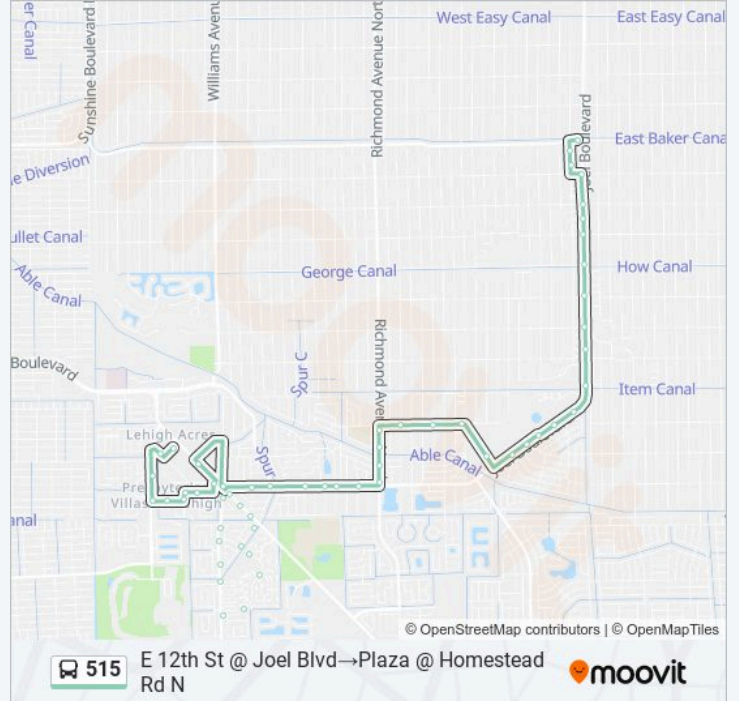

515 bus Info

Direction: E 12th St @ Joel Blvd→Plaza @ Homestead Rd N

Stops: 56

Trip Duration: 31 min

Line Summary:

E 3rd St @ David Ave

E 3rd St @ Lake Ave

E 3rd St @ Lincoln Ave

Palm Blvd @ Beaconshire Blvd

Palm Blvd @ Valley Dr

Palm Blvd @ Alabama Rd S

Alabama Rd S @ Tangelo Ct

Alabama Rd S @ Andros St

Alabama Rd S @ Palm Blvd

Alabama Rd S @ Cherokee Ave

Alabama Rd S @ Arizona Rd

Homestead Rd N @ Delaware Rd

Homstd @ Taylor Ln Ext

Westminster St @ Homestead Rd N

Broad St N @ Broad St W-Eb

Broad St N @ Broad St W-Wb

Broad St W @ Woodward Ct

Woodward Ct @ Sunshine Way

Woodward Ct @ Beth Stacey Blvd

Bth Stacy Blvd @ Kenilworth Blvd

Business Way @ Plaza

Plaza @ Homestead Rd N

Direction: Plaza @ Homestead Rd N→E 12th St @ Joel Blvd

40 stops

[VIEW LINE SCHEDULE](#)

Plaza @ Homestead Rd N

Homstd @ Taylor Ln Ext