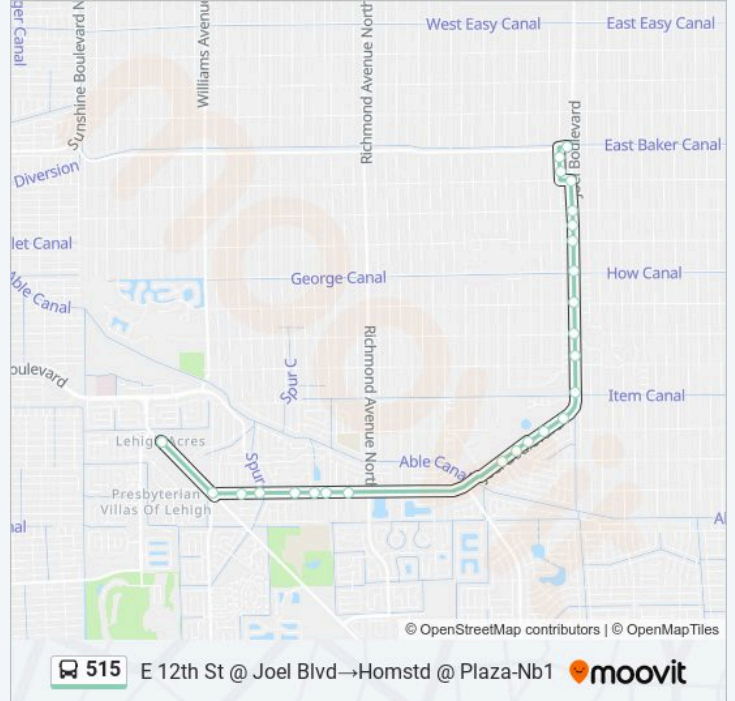

515 bus Info

Direction: E 12th St @ Joel Blvd → Homstd @ Plaza-Nb1

Stops: 25

Trip Duration: 22 min

Line Summary:

Leelnd W @ Lois Way

Leelnd W @ Lee Blvd

Leelnd W @ Calif. Rd

Homestead Rd N @ Delaware Rd

Homstd @ Plaza-Nb1

Direction: E 12th St @ Joel Blvd→Plaza @ Homestead Rd N

56 stops

[VIEW LINE SCHEDULE](#)

E 12th St @ Joel Blvd

Gerald Ave @ 11th Terr

Gerald Ave @ 11th Pl

515 bus Info

Direction: E 12th St @ Joel Blvd→Plaza @ Homestead Rd N

Stops: 56

Trip Duration: 31 min

Line Summary:

E 3rd St @ David Ave

E 3rd St @ Lake Ave

E 3rd St @ Lincoln Ave

515 bus Info

Direction: Plaza @ Homestead Rd N→E 12th St @ Joel Blvd

Stops: 40

Trip Duration: 31 min

Line Summary:

Leelnd E @ Fifth Ave

Leelnd @ Greenwd Ave

Leelnd E @ North Ave