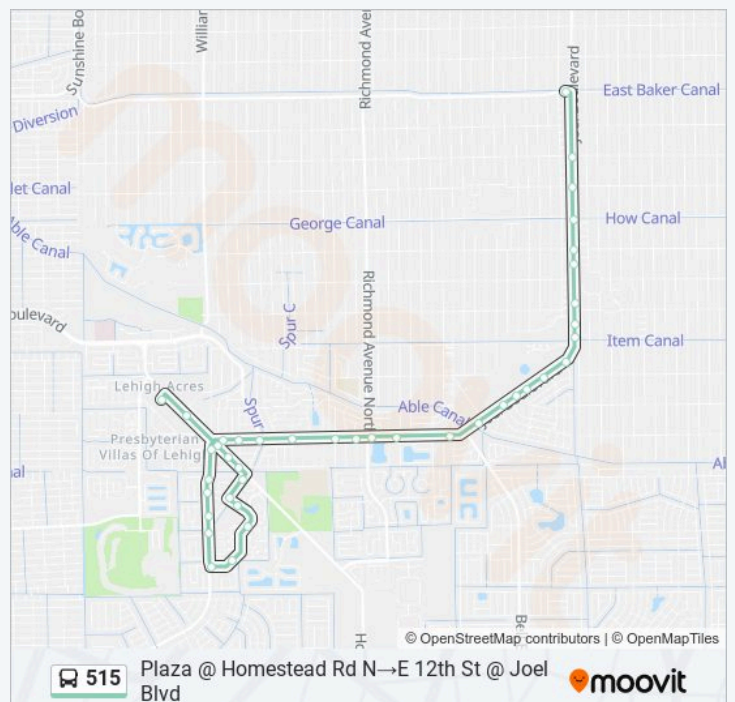

Palm Blvd @ Alabama Rd S

Alabama Rd S @ Tangelo Ct

Alabama Rd S @ Andros St

Alabama Rd S @ Palm Blvd

Alabama Rd S @ Cherokee Ave

Alabama Rd S @ Arizona Rd

Leelnd @ Arkansas Rd

Leelnd E @ Calif. Rd

Leelnd @ Colorado Rd

Leelnd @ Illinois Rd

Leelnd @ Mckinley Ave

Leelnd E @ Calvin Ave

515 bus Time Schedule

Plaza @ Homestead Rd N→E 12th St @ Joel Blvd
Route Timetable:

Sunday	Not Operational
Monday	5:35 AM - 8:25 PM
Tuesday	5:35 AM - 8:25 PM
Wednesday	5:35 AM - 8:25 PM
Thursday	5:35 AM - 8:25 PM
Friday	5:35 AM - 8:25 PM
Saturday	5:35 AM - 8:25 PM

515 bus Info

Direction: Plaza @ Homestead Rd N→E 12th St @ Joel Blvd

Stops: 40

Trip Duration: 31 min

Line Summary:

Leelnd E @ Fifth Ave

Leelnd @ Greenwd Ave

Leelnd E @ North Ave

Joel Blvd @ Winners Ct

Joel Blvd @ Country Club Blvd

Joel Blvd @ Oakridge Cir-Nb

Joel Blvd @ Joel Way-Nb

Joel Blvd @ Country Club Pkwy-Nb

Joel Blvd @ Leighton Ct

Joel Blvd @ Orange St-Nb

Joel Blvd @ Magnolia Ct