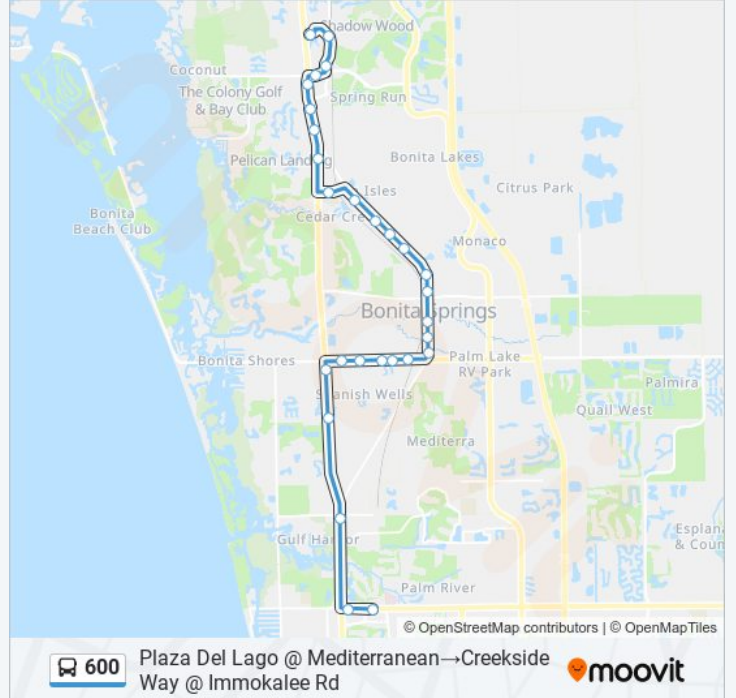

Bonita Bch Rd SE @ Vermont St

Bonita Bch Rd SW @ Michigan St

Bonita Bch Rd SW @ Wisconsin St

Bonita Bch Rd SE @ Hacienda Vlg Dr

Bonita Bch Rd SE @ Sunshine Plza

S Tamiami Trl @ Bonita Bch Rd SE

S Tamiami Trl @ Woods Edge Pkwy

S Tamiami Trl @ Wiggins Pass Rd

Immokalee Rd And Us 41

Creekside Way @ Immokalee Rd

600 bus time schedules and route maps are available in an offline PDF at moovitapp.com. Use the [Moovit App](#) to see live bus times, train schedule or subway schedule, and step-by-step directions for all public transit in Lee County.

[About Moovit](#) • [MaaS Solutions](#) • [Supported Countries](#) • [Mooviter Community](#)

© 2024 Moovit - All Rights Reserved

Check Live Arrival Times