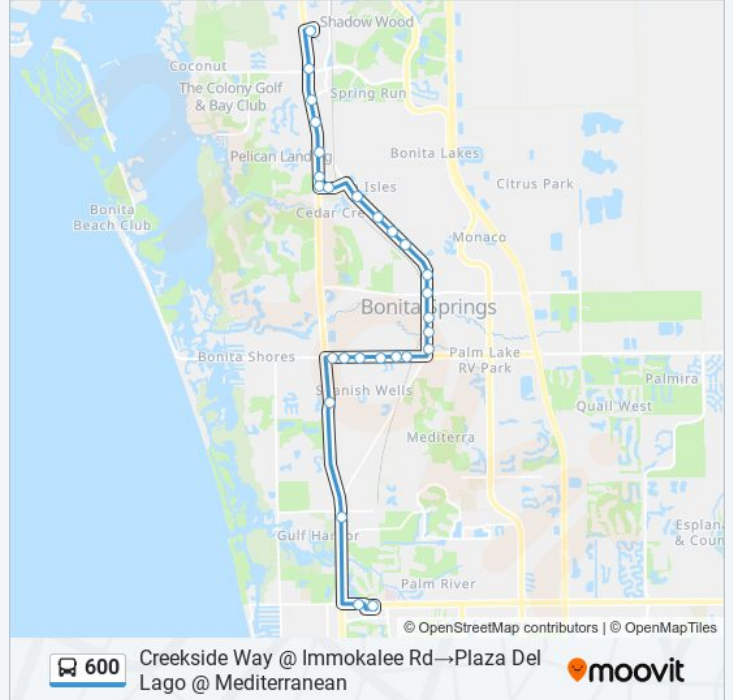

**600 bus Time Schedule**

Creekside Way @ Immokalee Rd→Plaza Del Lago @ Mediterranean Route Timetable:

Sunday	8:18 AM - 5:19 PM
Monday	6:45 AM - 8:30 PM
Tuesday	6:45 AM - 8:30 PM
Wednesday	6:45 AM - 8:30 PM
Thursday	6:45 AM - 8:30 PM
Friday	6:45 AM - 8:30 PM
Saturday	6:45 AM - 8:30 PM

**600 bus Info**

**Direction:** Creekside Way @ Immokalee Rd→Plaza Del Lago @ Mediterranean

**Stops:** 27

**Trip Duration:** 35 min

**Line Summary:**

S Tamiami Trl @ Bernwood Ln  
 S Tamiami Trl @ Timberwilde Dr  
 S Tamiami Trl @ Old Us 41-Nb  
 S Tamiami Trl @ Production Blvd  
 Tamiami Trl @ Pelicn Colny Blvd-Sb  
 S Tamiami Trl @ Coconut Rd-Nb  
 Plaza Del Lago @ Mediterranean

**Direction: Plaza Del Lago @ Mediterranean→Creekside Way @ Immokalee Rd**  
 28 stops  
[VIEW LINE SCHEDULE](#)

Plaza Del Lago @ Mediterranean  
 Via Sicilia Wy @ Shopkeepers Wy  
 Via Cocnut Pnt @ Via Sardinia Wy  
 Coconut Rd @ Via Villagio  
 S Tamiami Trl @ Coconut Rd  
 Tamiami Trl @ Pelicn Colny Blvd  
 S Tamiami Trl @ Ott Ln  
 S Tamiami Trl @ Old Us 41  
 Bernwood Pkwy @ Old 41 Rd  
 Old 41 Rd @ Bernwood Ln  
 Old 41 Rd @ Village View Blvd  
 Old 41 Rd @ Imperial Harbor Blvd  
 Old 41 Rd @ Sandy Hollow Ln  
 Old 41 Rd @ Rosemary Dr  
 Old 41 Rd @ Cochran St  
 Old 41 Rd @ Reynolds St  
 Old 41 Rd @ Hampton St  
 Old 41 Rd @ Bonita Bch Rd SW

### 600 bus Info

**Direction:** Plaza Del Lago @ Mediterranean→Creekside Way @ Immokalee Rd  
**Stops:** 28  
**Trip Duration:** 43 min  
**Line Summary:**

Bonita Bch Rd SE @ Vermont St

Bonita Bch Rd SW @ Michigan St