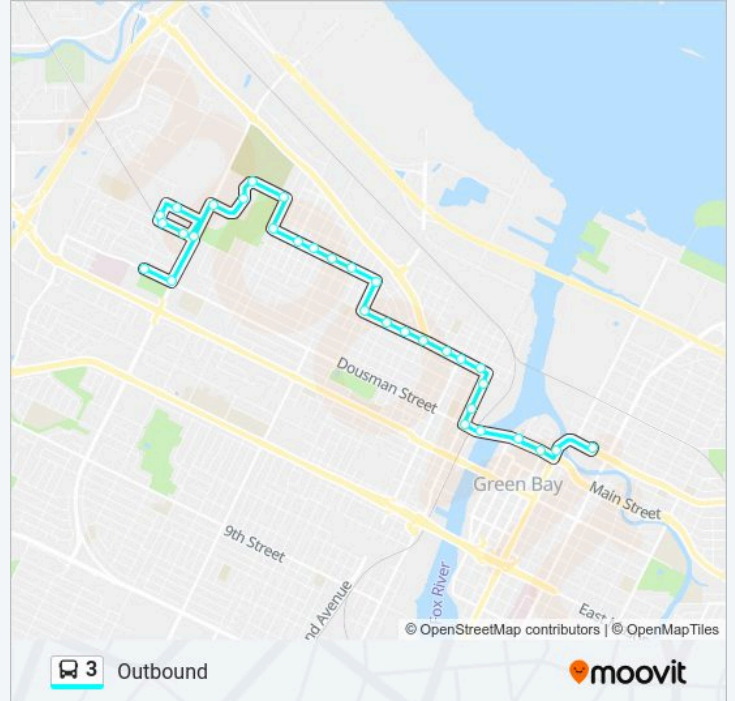

Direction: Outbound

32 stops

[VIEW LINE SCHEDULE](#)

Transportation Center

Monroe & Elm

Main St E Of N Madison St

Main & Adams

N Side Of Main St On W Side Of Fox River

3 bus Info

Direction: Outbound

Stops: 32

Trip Duration: 25 min

Line Summary:

Nw Corner Of N Locust St & Thomas St

N Side Of Moraine Way @ Thomas St

W Side Of Moraine Way Between Moraine Ter & Thomas St

Dousman & Murphy

Direction: Inbound

36 stops

[VIEW LINE SCHEDULE](#)

Dousman & Murphy

Nw Corner Of Dousman St & Steven St

Ne Corner Of Dousman St & Westplain Dr

W Side Of N Taylor St Between Dousman St And Gary Ln

3 bus Info

Direction: Inbound

Stops: 36

Trip Duration: 28 min

Line Summary:

S Side Of Shawano Ave W Of Gray St

S Side Of Shawano Ave @ O'Brien St

Sw Corner Of Shawano Ave & 12th Ave