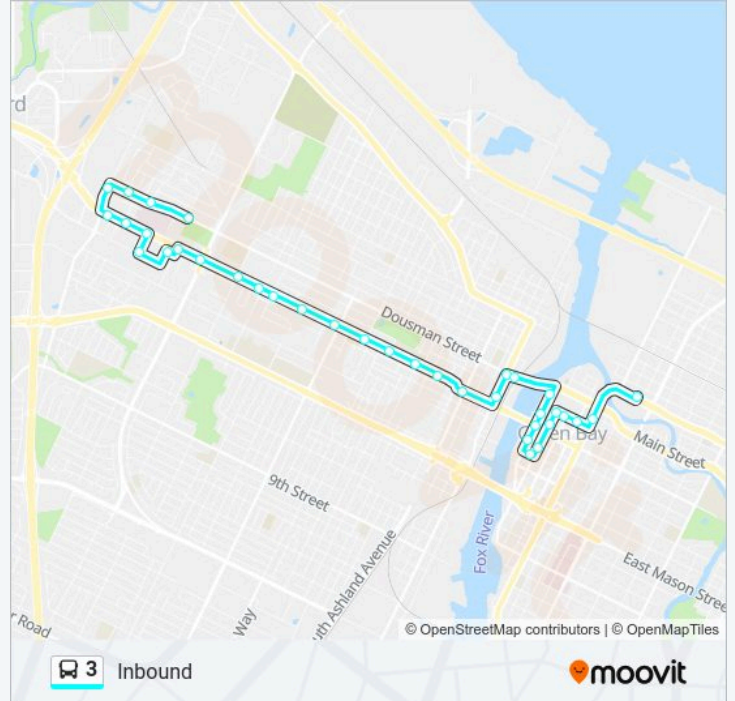

S Side Of Shawano Ave W Of Gray St

S Side Of Shawano Ave @ O'Brien St

Sw Corner Of Shawano Ave & 12th Ave

S Side Of Shawano Ave Between Woodlawn Ave & Antoinette St

Sw Corner Of Ashland @ Walnut

E Side Of N Broadway St N Of Walnut St

Broadway & Dousman

201 Dousman St

Nw Corner Of Adm Flatley Ct & Washington St

Washington & Cherry

Nw Corner Of Walnut St & Washington St

Washington & Doty

Stuart & Adams

Se Corner Of Adams St & Doty St

N Adams St S Of Cherry St

Se Corner Of N Adams St & Pine St

Pine & Jefferson

Sw Corner Of Pine St & Madison St

Monroe & Bodart

Transportation Center

3 bus time schedules and route maps are available in an offline PDF at moovitapp.com. Use the Moovit App to see live bus times, train schedule or subway schedule, and step-by-step directions for all public transit in Green Bay.

© 2025 Moovit - All Rights Reserved